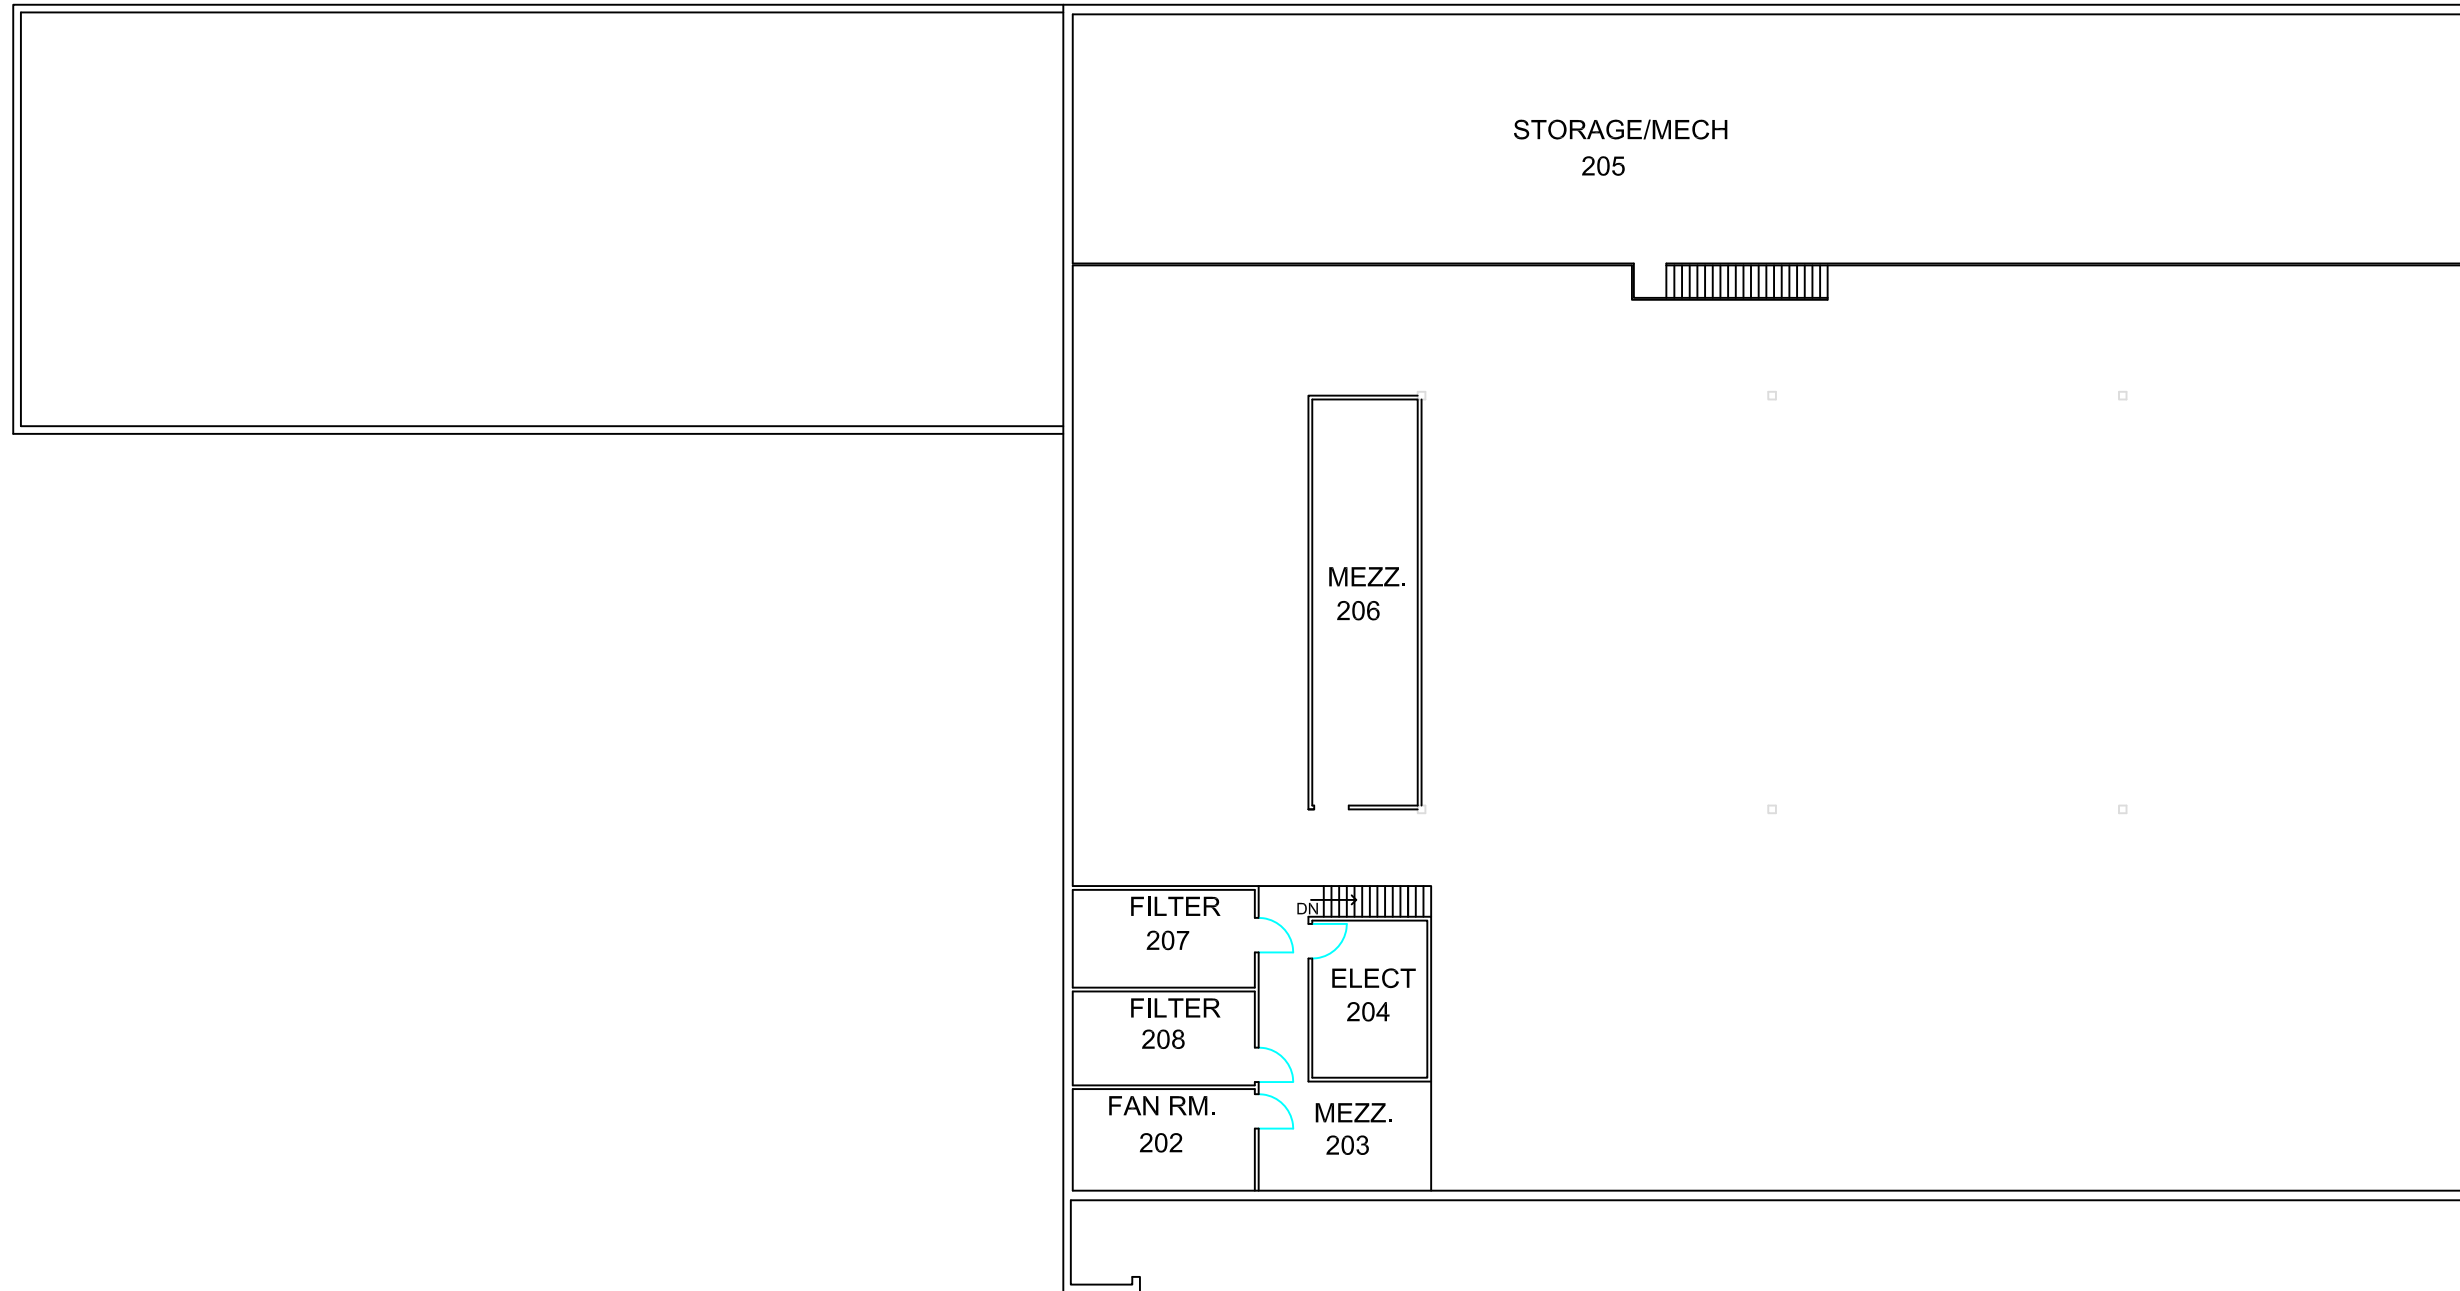

NOTES

KEYING  
KA-KEYED ALIKE  
KD-KEYED DIFFERENT  
△-STRIKE ONLY  
□-READER ONLY

BUILDING NAME AND NUMBER  
WELDING SHOP  
BLDG 130

FLOOR  
SECOND FLOOR

DRAWING NAME  
ARCHITECTURAL

REVISION DATE  
JAN 2006

SCALE 1:200	PAGE NUMBER 130.2
----------------	----------------------