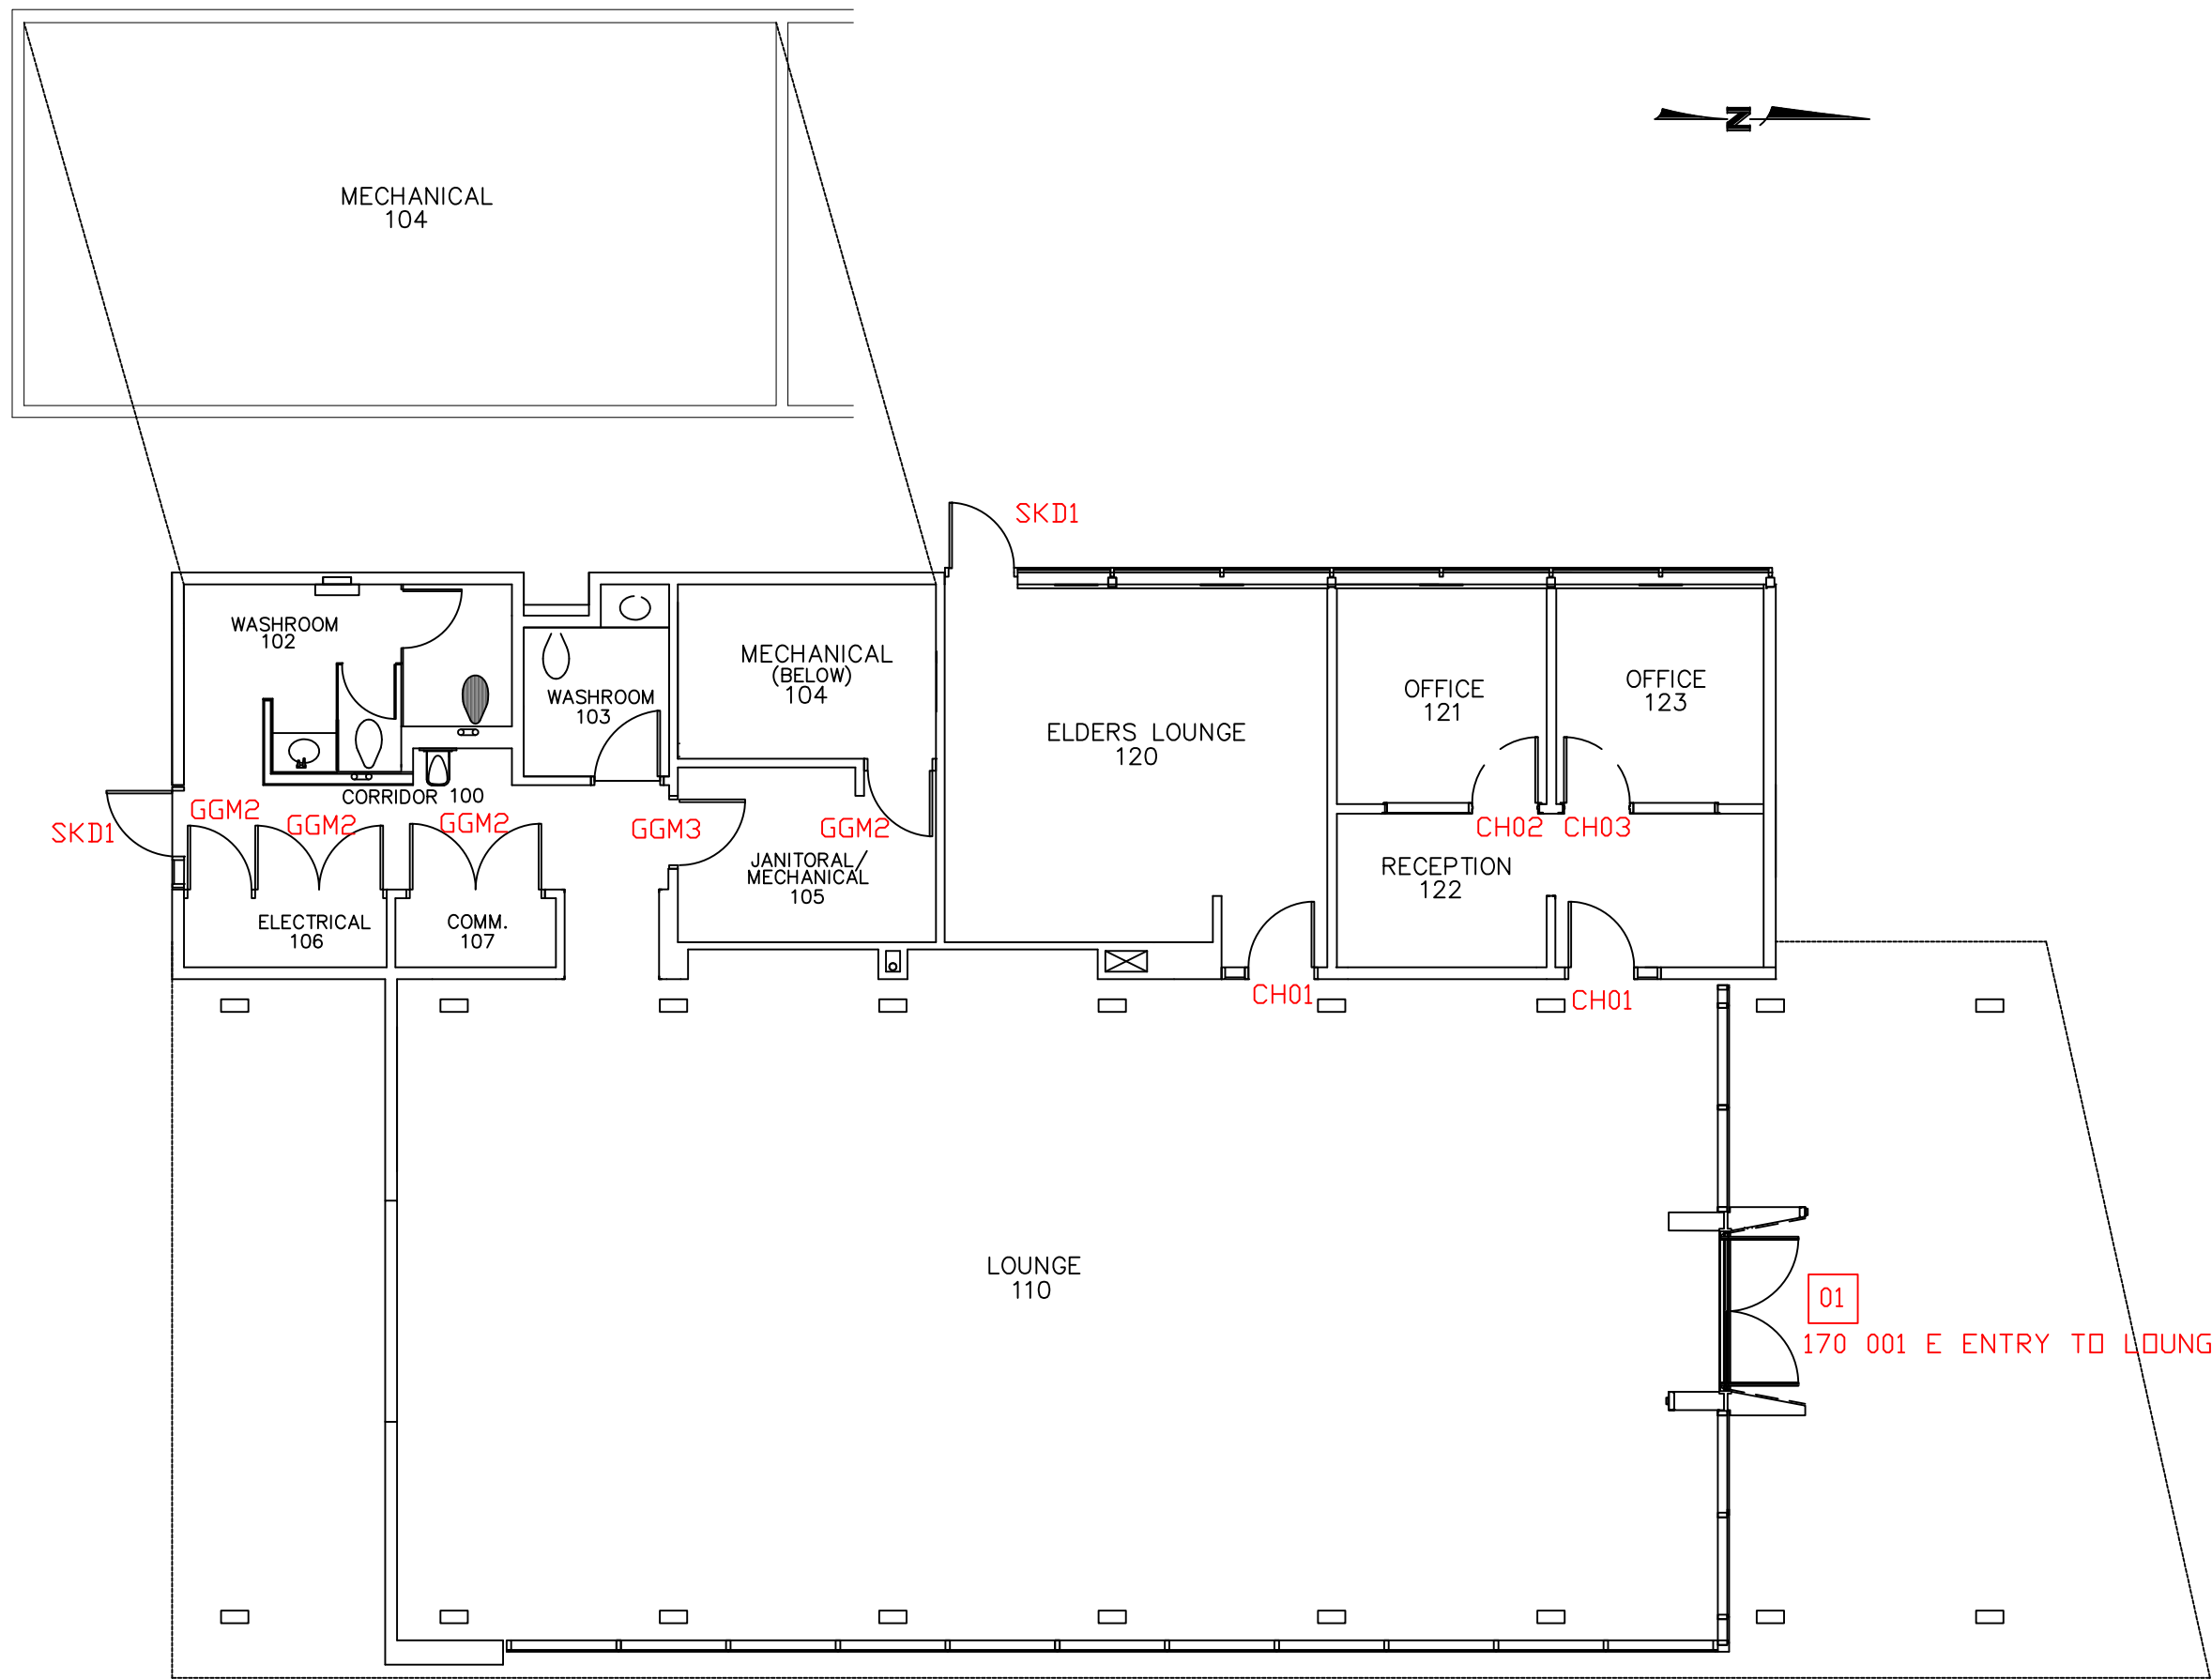

KEYING
 KA-KEYED ALIKE
 KD-KEYED DIFFERENT
 △-STRIKE ONLY
 □-READER ONLY

01
 170 001 E ENTRY TO LOUNGE

BUILDING NAME AND NUMBER
 The Gathering Place
 BLDG 170

FLOOR
 MAIN FLOOR

DRAWING NAME
 ARCHITECTURAL

REVISION DATE
 NOVEMBER 2010

SCALE 1:100	PAGE NUMBER 170.1
----------------	----------------------