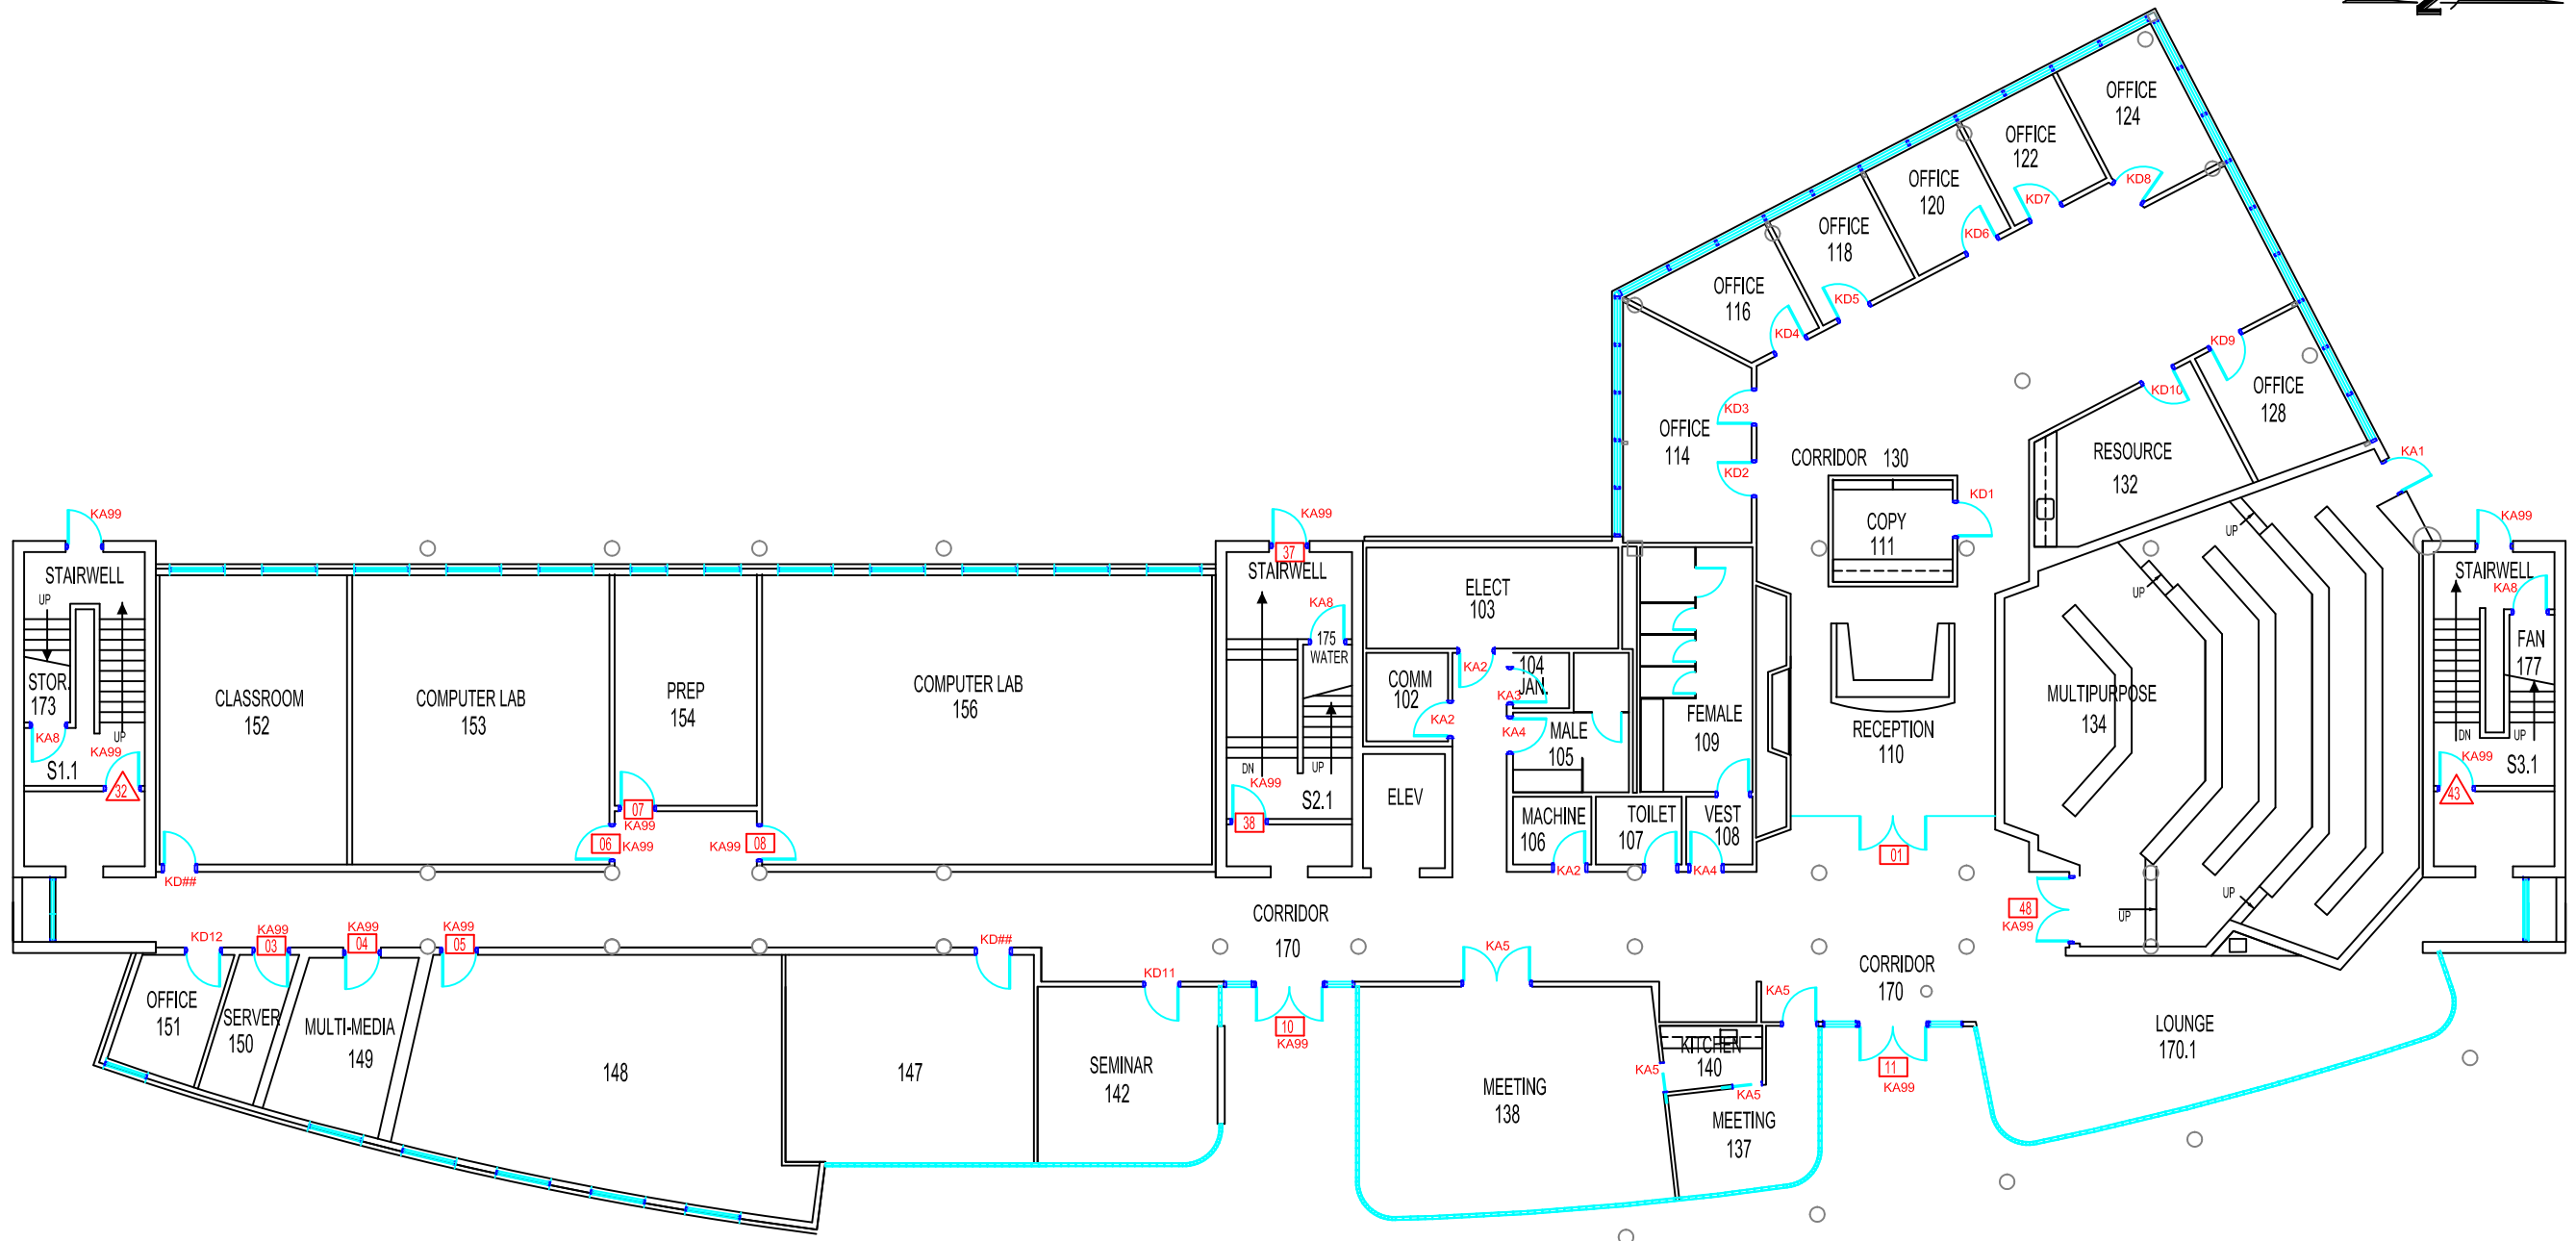

- KEYING
- KA-KEYED ALIKE
- KD-KEYED DIFFERENT
- △-STRIKE ONLY
- READER ONLY

<small>BUILDING NAME AND NUMBER</small>	
ASTEC BLDG 180	
<small>FLOOR</small>	
FIRST FLOOR	
<small>DRAWING NAME</small>	
ARCHITECTURAL	
<small>REVISION DATE</small>	
AUG 2014	
<small>SCALE</small>	<small>PAGE NUMBER</small>
1:200	180.1