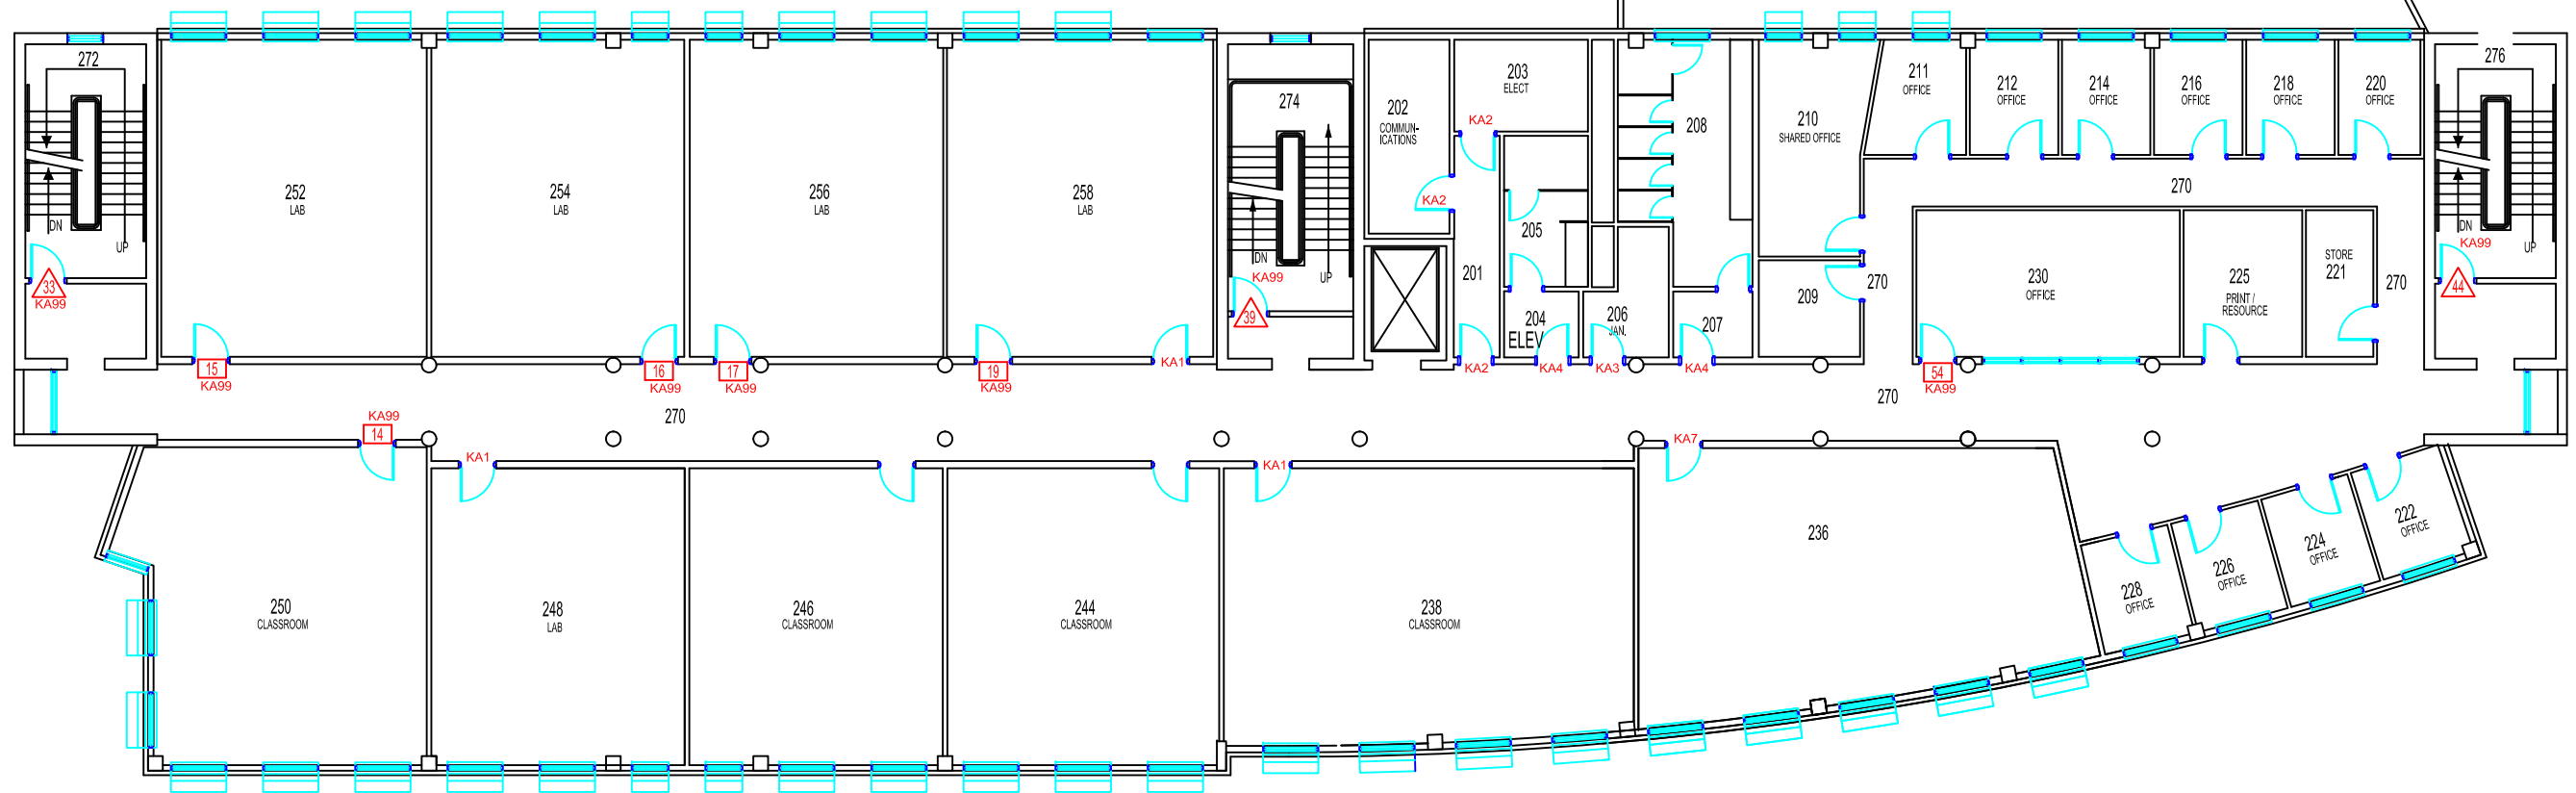

NOTES

△-STRIKE ONLY
□-READER ONLY

KEYING
KA-KEYED ALIKE
KD-KEYED DIFFERENT

BUILDING NAME AND NUMBER
ASTEC
BLDG 180

FLOOR
SECOND FLOOR

DRAWING NAME
ARCHITECTURAL

REVISION DATE
SEPT 2006

SCALE 1:200	PAGE NUMBER 180.2
----------------	----------------------