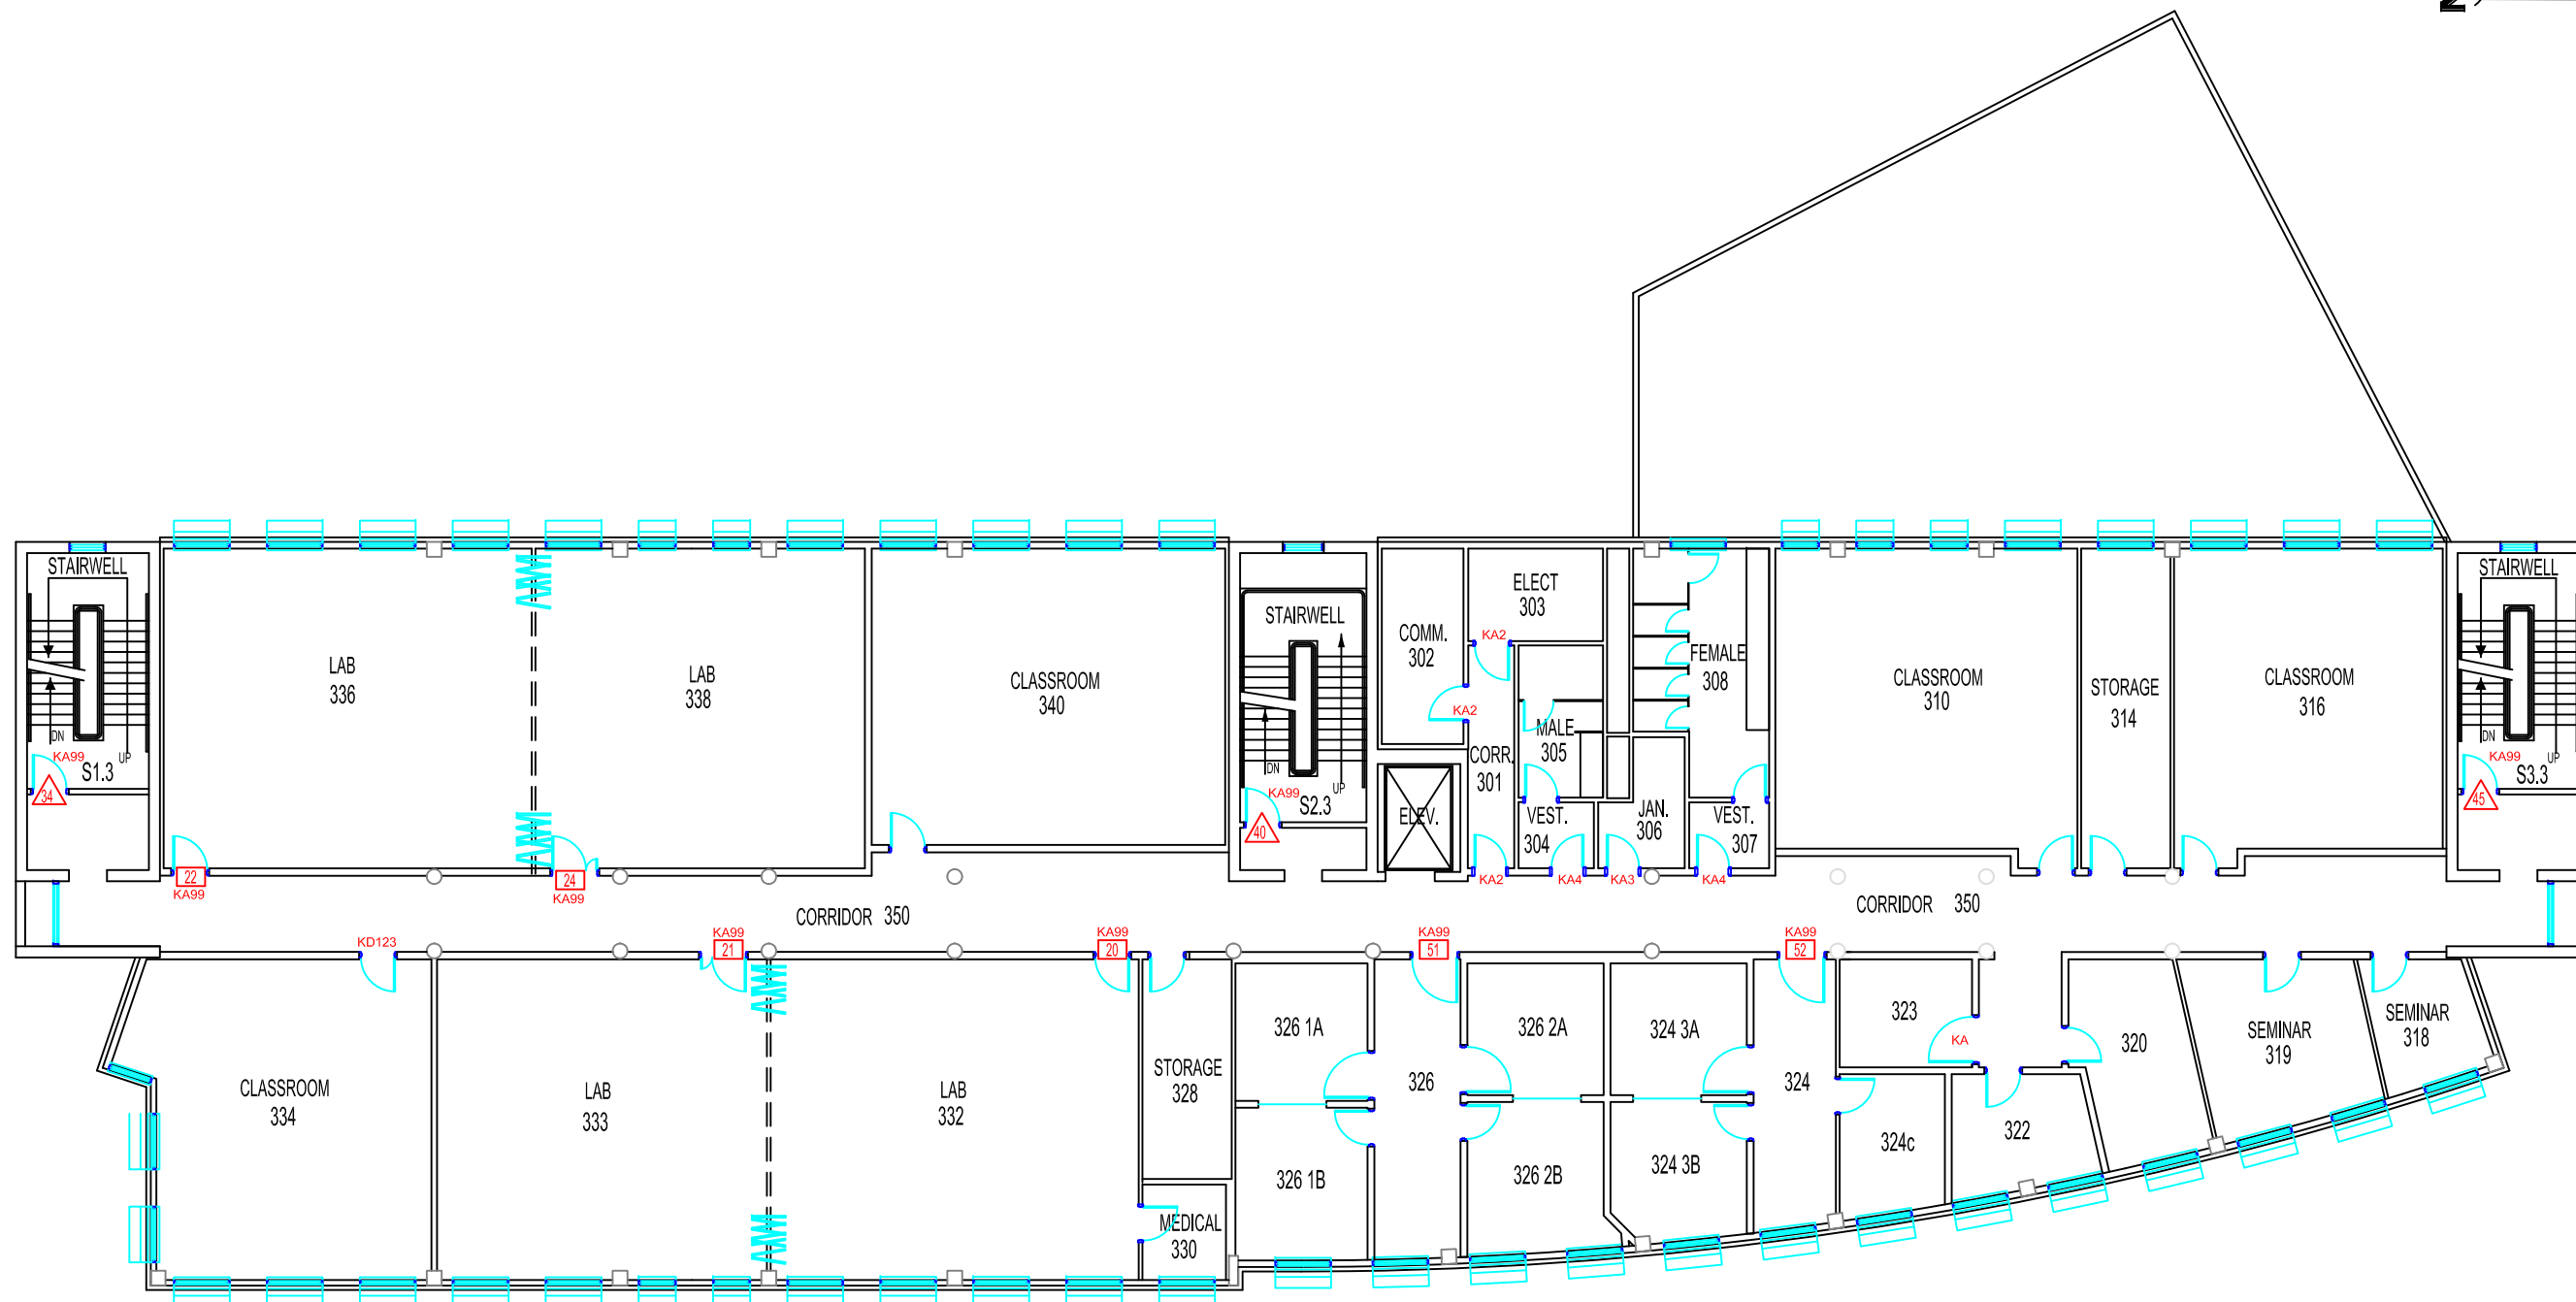

NOTES

△-STRIKE ONLY
□-READER ONLY

KEYING
KA-KEYED ALIKE
KD-KEYED DIFFERENT

BUILDING NAME AND NUMBER

ASTEC
BLDG 180

FLOOR

THIRD FLOOR

DRAWING NAME

ARCHITECTURAL

REVISION DATE

AUG 2013

SCALE

1:200

PAGE NUMBER

180.3