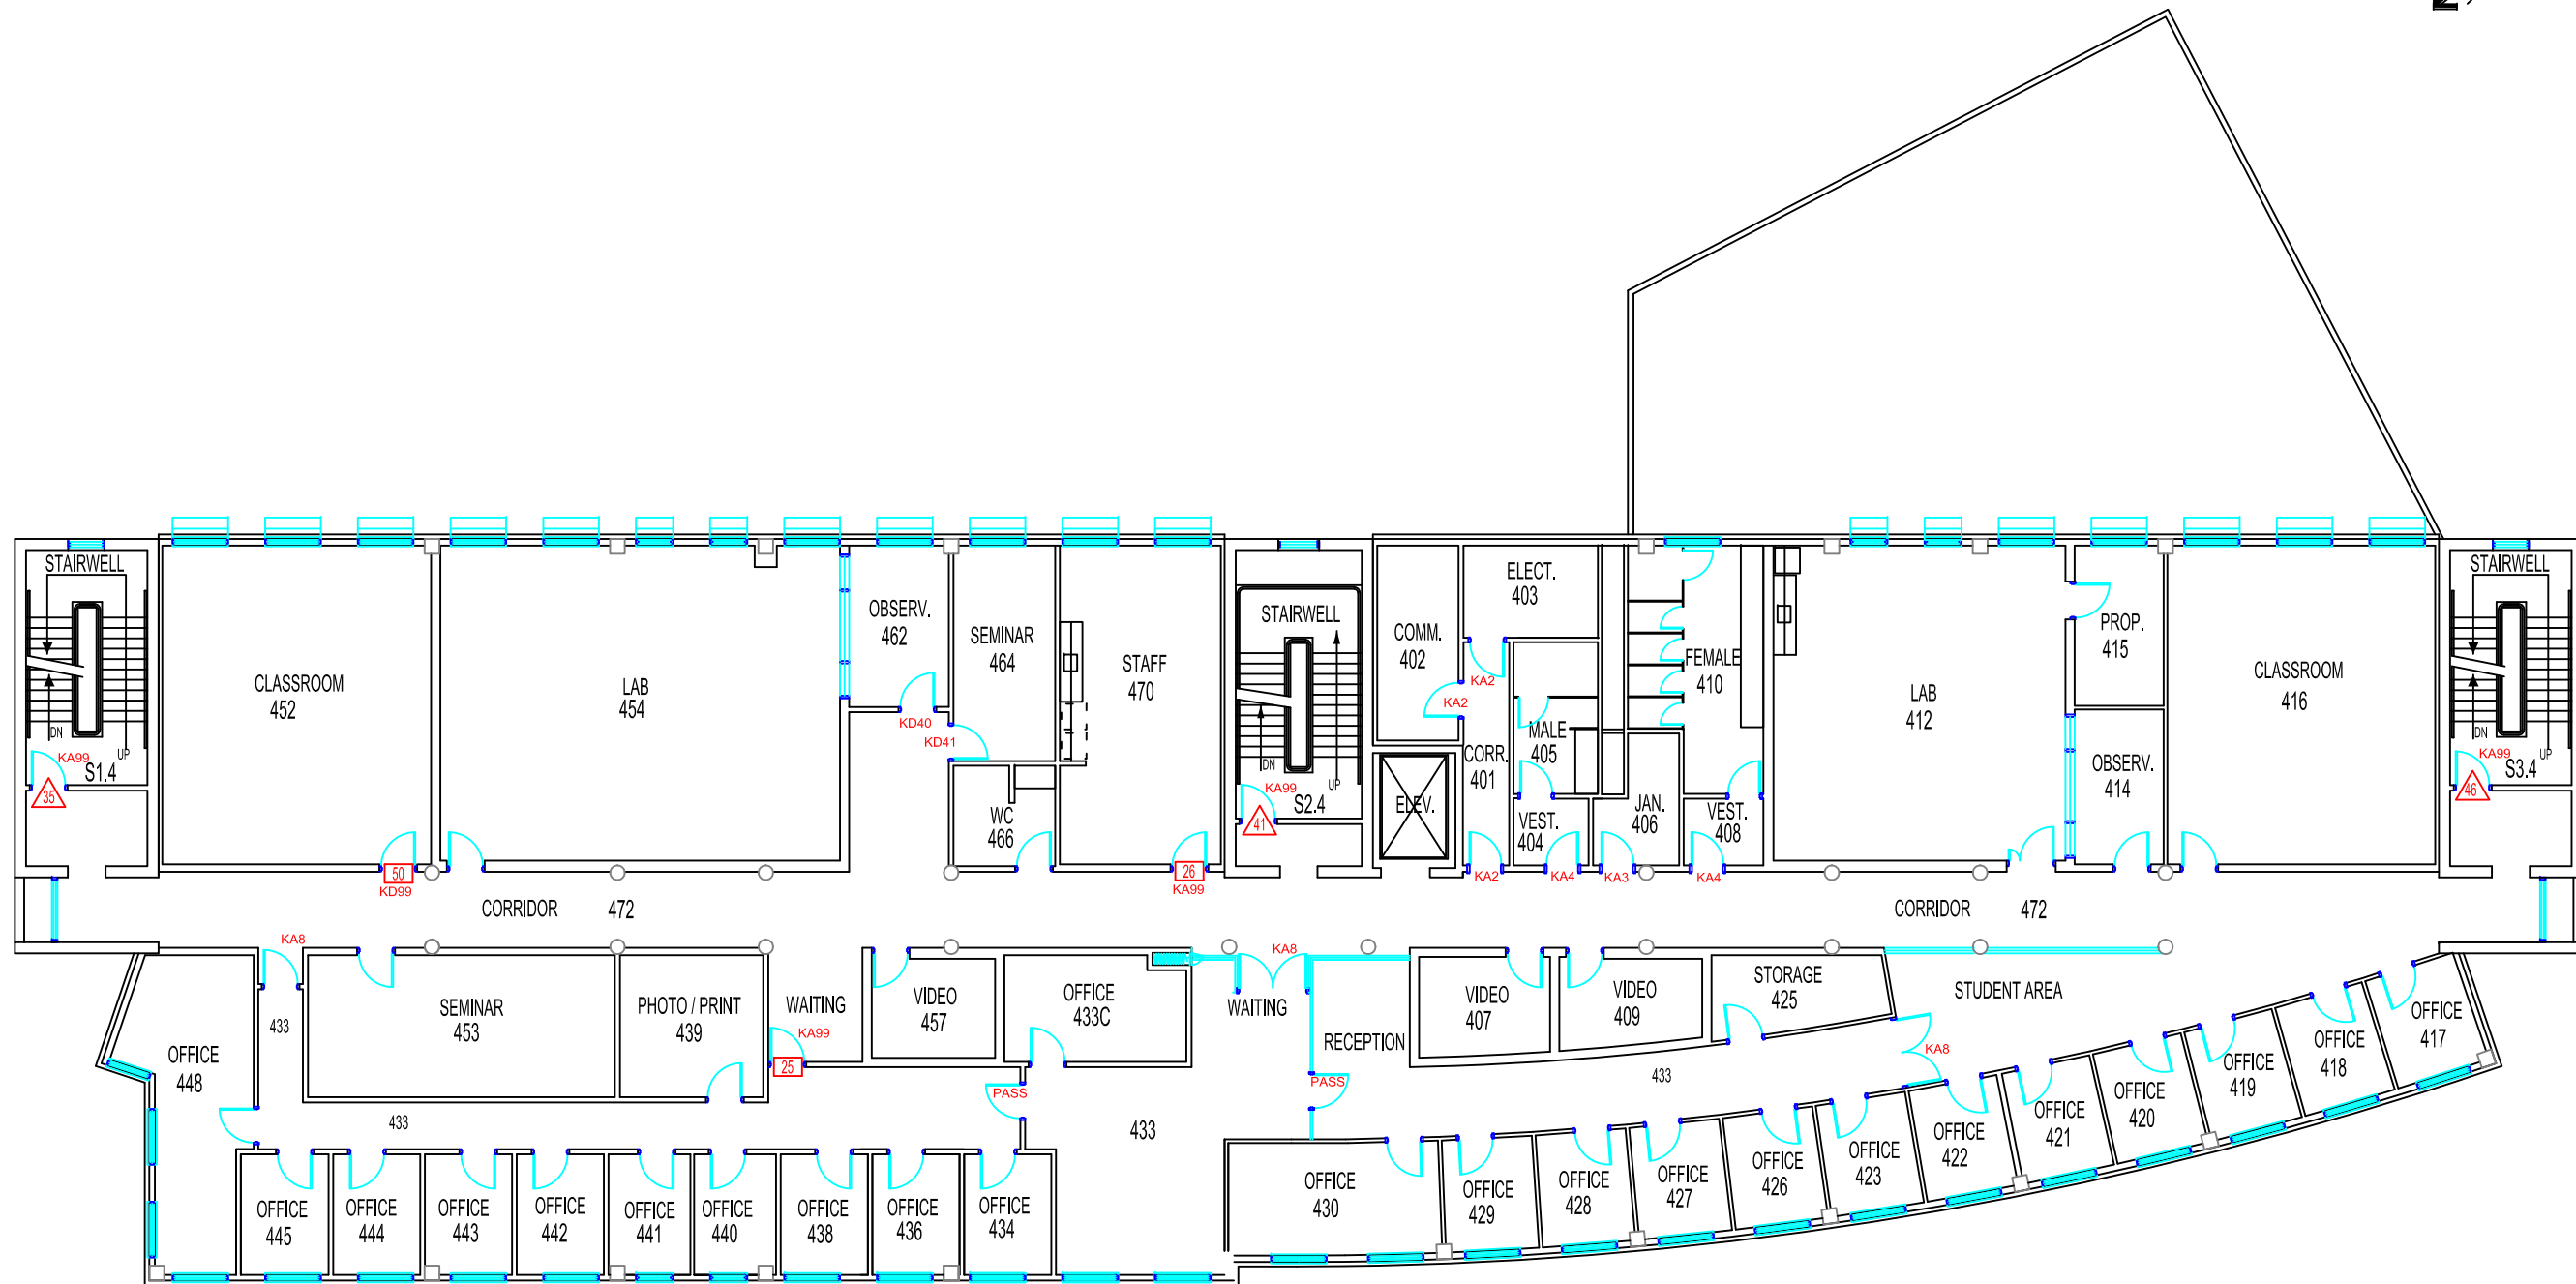

NOTES

- △-STRIKE ONLY
- READER ONLY

KEYING
 KA-KEYED ALIKE
 KD-KEYED DIFFERENT

BUILDING NAME AND NUMBER
**ASTEC
 BLDG 180**

FLOOR
FOURTH FLOOR

DRAWING NAME
ARCHITECTURAL

REVISION DATE
MARCH 2016

SCALE 1:200	PAGE NUMBER 180.4
----------------	----------------------