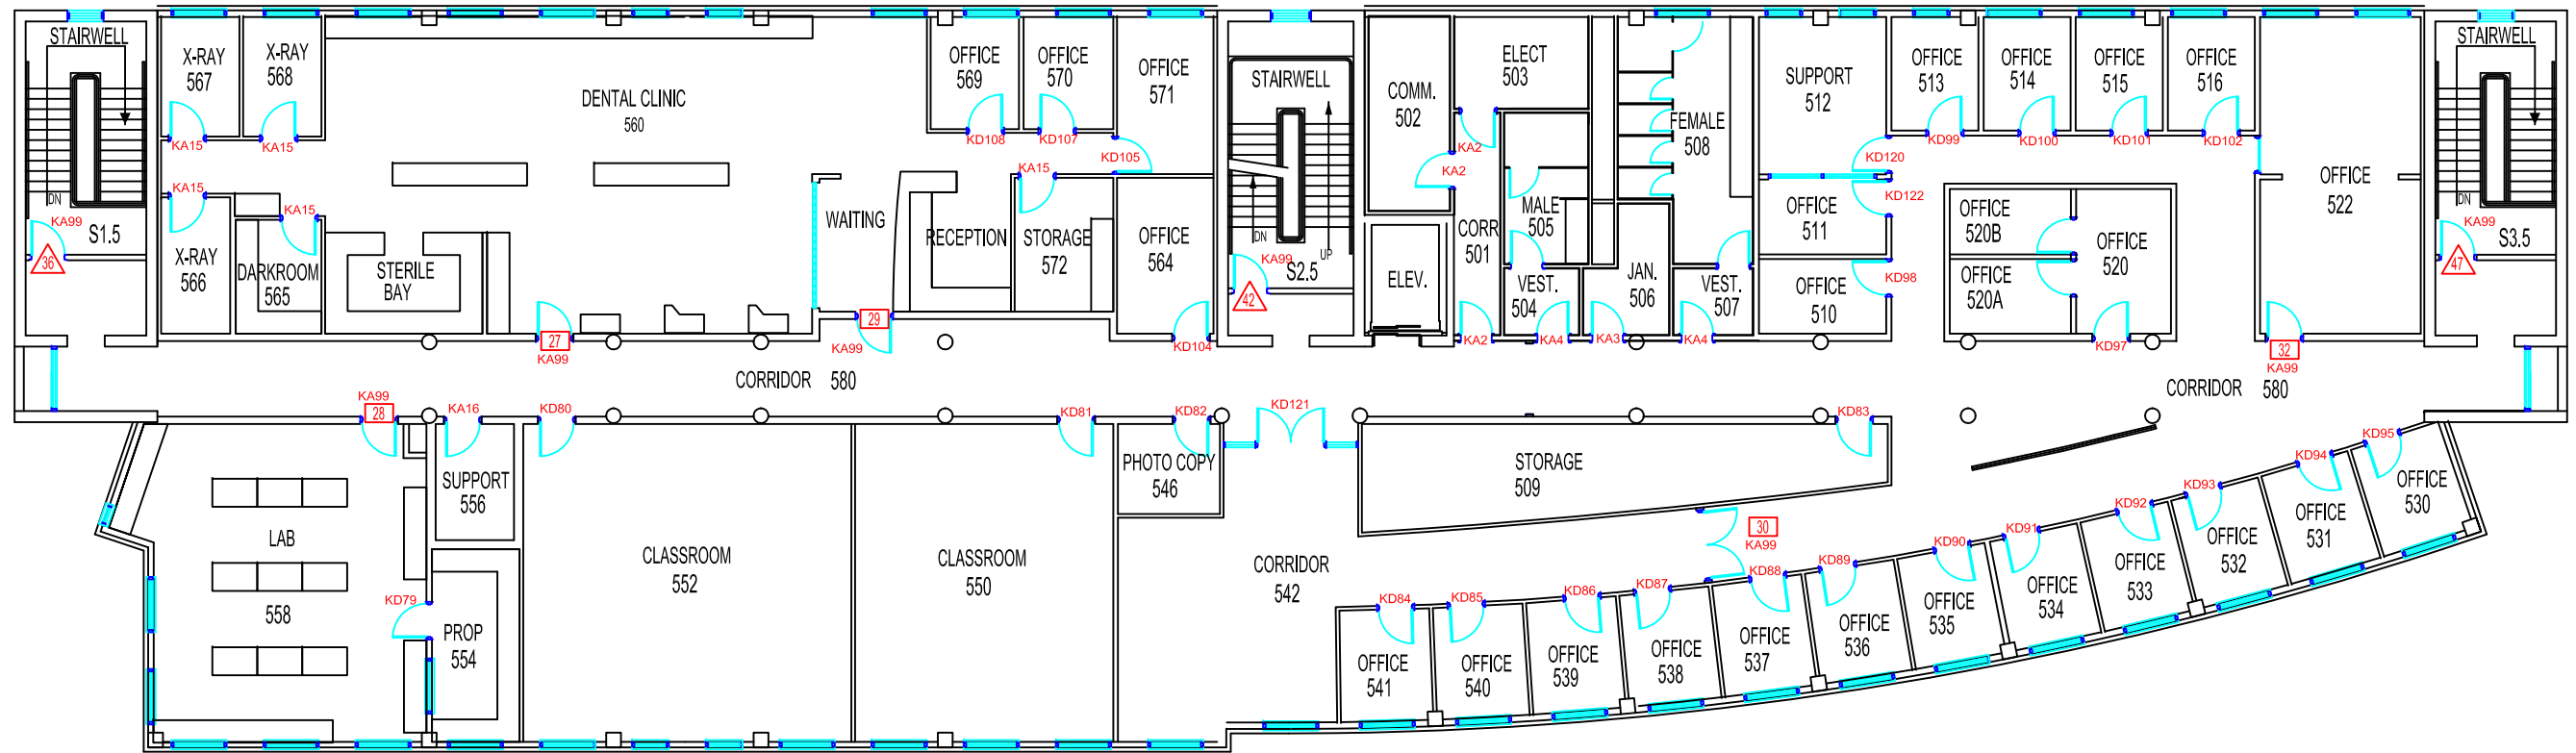

NOTES

△-STRIKE ONLY  
□-READER ONLY

KEYING  
KA-KEYED ALIKE  
KD-KEYED DIFFERENT

BUILDING NAME AND NUMBER

ASTEC  
BLDG 180

FLOOR

FIFTH FLOOR

DRAWING NAME

ARCHITECTURAL

REVISION DATE

SEPT 2005

SCALE

1:200

PAGE NUMBER

180.5