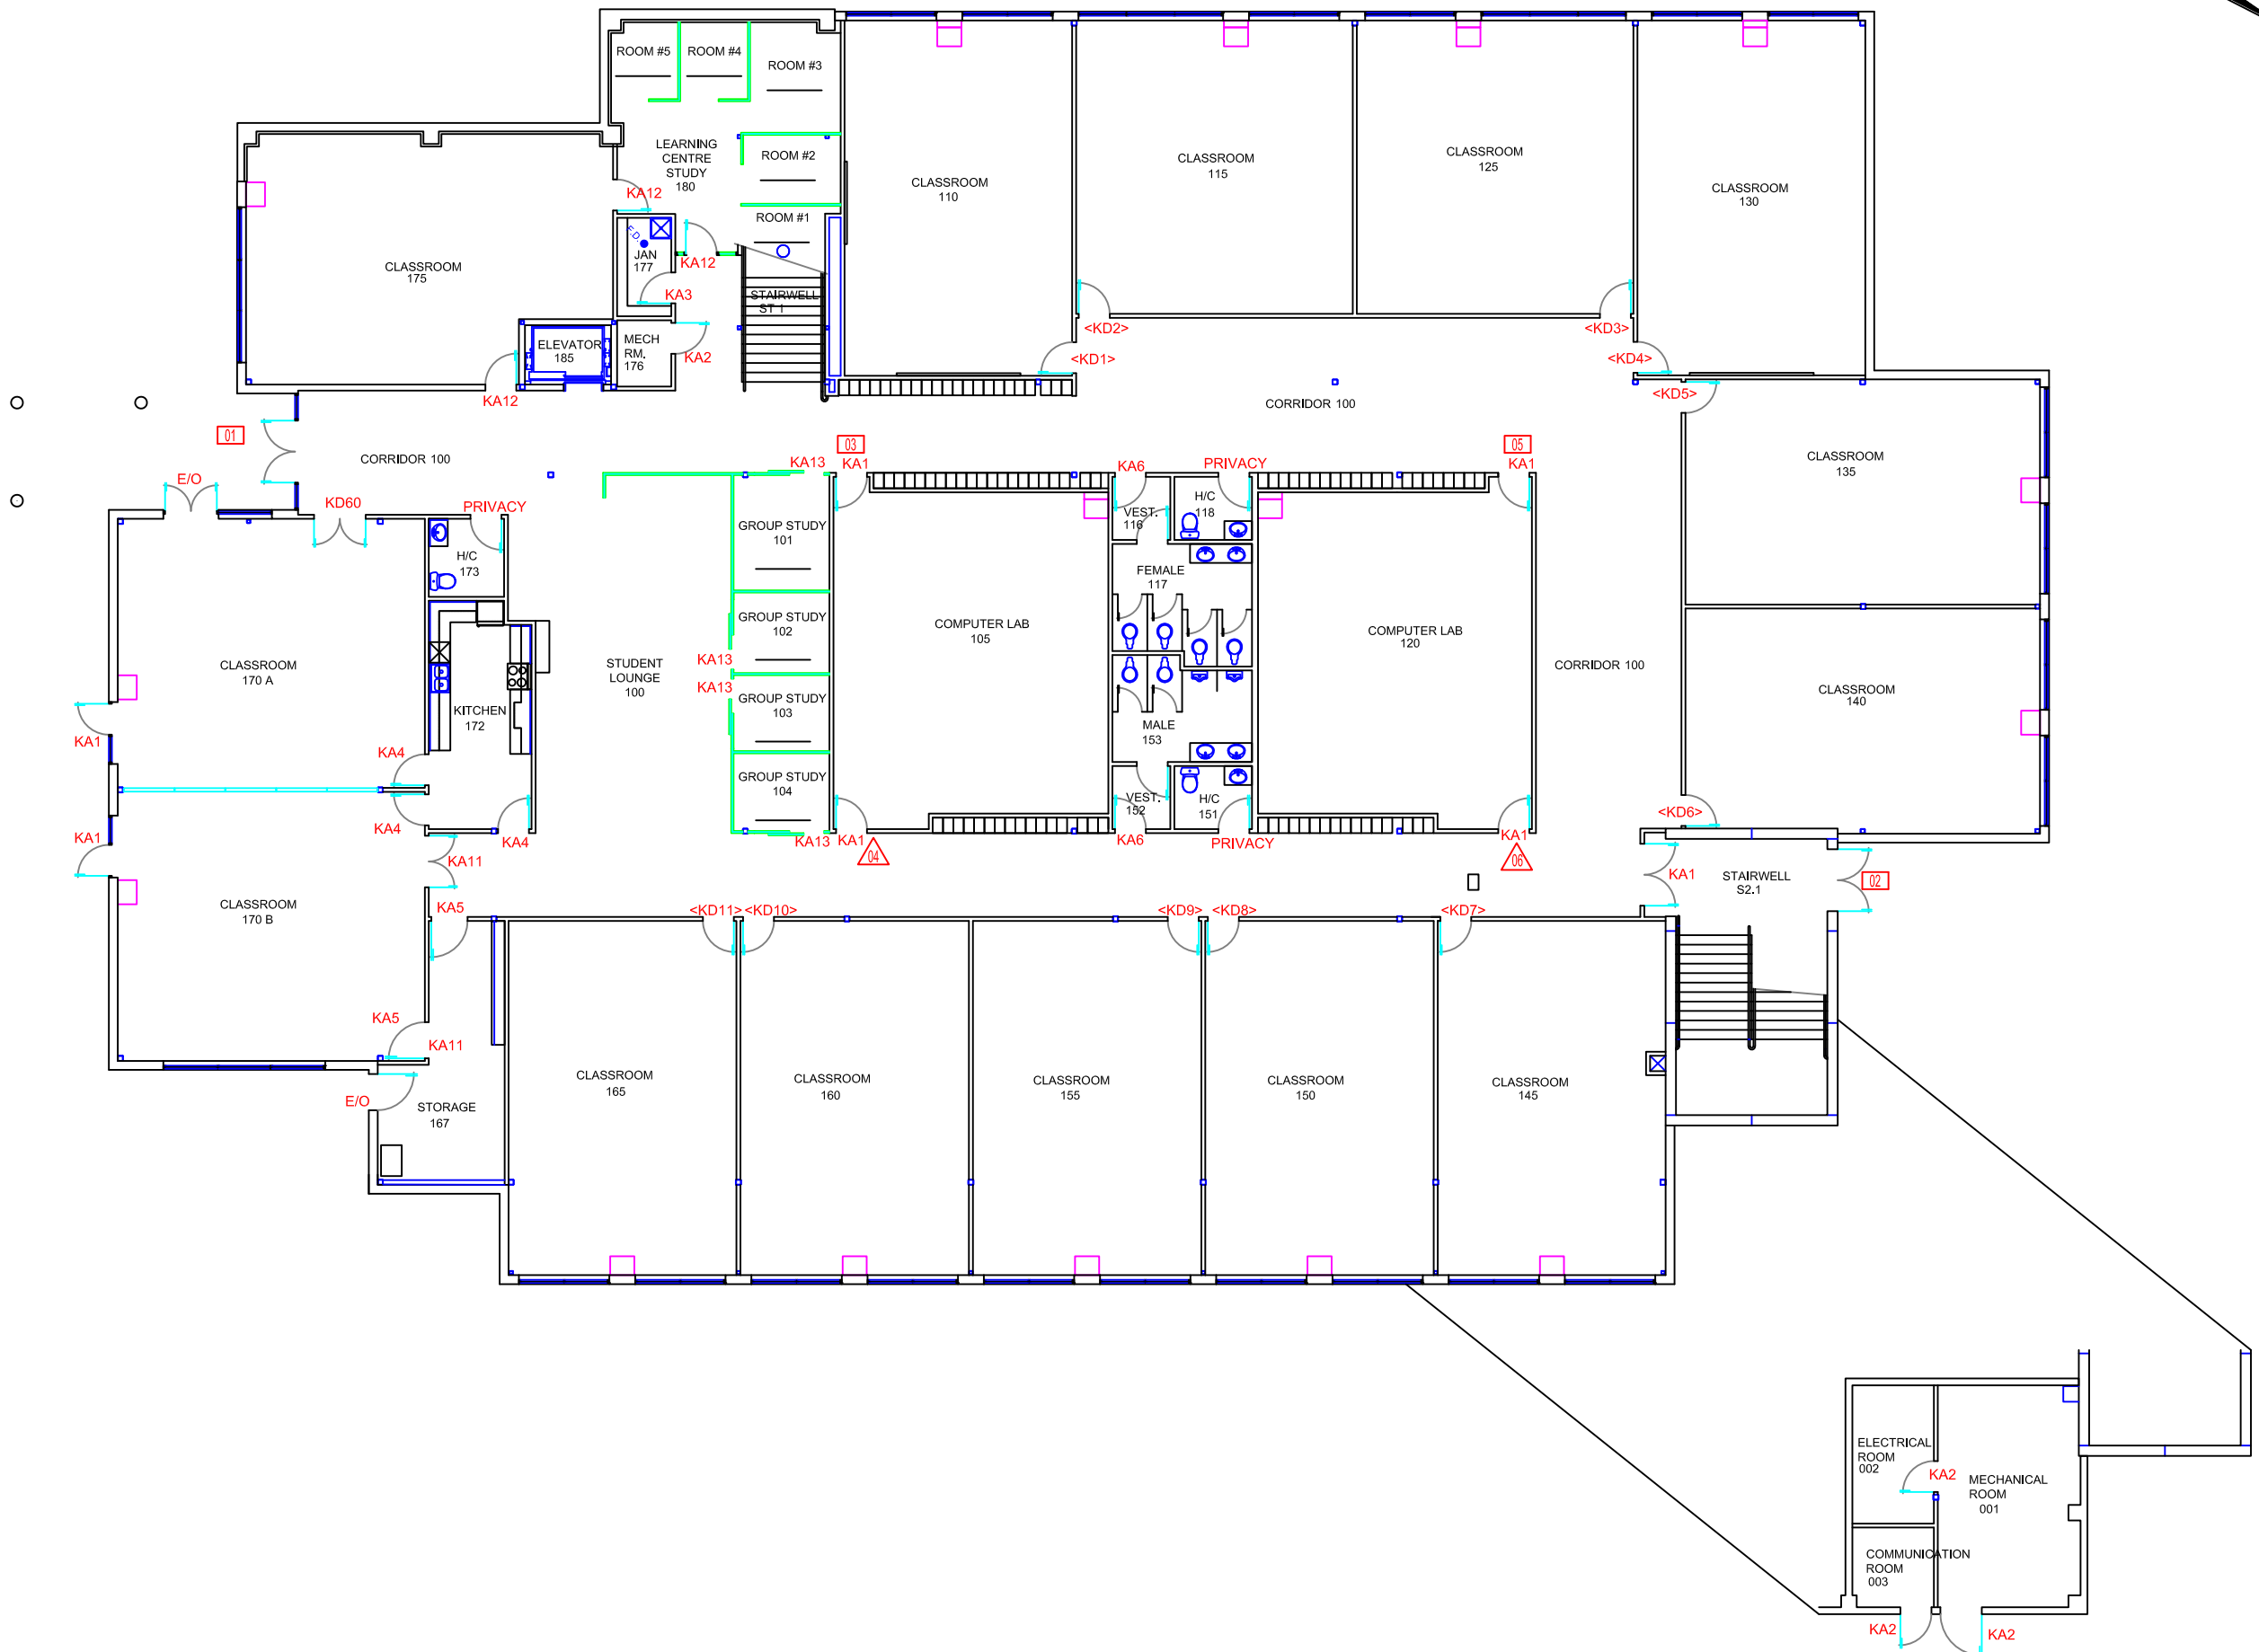

NOTES

- △-STRIKE ONLY
- READER ONLY

BUILDING NAME AND NUMBER	
CENTRE FOR INTERNATIONAL EDUCATION BLDG 255	
FLOOR	
FIRST FLOOR	
DRAWING NAME	
ARCHITECTURAL	
REVISION DATE	
JULY 2018	
SCALE	PAGE NUMBER
1:200	255.1