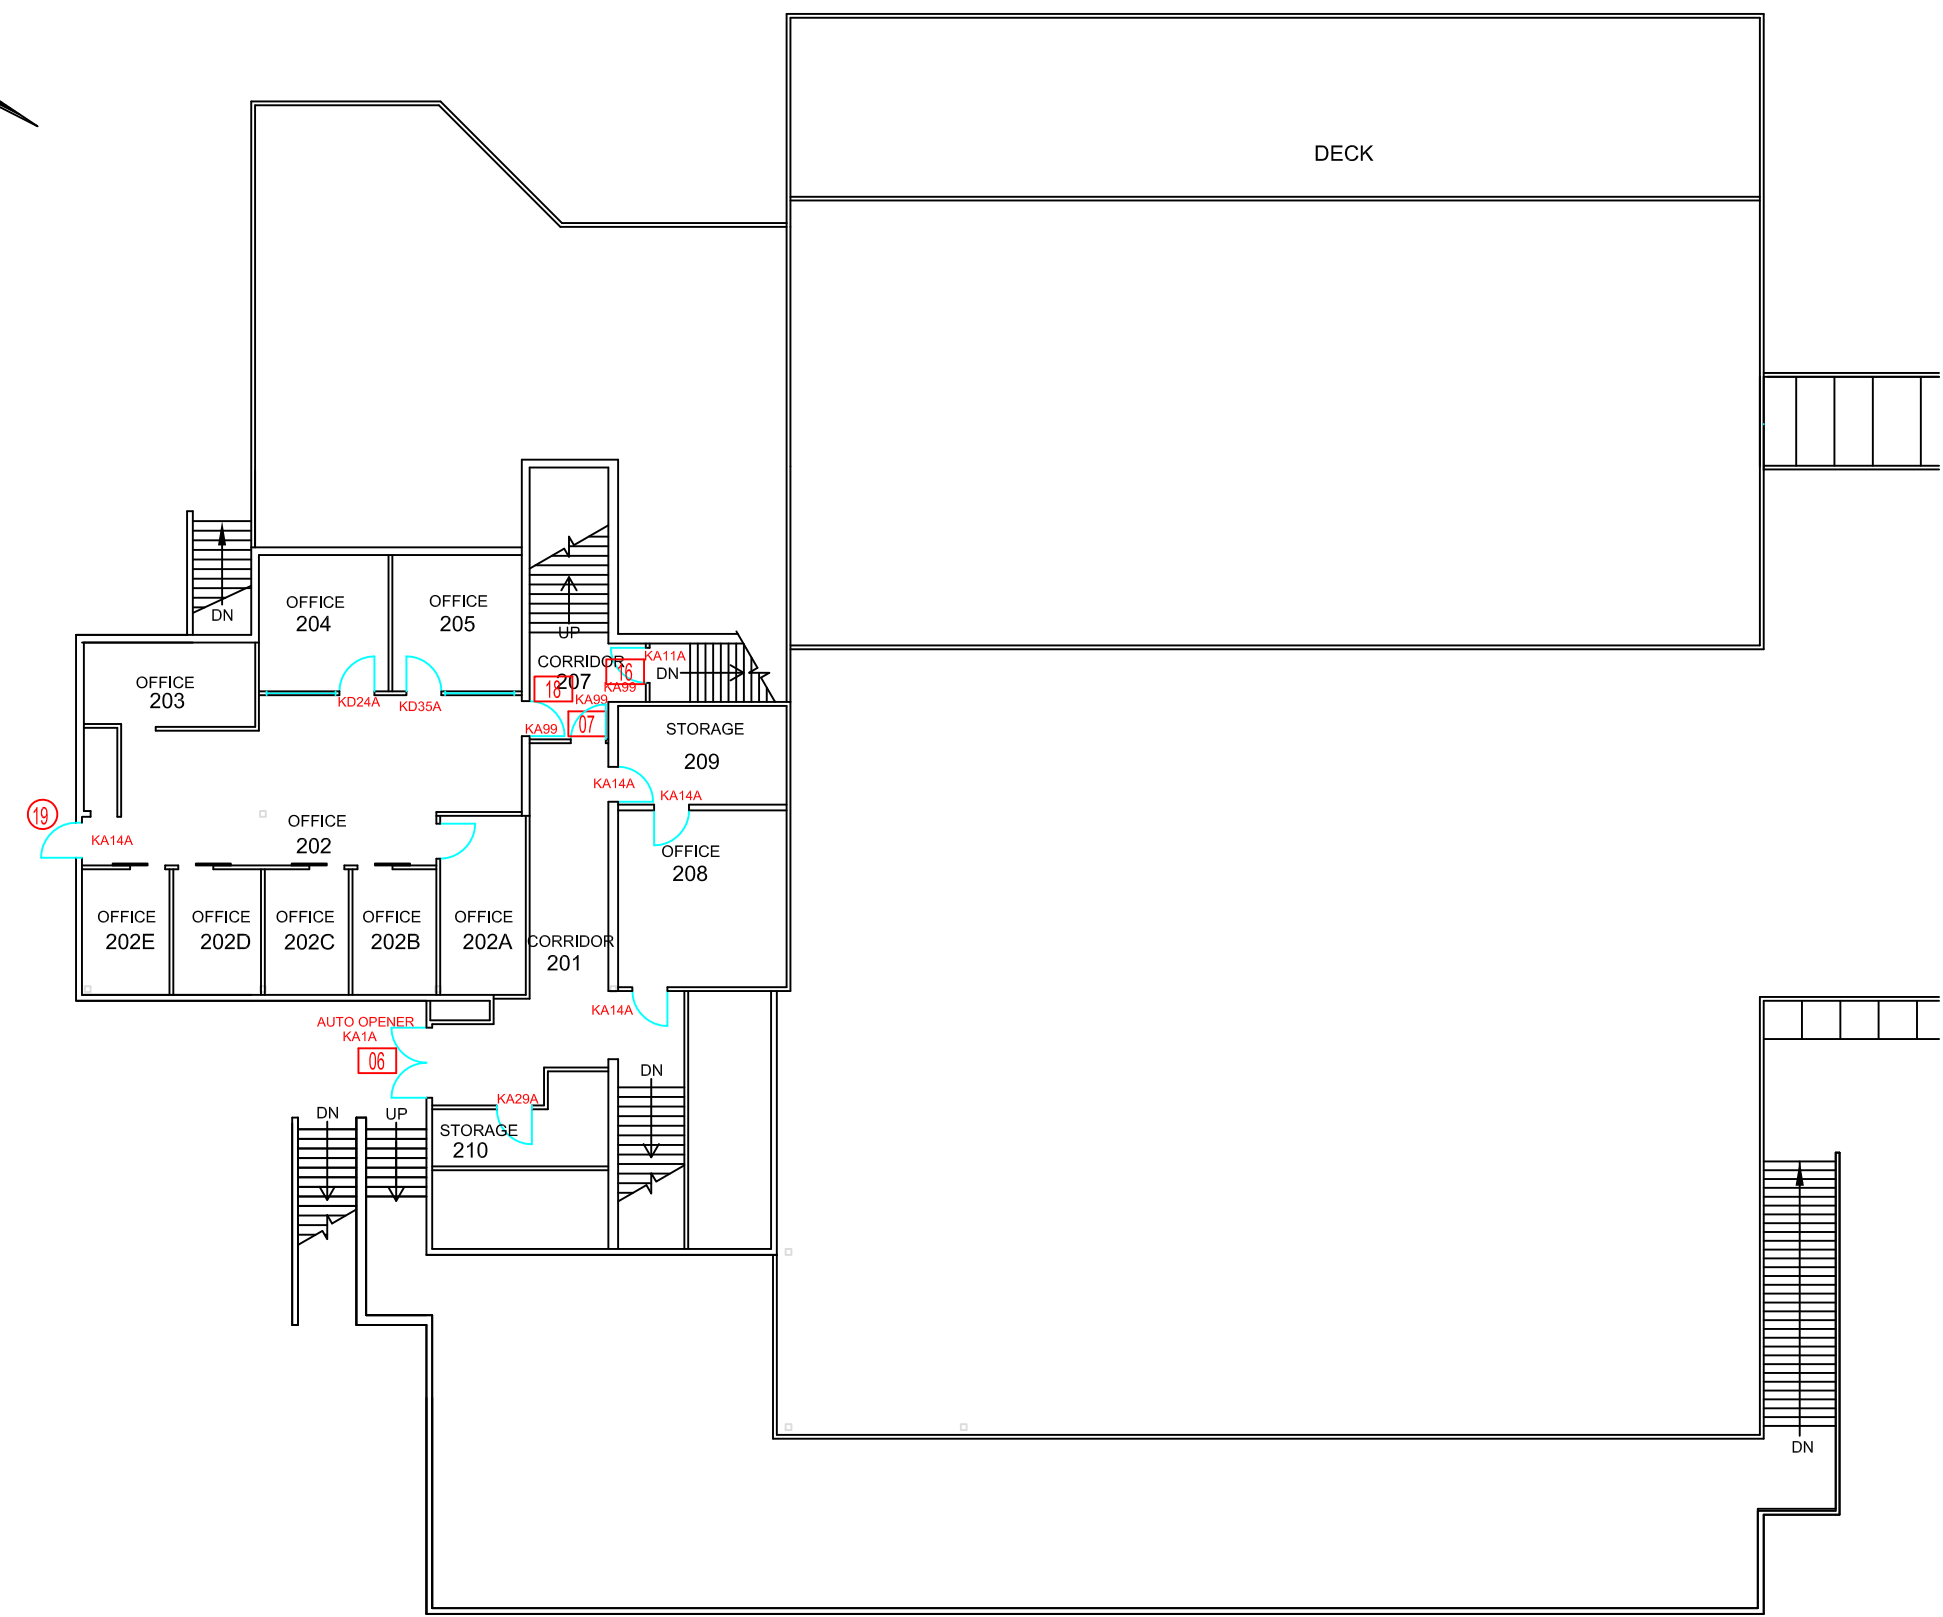

NOTES

KEYING
 KA-KEYED ALIKE
 KD-KEYED DIFFERENT
 △-STRIKE ONLY
 □-READER ONLY

BUILDING NAME AND NUMBER
**ADMINISTRATION
 CAFETERIA
 BLDG 300**

FLOOR
SECOND FLOOR

DRAWING NAME
ARCHITECTURAL

REVISION DATE
JAN 2013

SCALE 1:200	PAGE NUMBER 300.2
----------------	----------------------