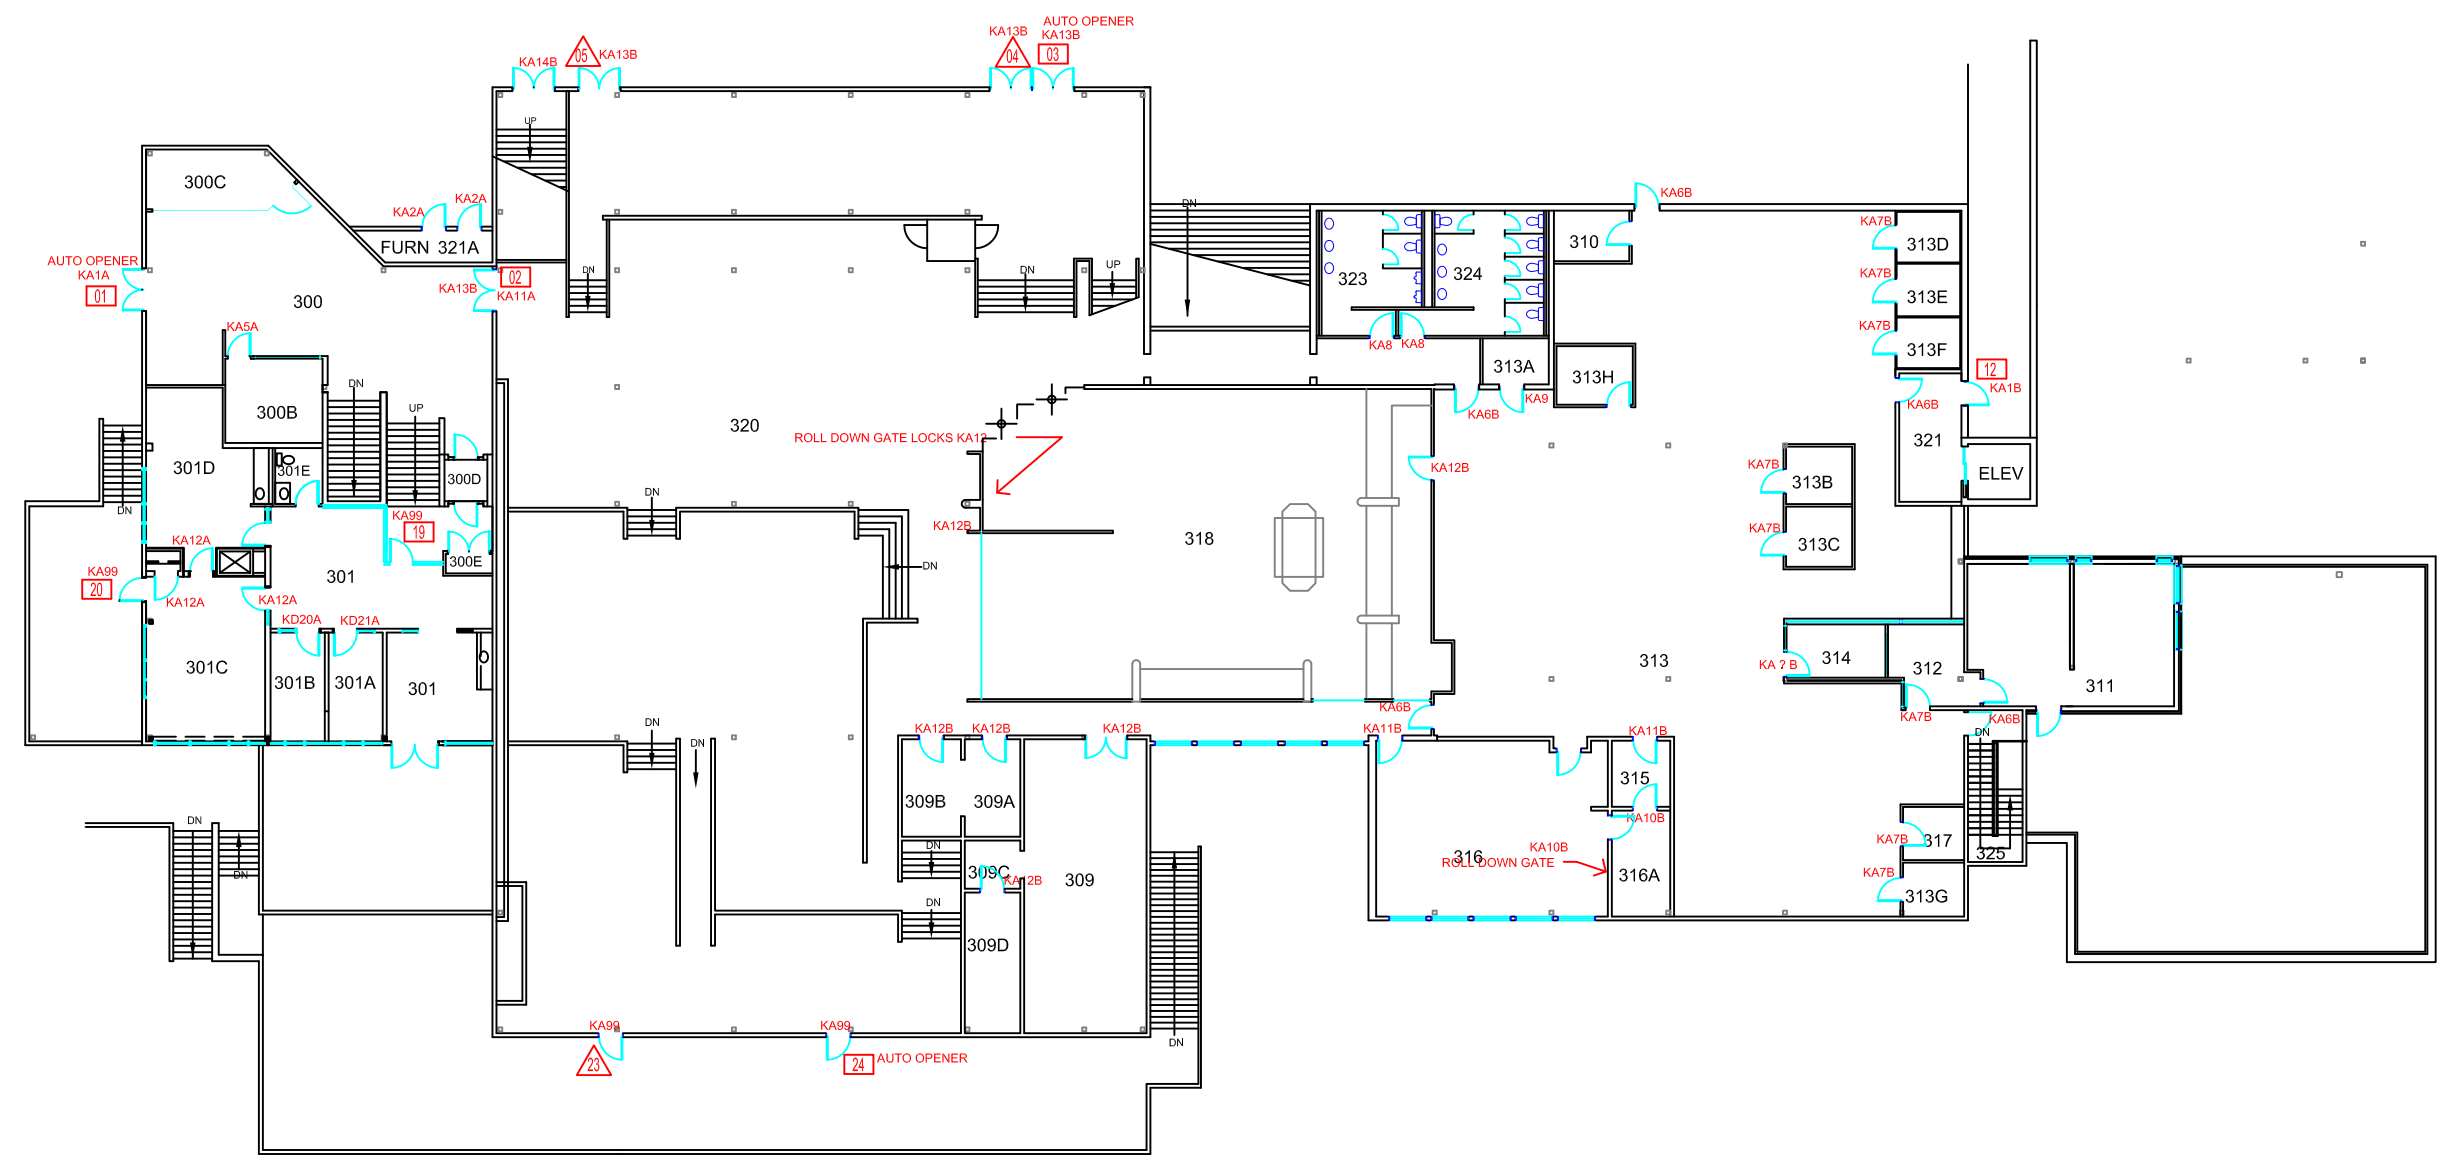

KEYING
 KA-KEYED ALIKE
 KD-KEYED DIFFERENT
 △-STRIKE ONLY
 □-READER ONLY

BUILDING NAME AND NUMBER	
ADMINISTRATION CAFETERIA BLDG 300	
FLOOR	
THIRD FLOOR	
DRAWING NAME	
ARCHITECTURAL	
REVISION DATE	
JUN 2015	
SCALE	PAGE NUMBER
1:300	300.3