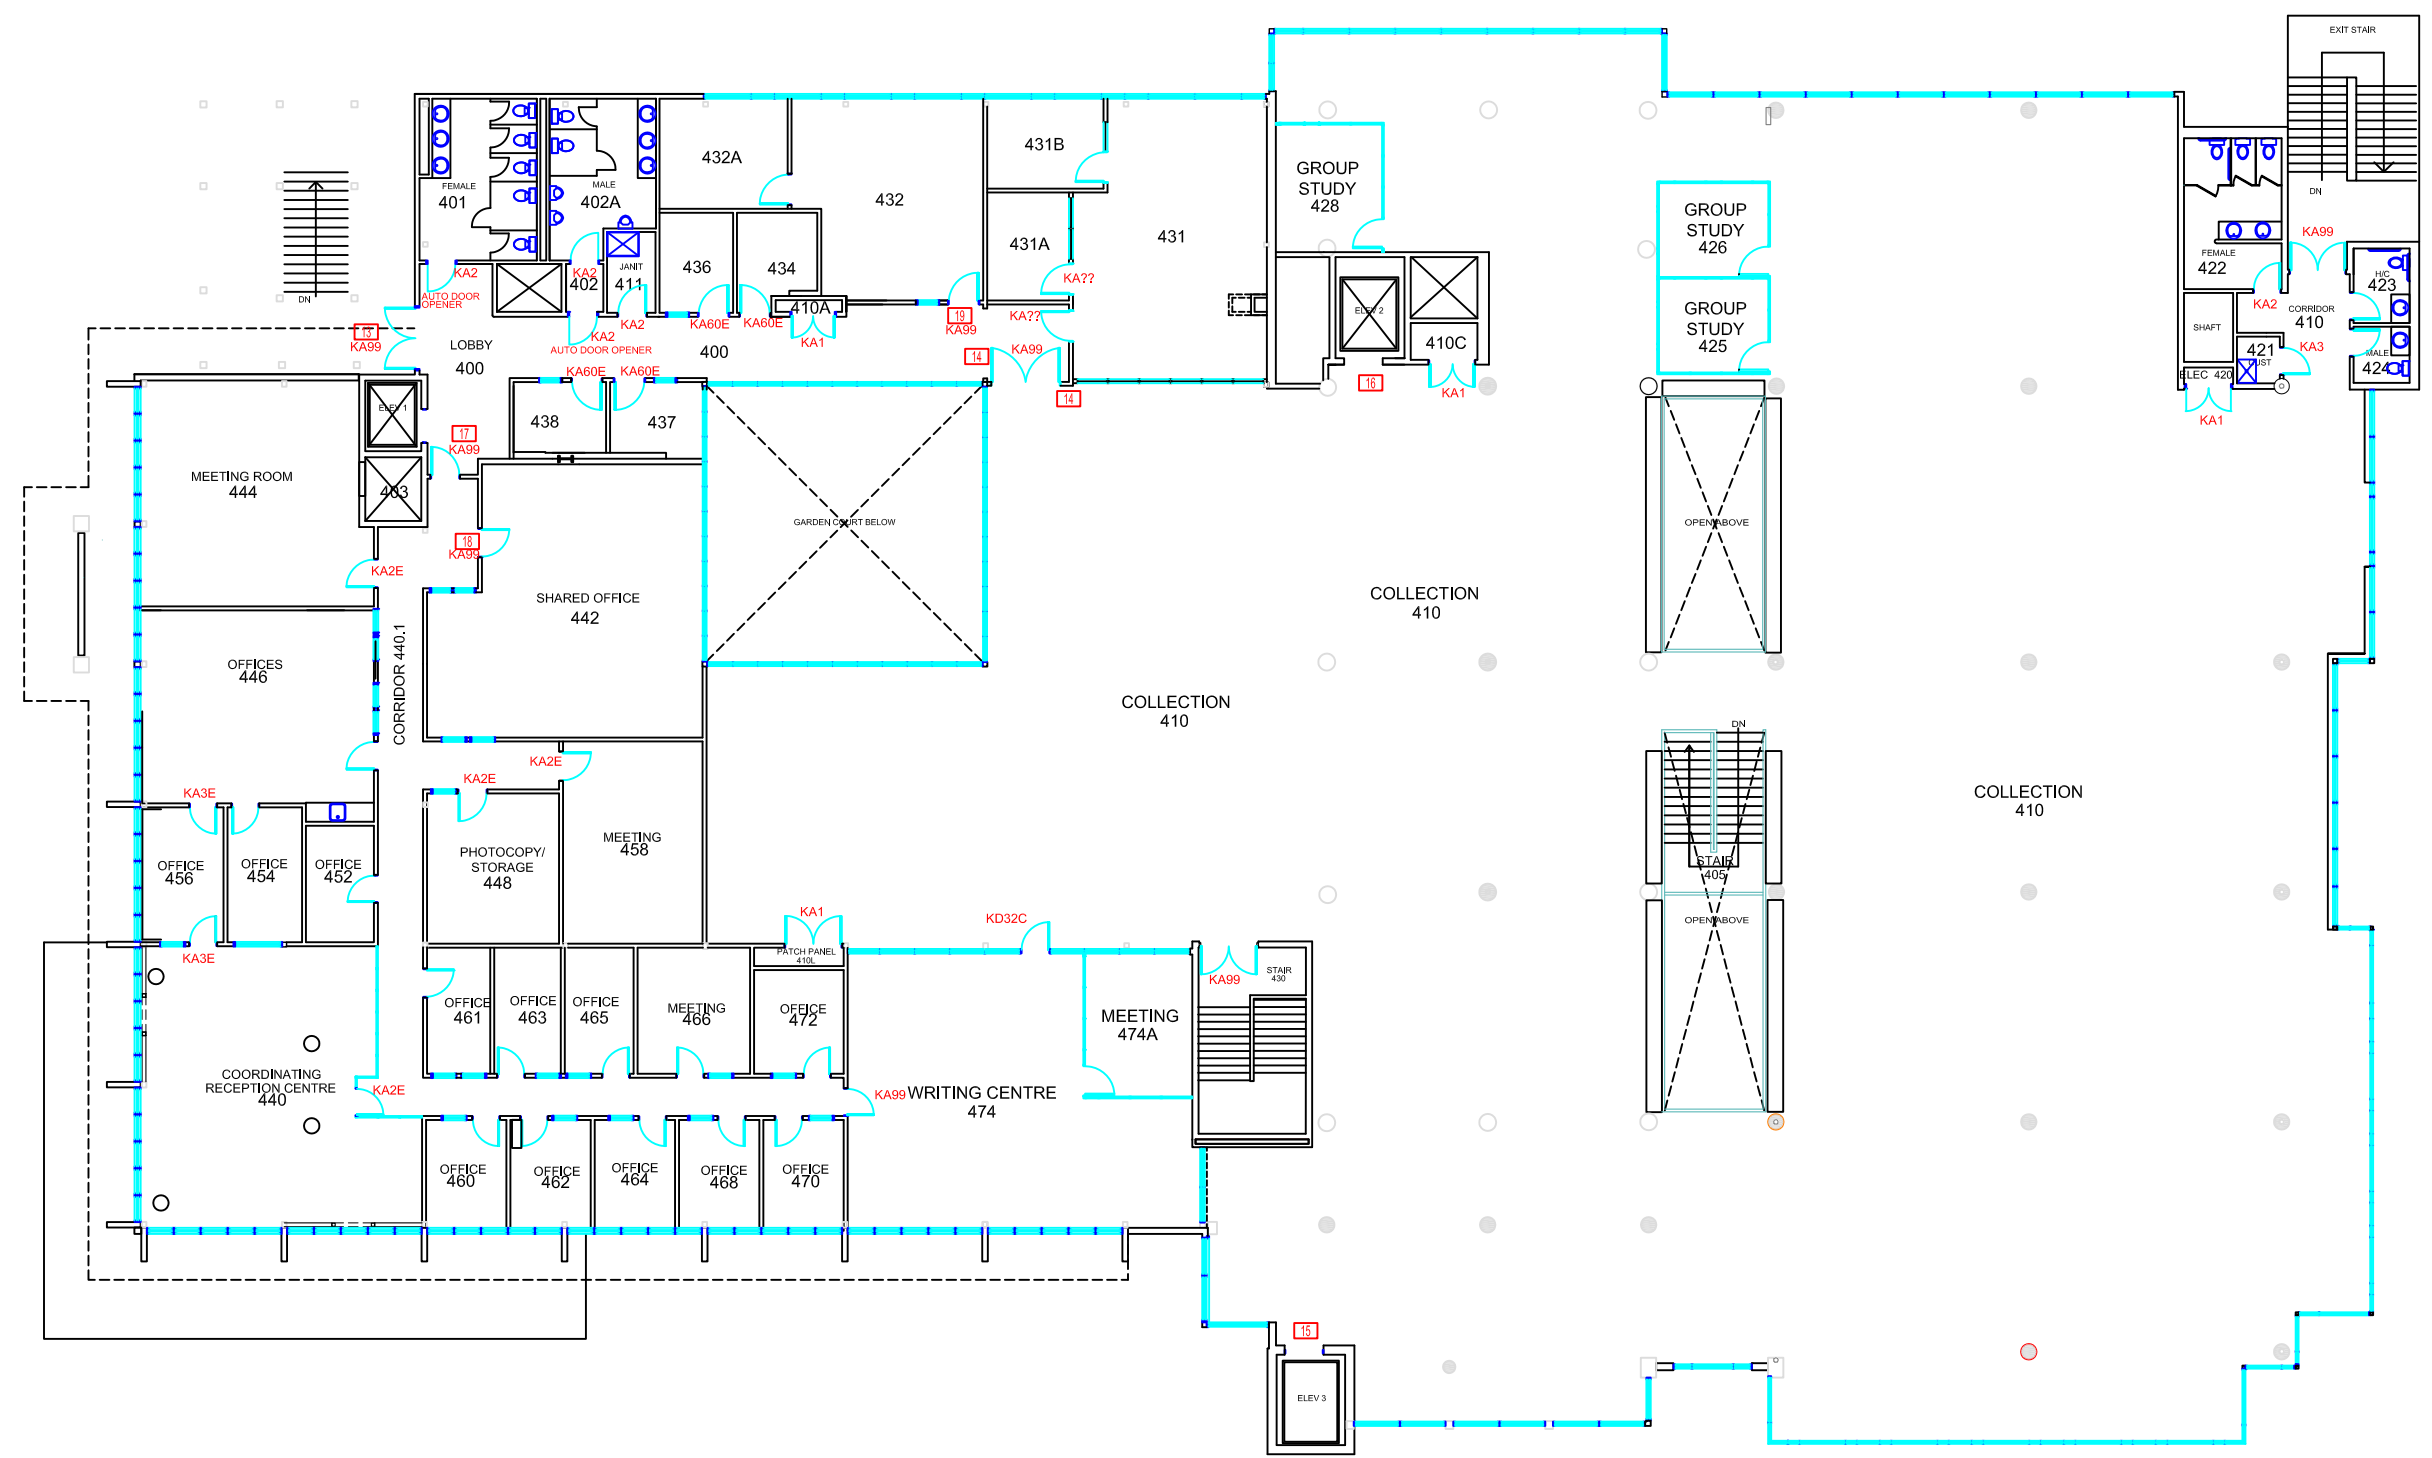

NOTES

- KEYING
- KA-KEYED ALIKE
- KD-KEYED DIFFERENT
- △-STRIKE ONLY
- READER ONLY

BUILDING NAME AND NUMBER
**LIBRARY
 BLDG 305**

FLOOR
FOURTH FLOOR

DRAWING NAME
ARCHITECTURAL

REVISION DATE
APRIL 2016

| | |
|----------------|----------------------|
| SCALE 1:250 | PAGE NUMBER 305.4 |
|----------------|----------------------|