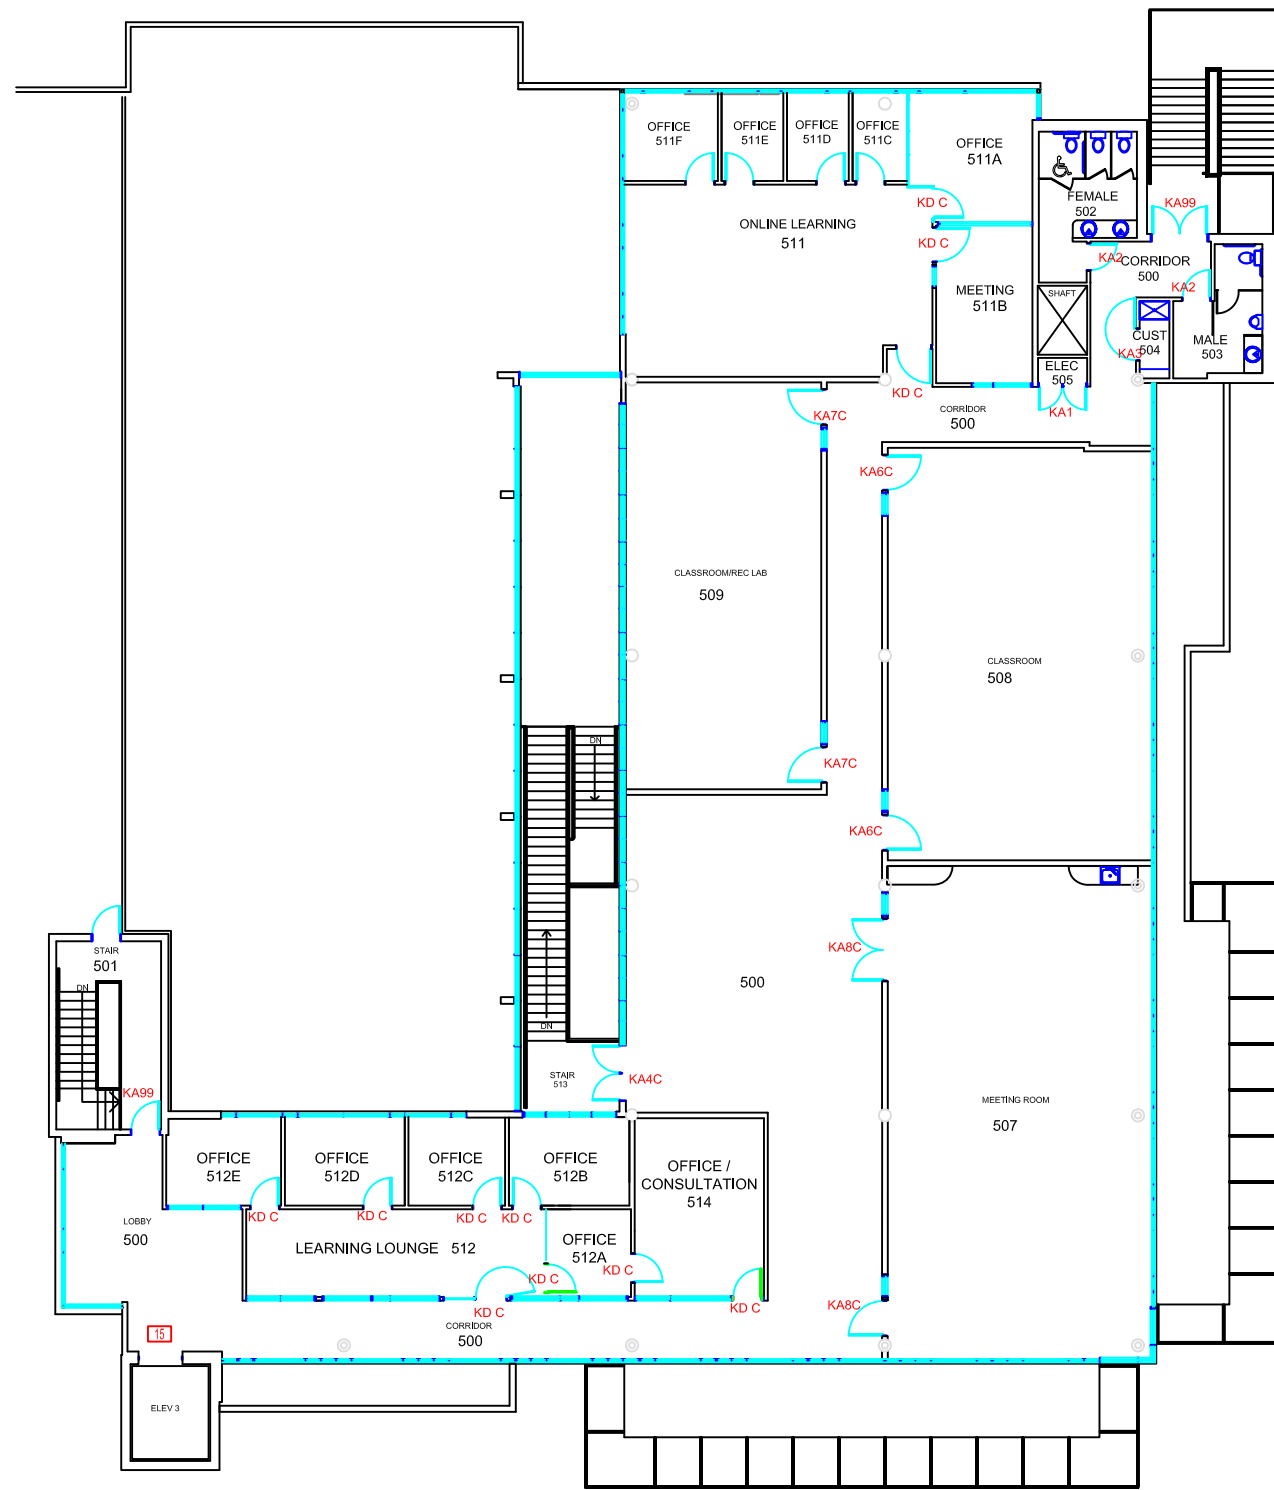

NOTES

- KEYING
- KA-KEYED ALIKE
- KD-KEYED DIFFERENT
- △-STRIKE ONLY
- READER ONLY

BUILDING NAME AND NUMBER  
**LIBRARY ADDITION AND RENOVATION  
 BLDG 305**

FLOOR  
**FIFTH FLOOR**

DRAWING NAME  
**ARCHITECTURAL**

REVISION DATE  
**8-MARCH-2017**

SCALE <b>1:250</b>	PAGE NUMBER <b>305.5</b>
-----------------------	-----------------------------