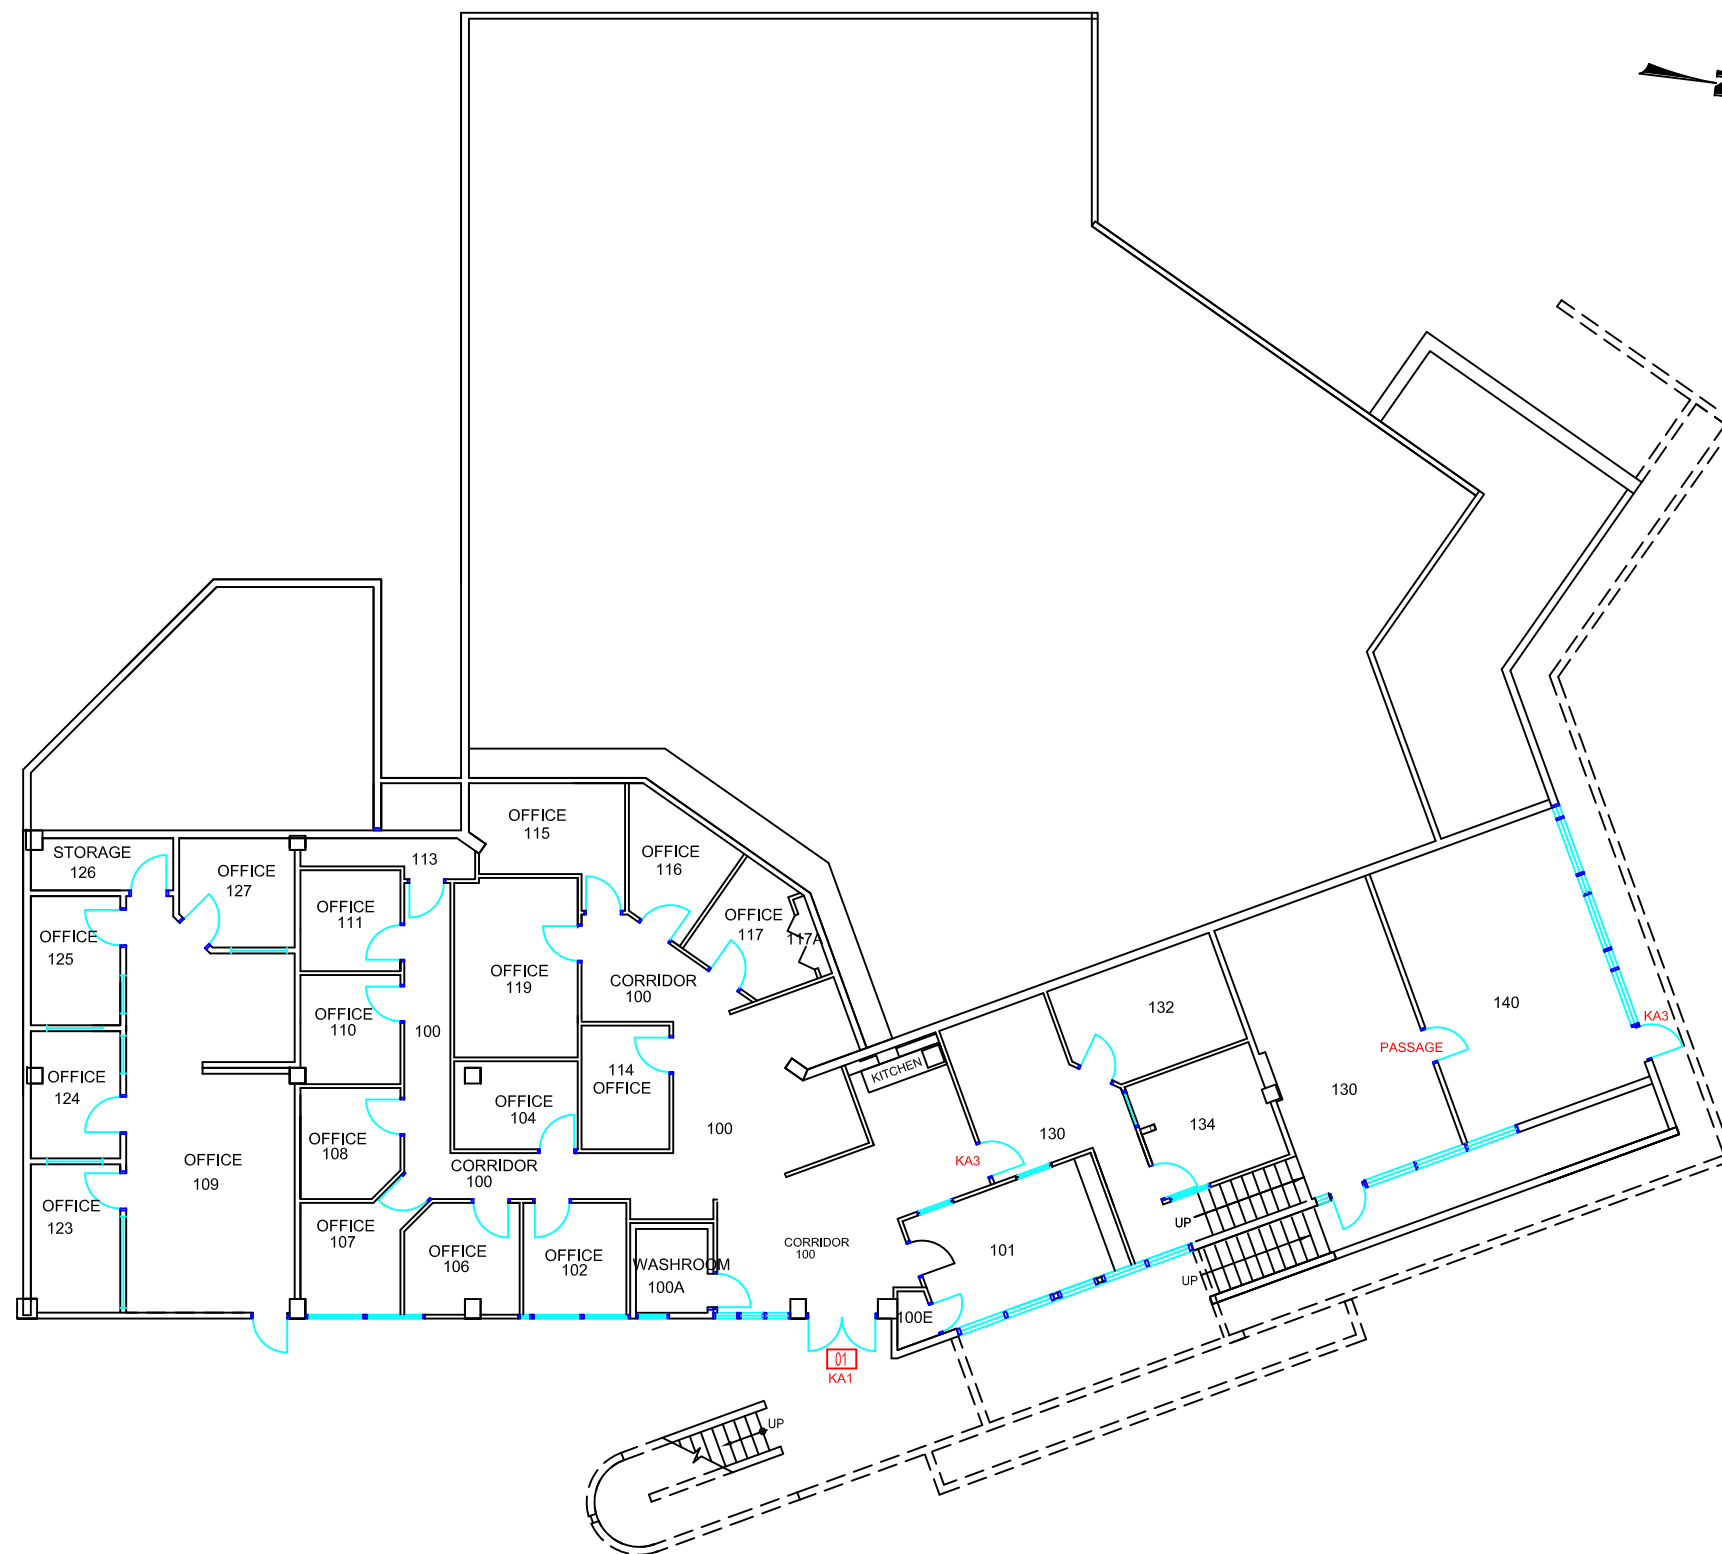

KEYING  
 KA-KEYED ALIKE  
 KD-KEYED DIFFERENT  
 △-STRIKE ONLY  
 □-READER ONLY

BUILDING NAME AND NUMBER  
**DRAMA & THEATER  
 BLDG 310**

FLOOR  
**FIRST FLOOR**

DRAWING NAME  
**ARCHITECTURAL**

REVISION DATE  
**NOVEMBER 2017**

SCALE 1:200	PAGE NUMBER 310.1
----------------	----------------------