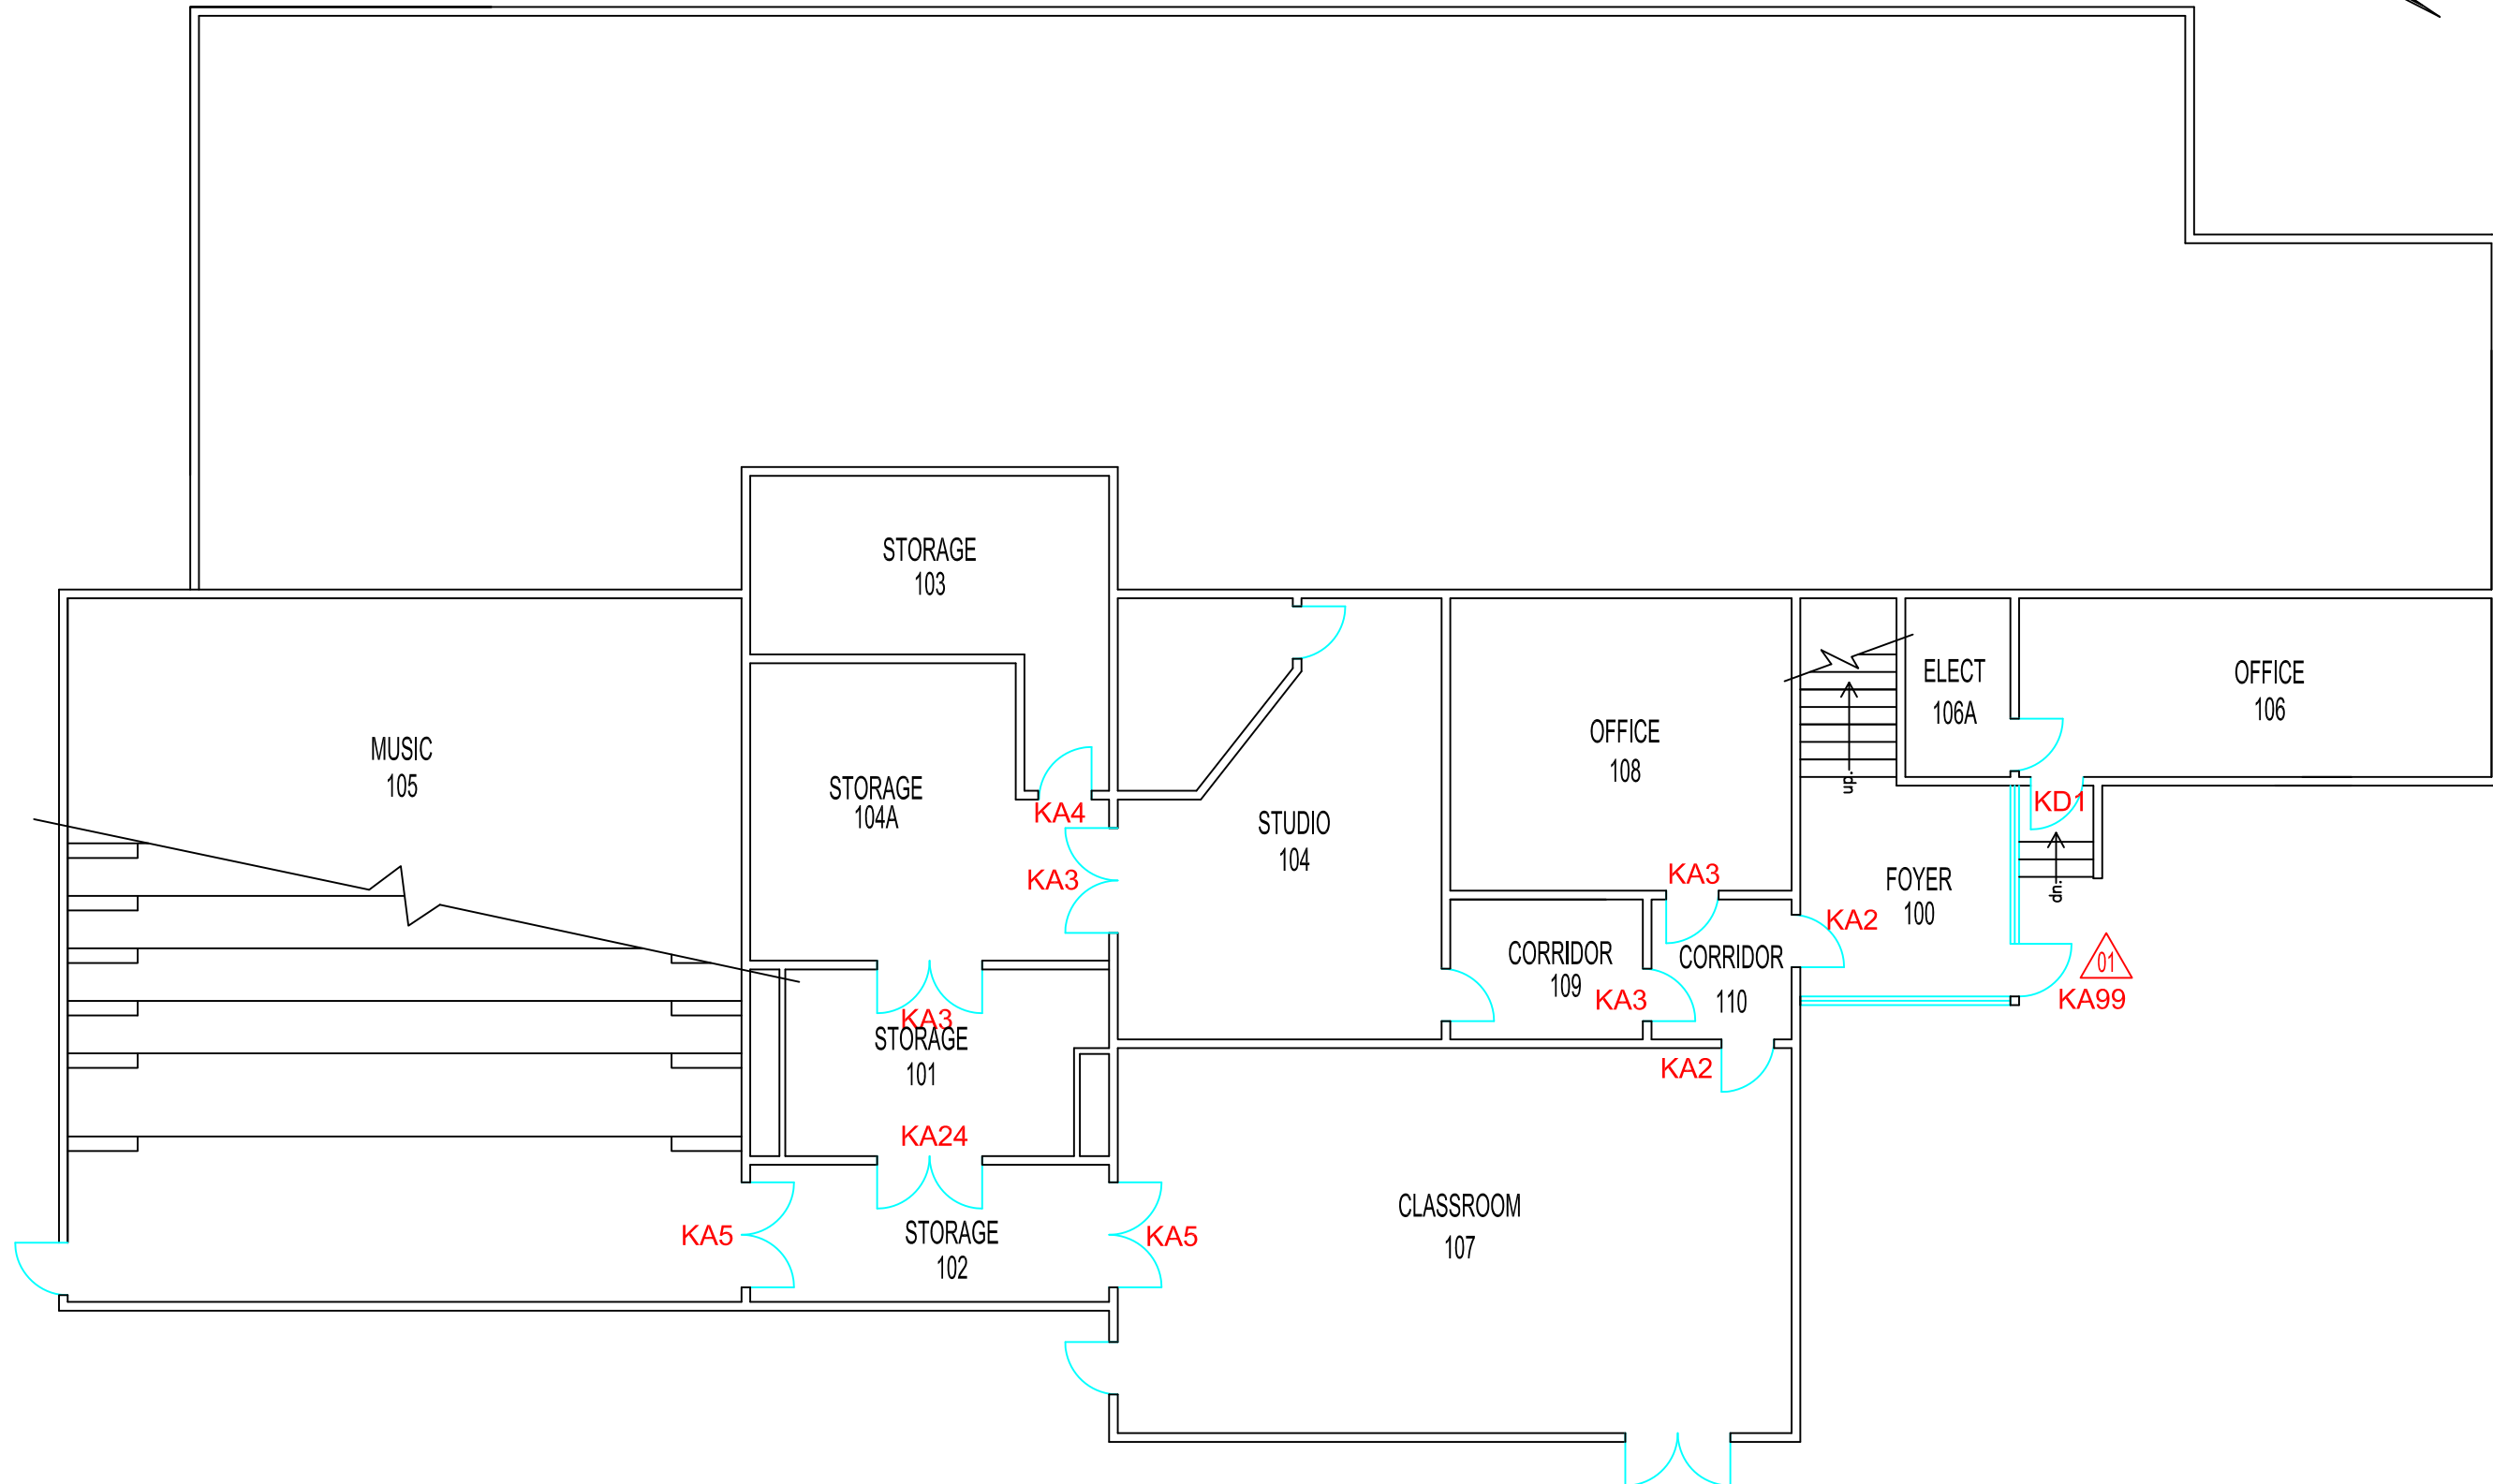

NOTES

- KEYING
- KA-KEYED ALIKE
- KD-KEYED DIFFERENT
- △-STRIKE ONLY
- READER ONLY

BUILDING NAME AND NUMBER  
**MUSIC  
 BLDG 320**

FLOOR  
**FIRST FLOOR**

DRAWING NAME  
**ARCHITECTURAL**

REVISION DATE  
**JAN 2006**

SCALE 1:125	PAGE NUMBER 320.1
----------------	----------------------