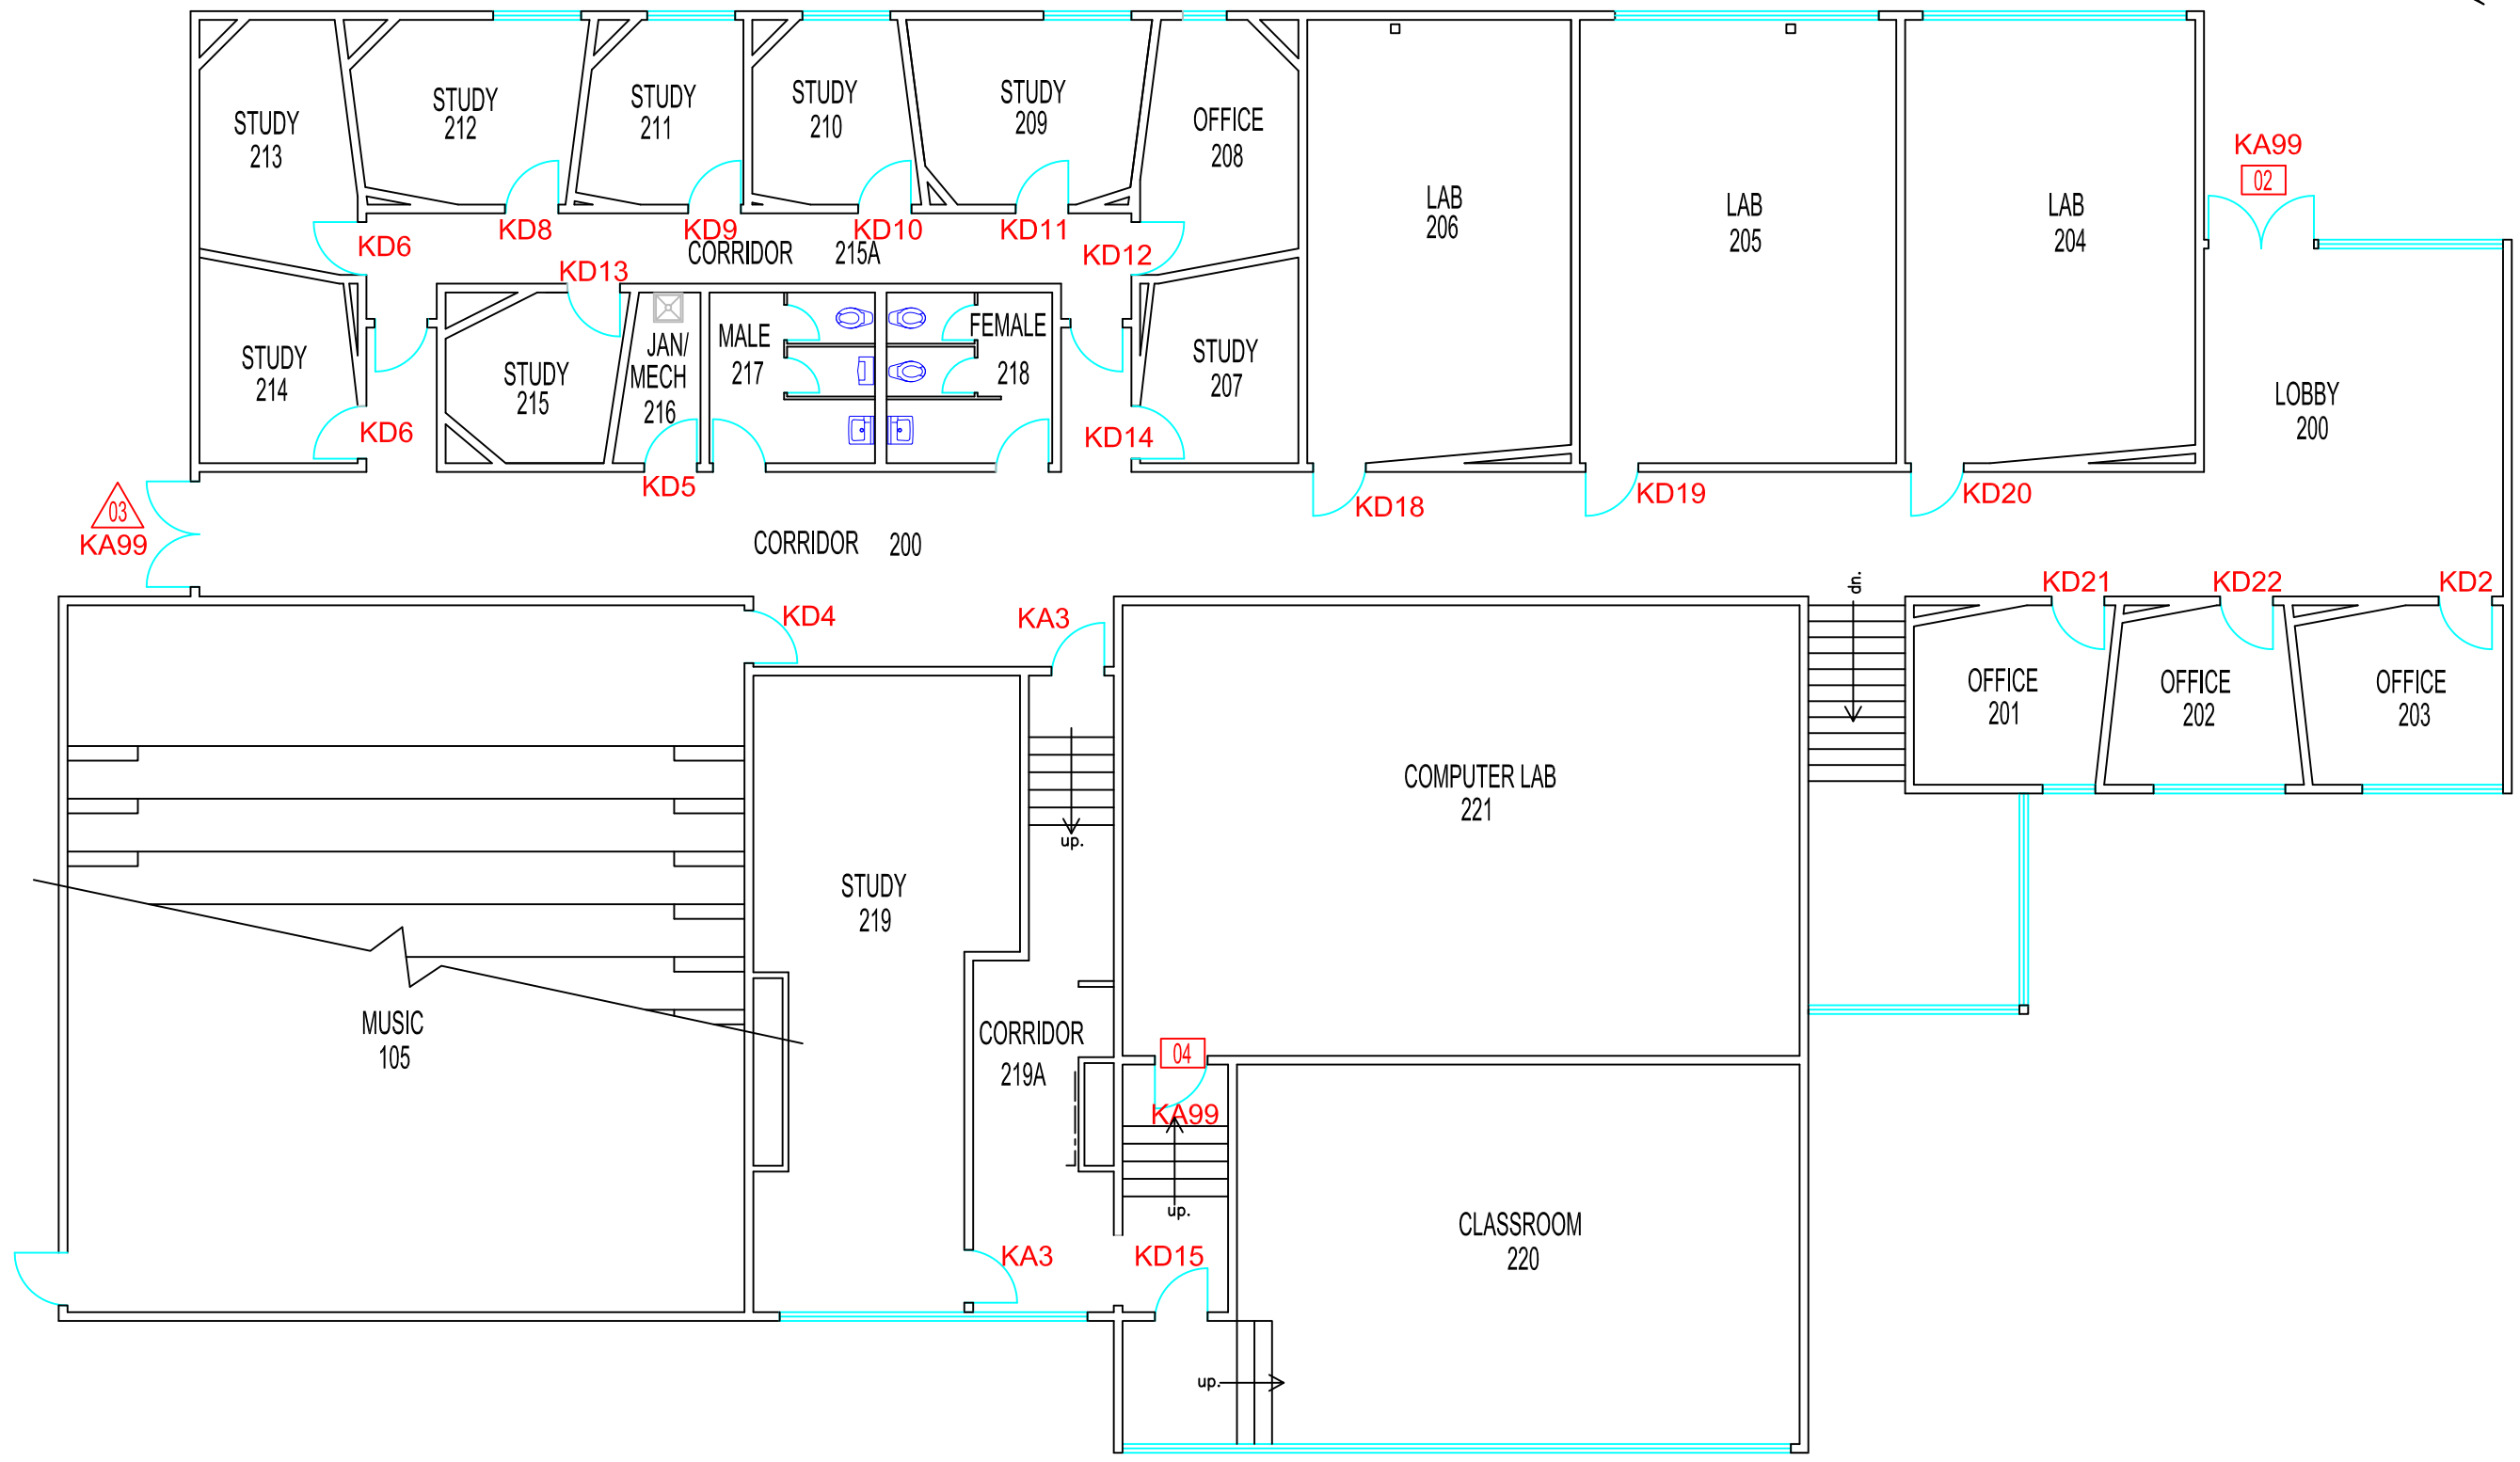

△-STRIKE ONLY
□-READER ONLY

BUILDING NAME AND NUMBER
MUSIC
BLDG 320

FLOOR
SECOND FLOOR

DRAWING NAME
ARCHITECTURAL

REVISION DATE
JAN 2006

SCALE
1:125

PAGE NUMBER
320.2