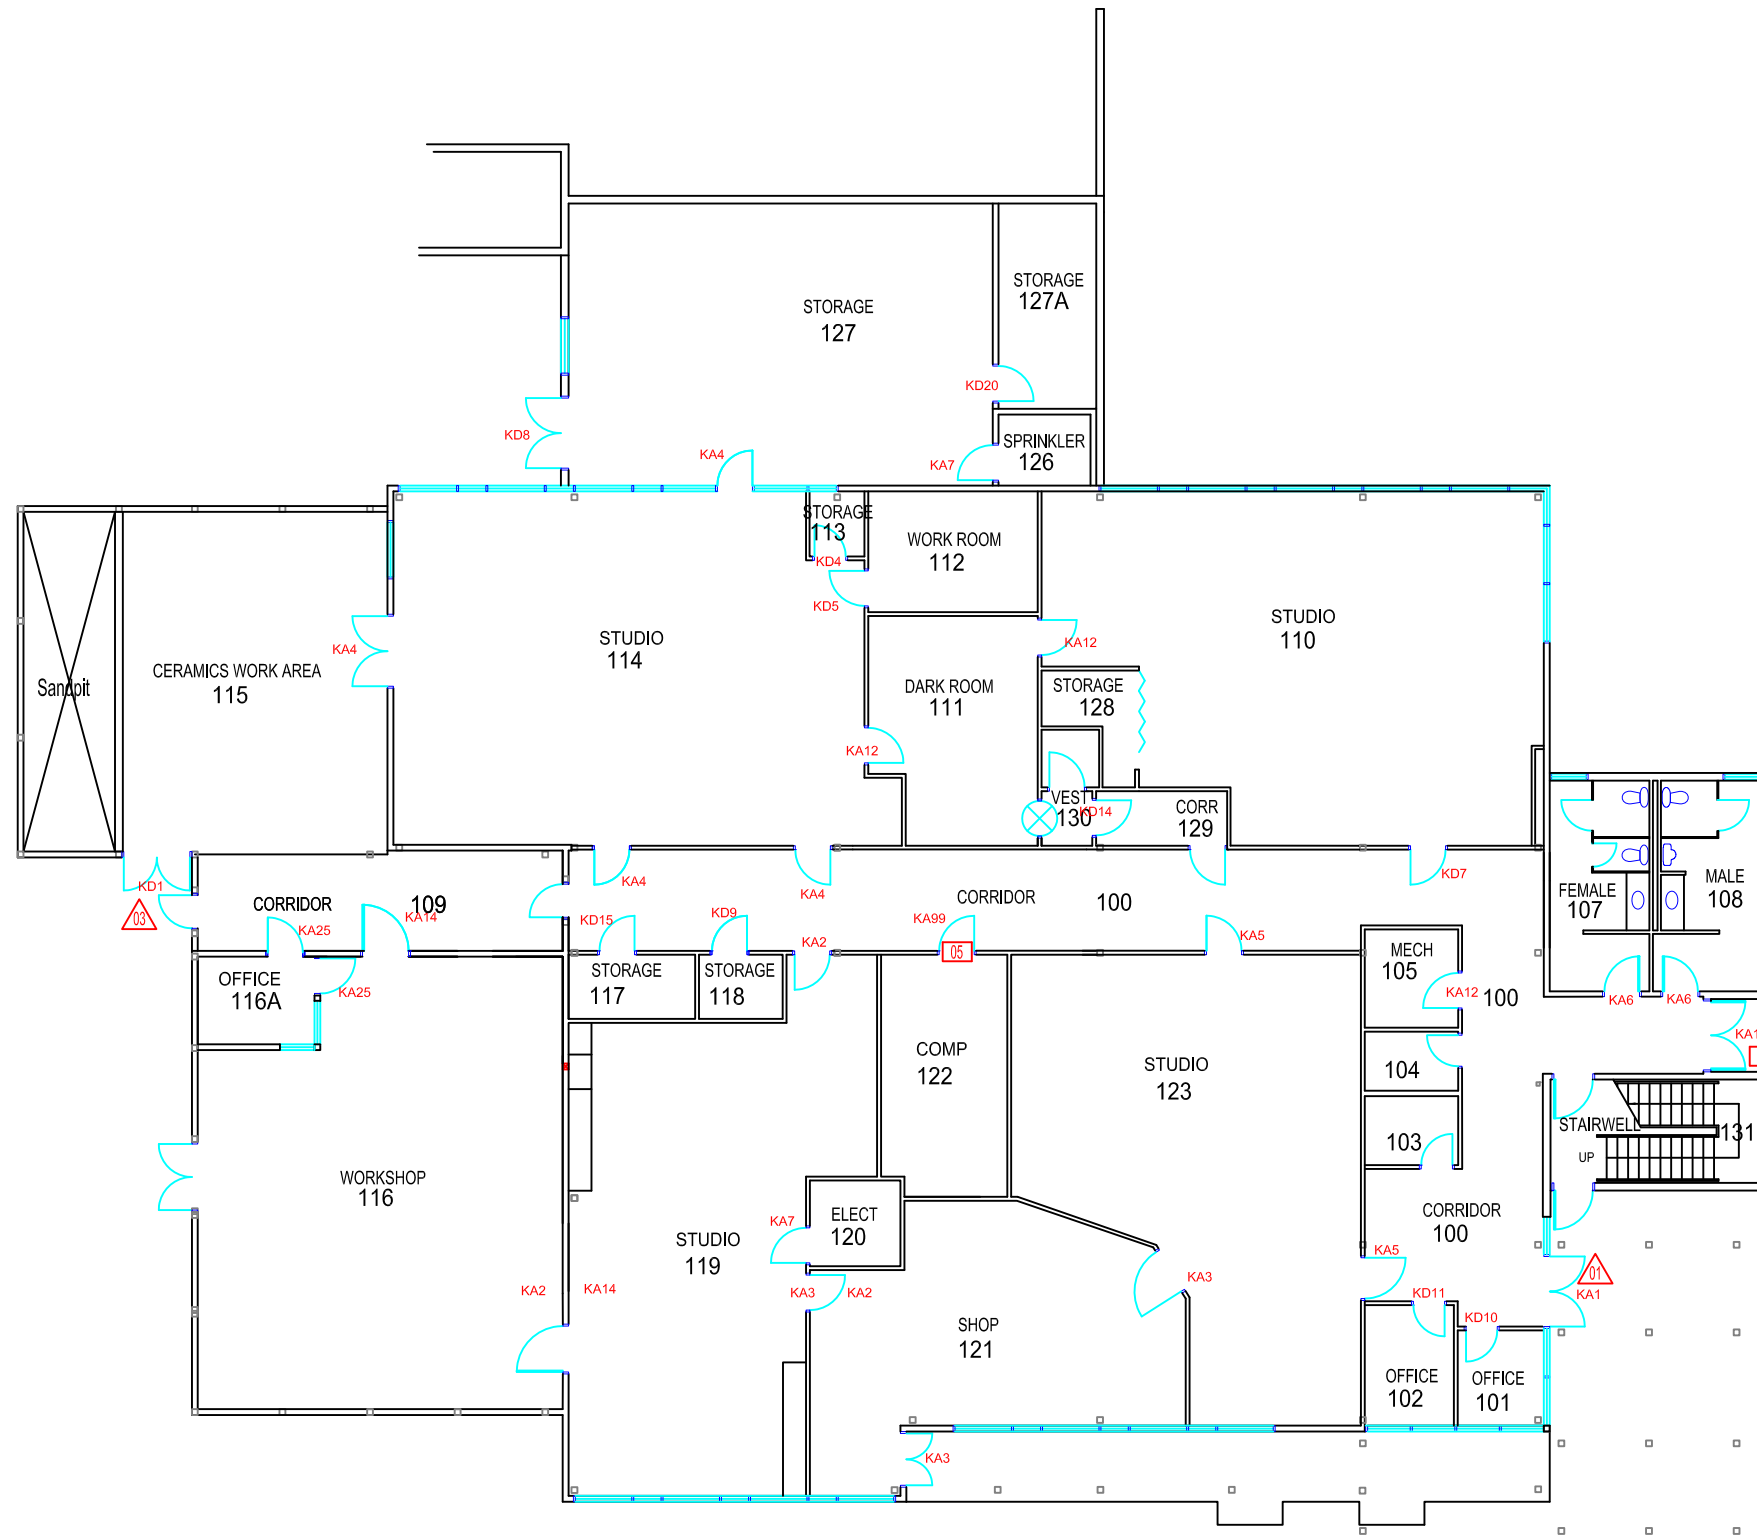

NOTES

KEYING
KA-KEYED ALIKE
KD-KEYED DIFFERENT
△-STRIKE ONLY
□-READER ONLY

BUILDING NAME AND NUMBER
**VISUAL &
APPLIED ARTS
BLDG 325**

FLOOR
FIRST FLOOR

DRAWING NAME
ARCHITECTURAL

REVISION DATE
SEPT 2006

SCALE
1:200