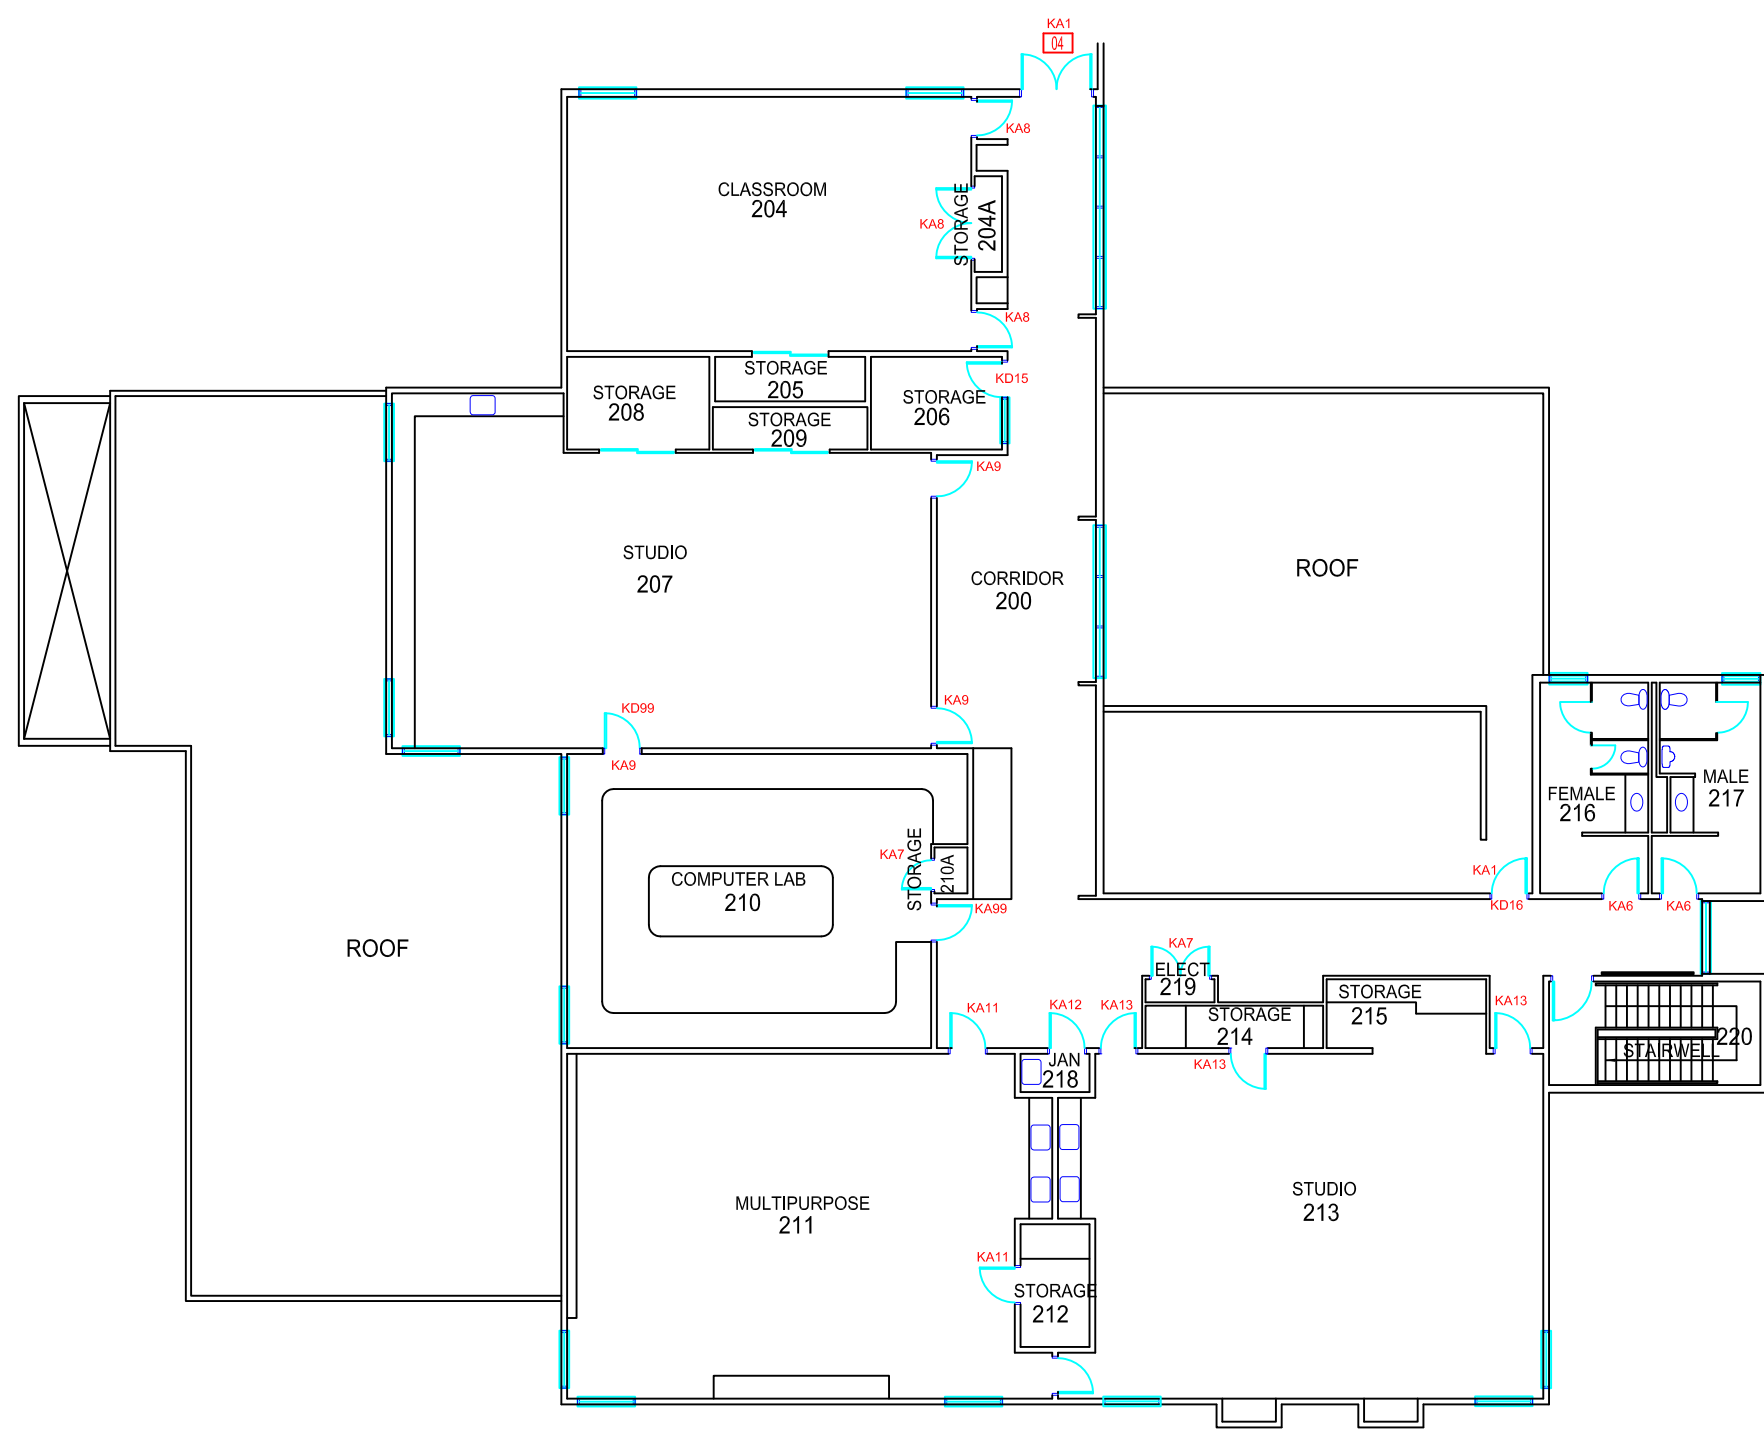

NOTES

KEYING
KA-KEYED ALIKE
KD-KEYED DIFFERENT
△-STRIKE ONLY
□-READER ONLY

BUILDING NAME AND NUMBER

**VISUAL &
APPLIED ARTS
BLDG 325**

FLOOR

SECOND FLOOR

DRAWING NAME

ARCHITECTURAL

REVISION DATE

SEPT 2006

SCALE

1:200

PAGE NUMBER

325.2