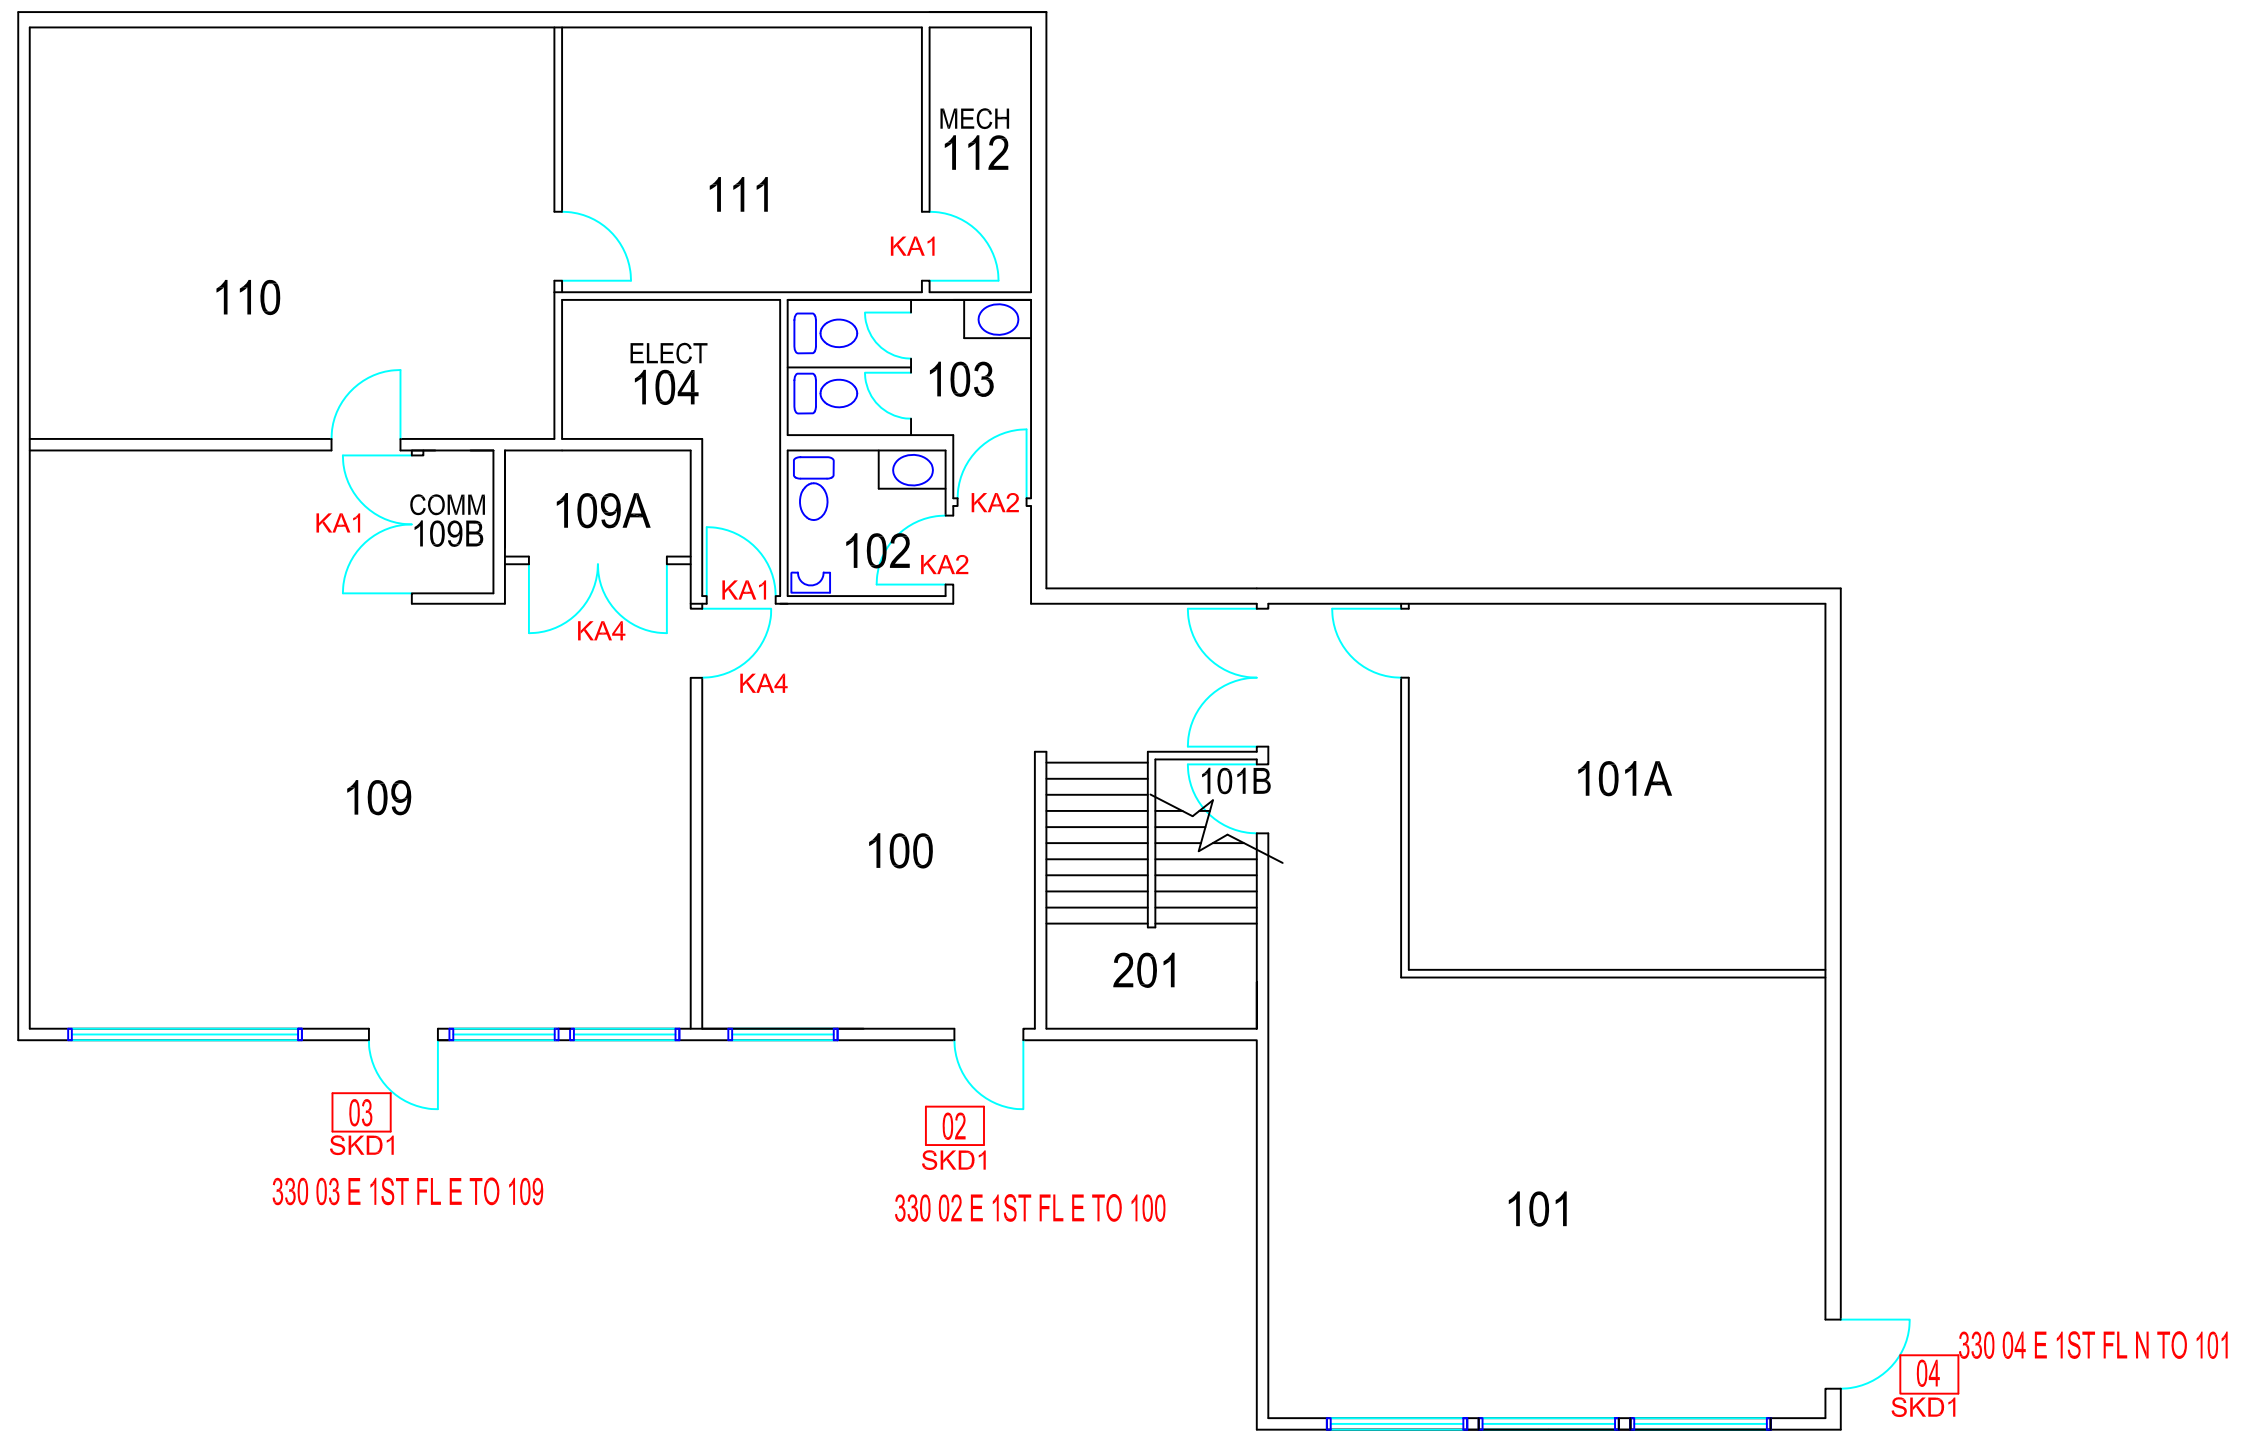

NOTES

KEYING
KA-KEYED ALIKE
KD-KEYED DIFFERENT
△-STRIKE ONLY
□-READER ONLY

BUILDING NAME AND NUMBER
NANAIMO
ART GALLERY
BLDG 330

FLOOR
FIRST FLOOR

DRAWING NAME
ARCHITECTURAL

REVISION DATE
JULY 2015

SCALE 1:100	PAGE NUMBER 330.1
----------------	----------------------