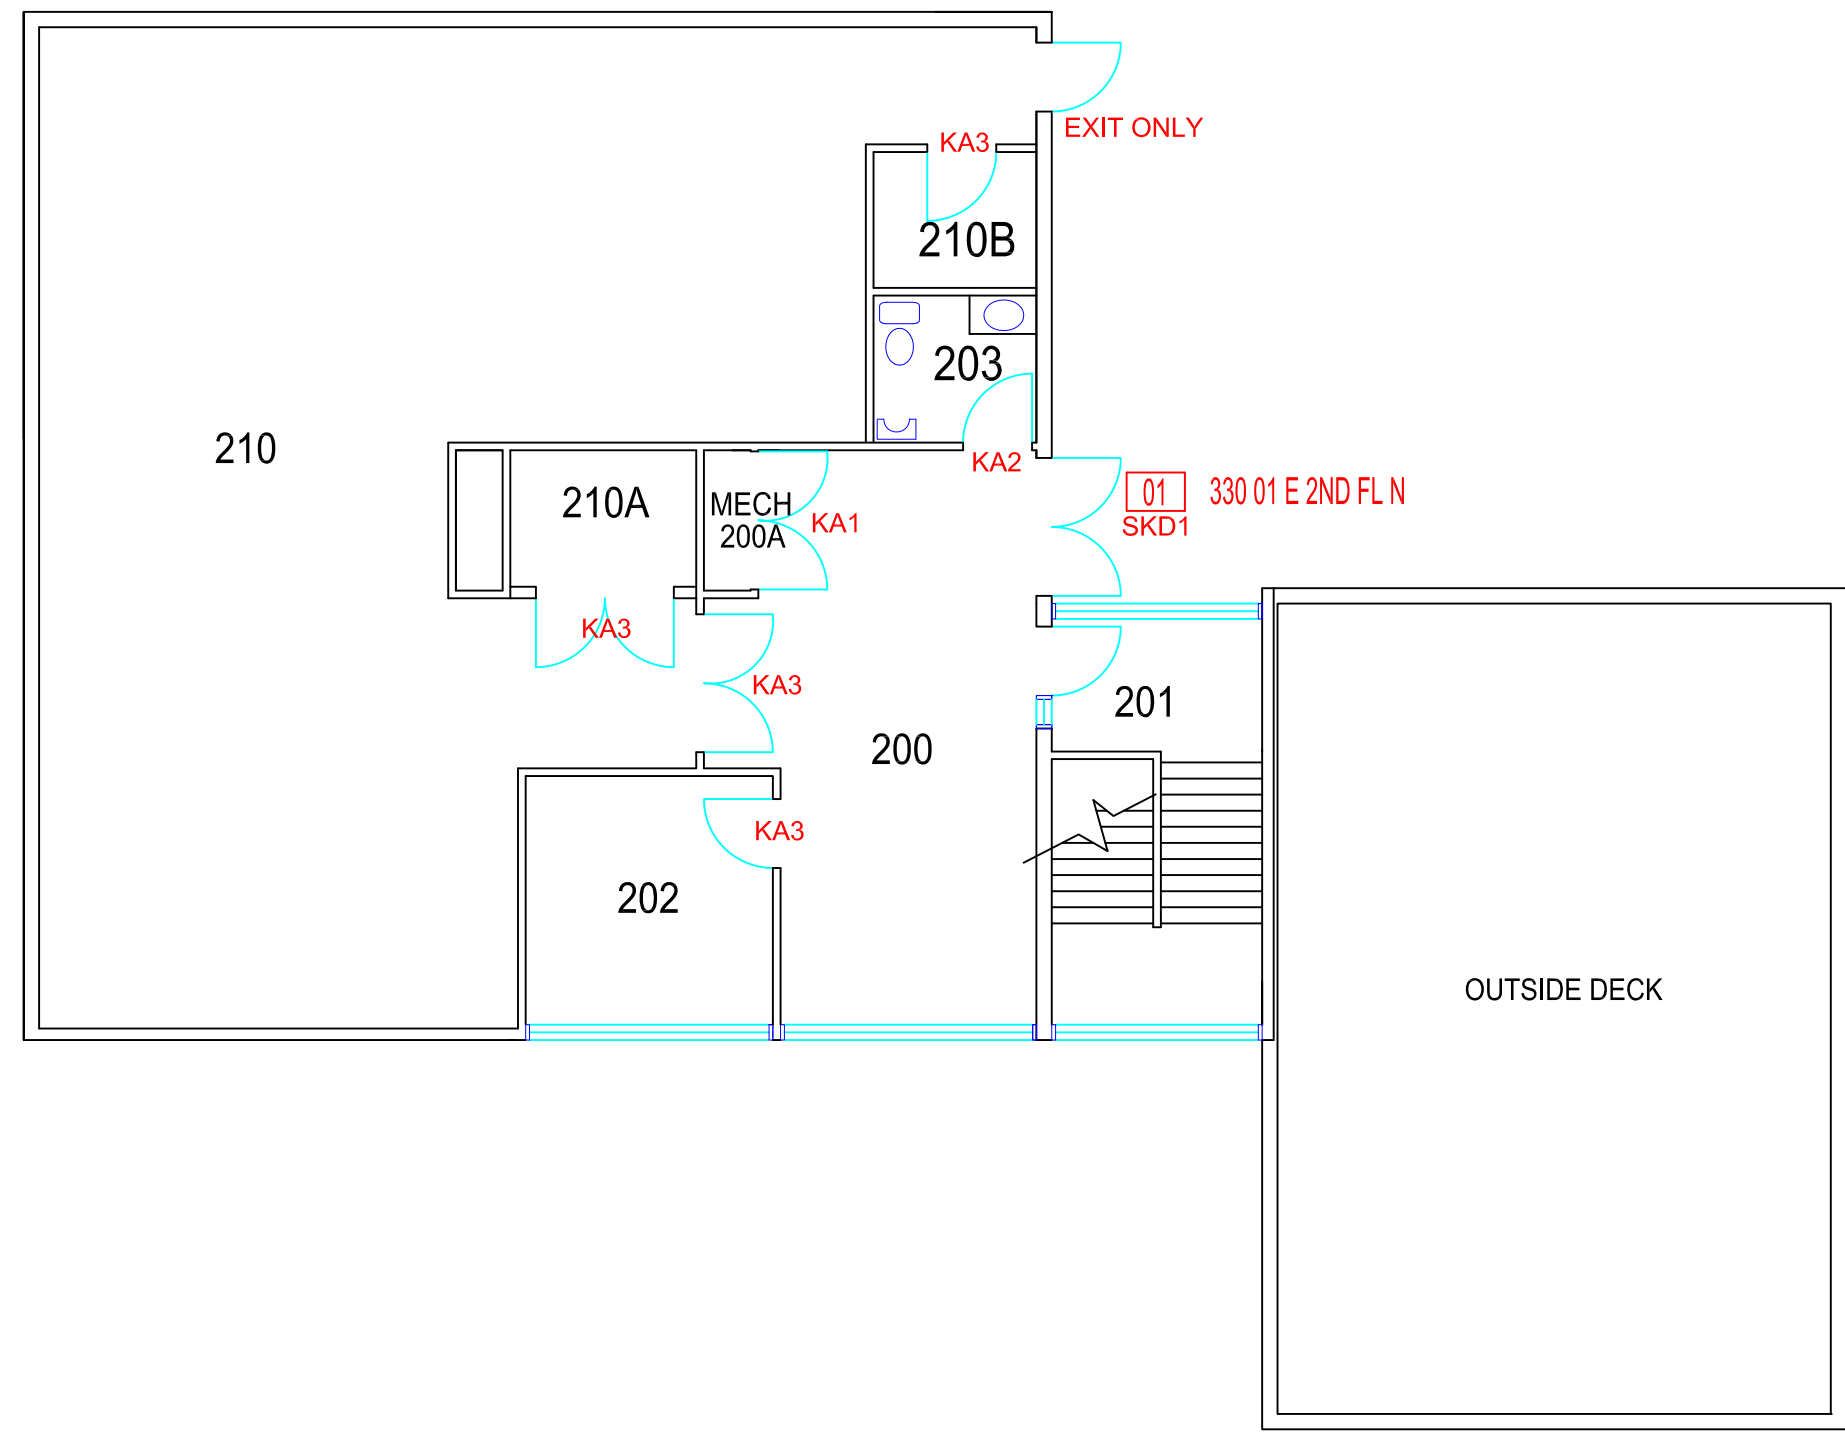

NOTES

KEYING  
KA-KEYED ALIKE  
KD-KEYED DIFFERENT  
△-STRIKE ONLY  
□-READER ONLY

BUILDING NAME AND NUMBER  
NANAIMO  
ART GALLERY  
BLDG 330

FLOOR  
SECOND FLOOR

DRAWING NAME  
ARCHITECTURAL

REVISION DATE  
JULY 2015

SCALE 1:100	PAGE NUMBER 330.2
----------------	----------------------