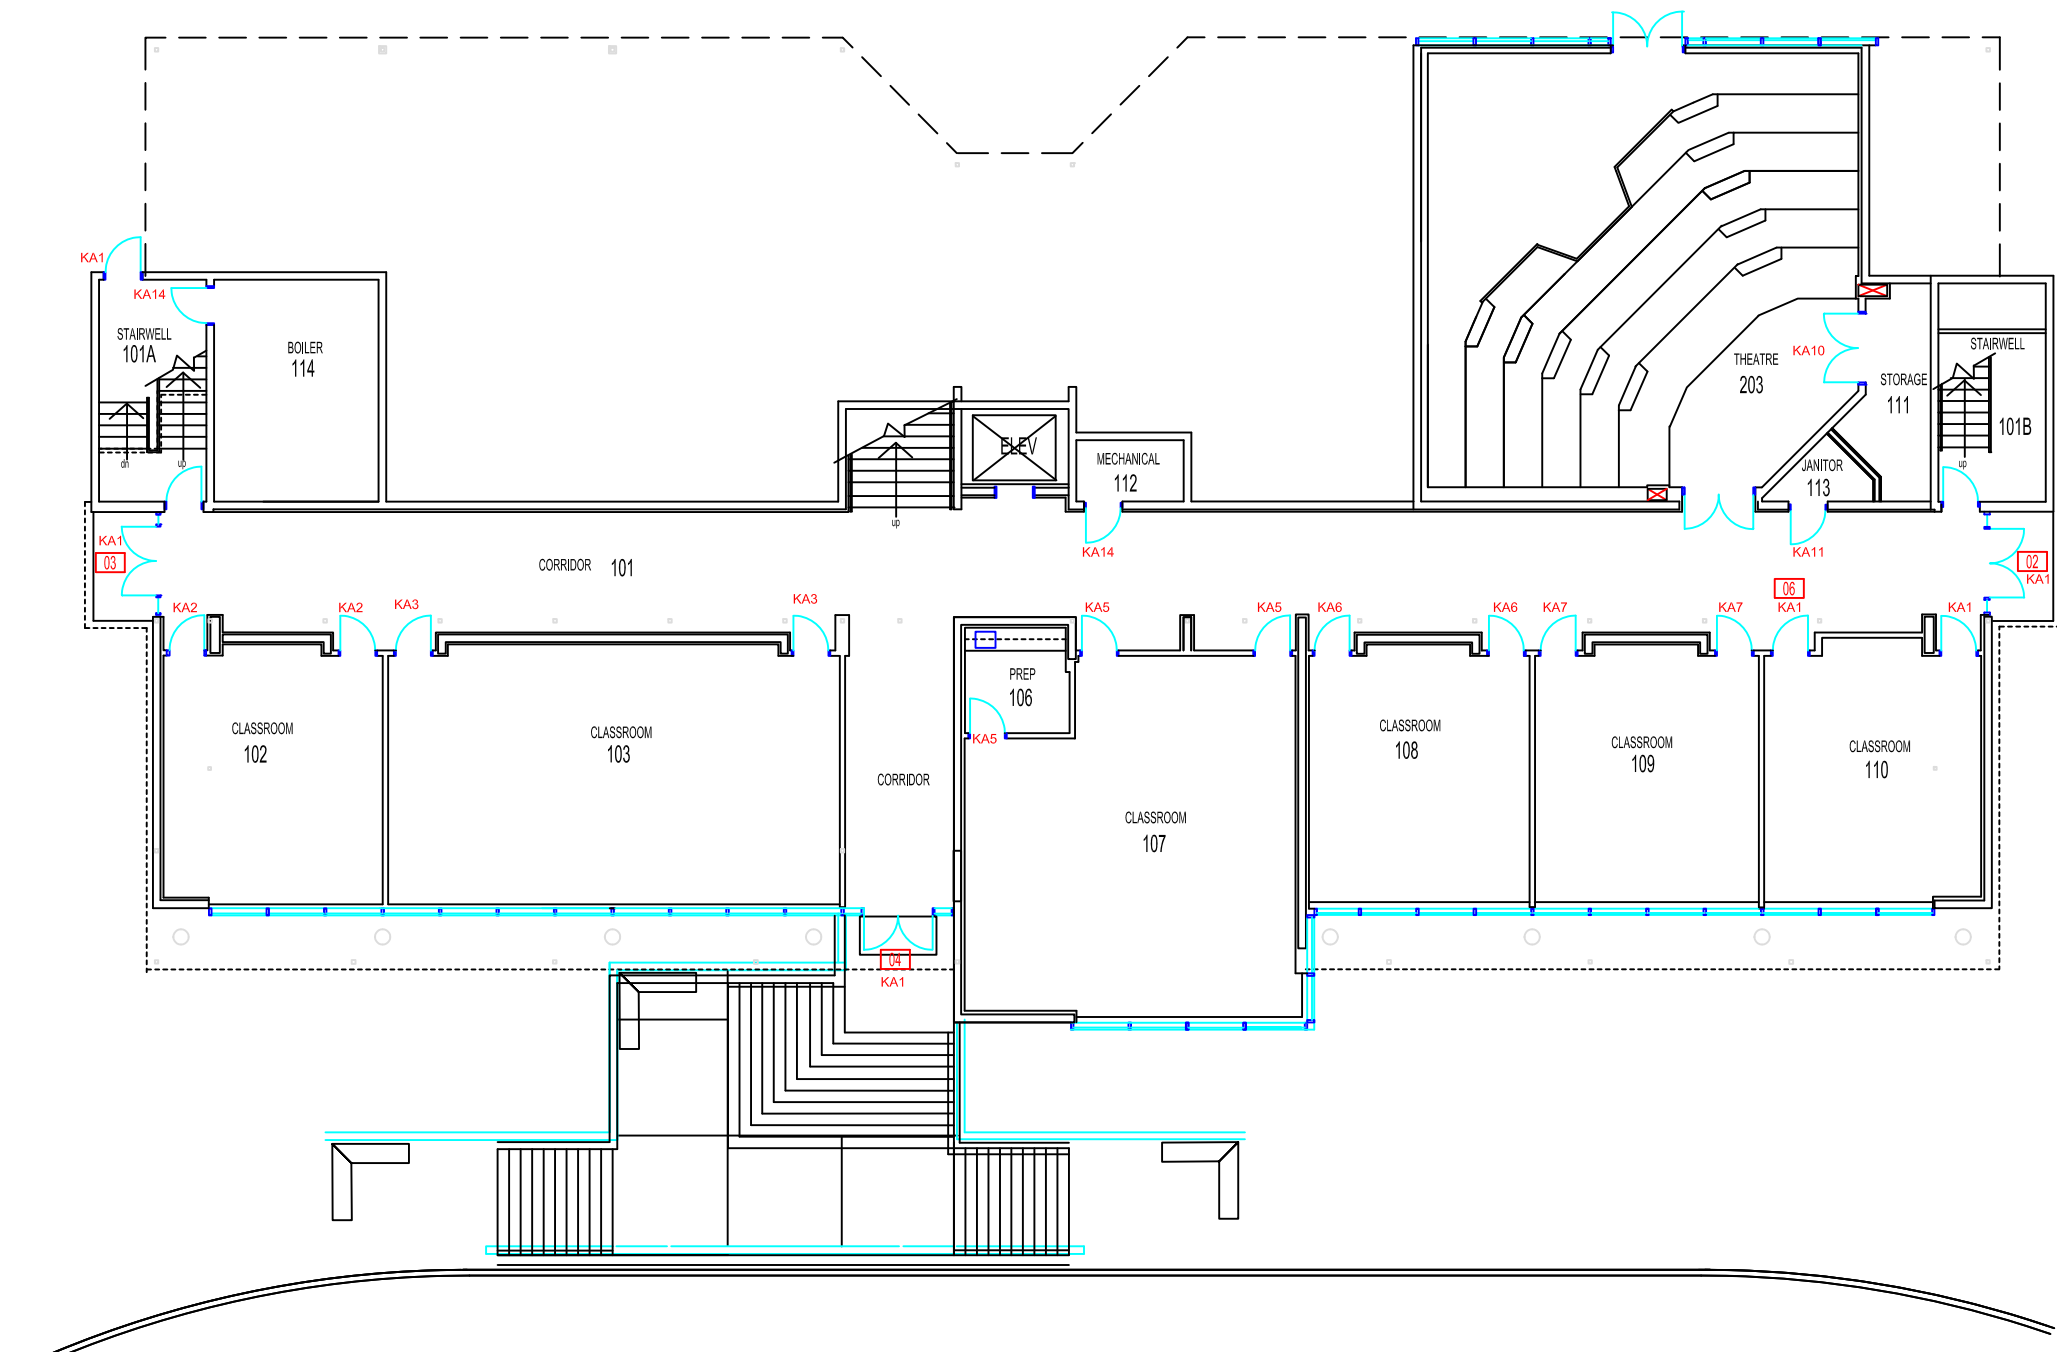

NOTES

**KEYING**  
 KA-KEYED ALIKE  
 KD-KEYED DIFFERENT  
 △-STRIKE ONLY  
 □-READER ONLY

BUILDING NAME AND NUMBER  
**ARTS AND SCIENCE  
 BLDG 355**

FLOOR  
**FIRST FLOOR**

DRAWING NAME  
**ARCHITECTURAL**

REVISION DATE  
**JAN 2006**

SCALE 1:200	PAGE NUMBER 355.1
----------------	----------------------