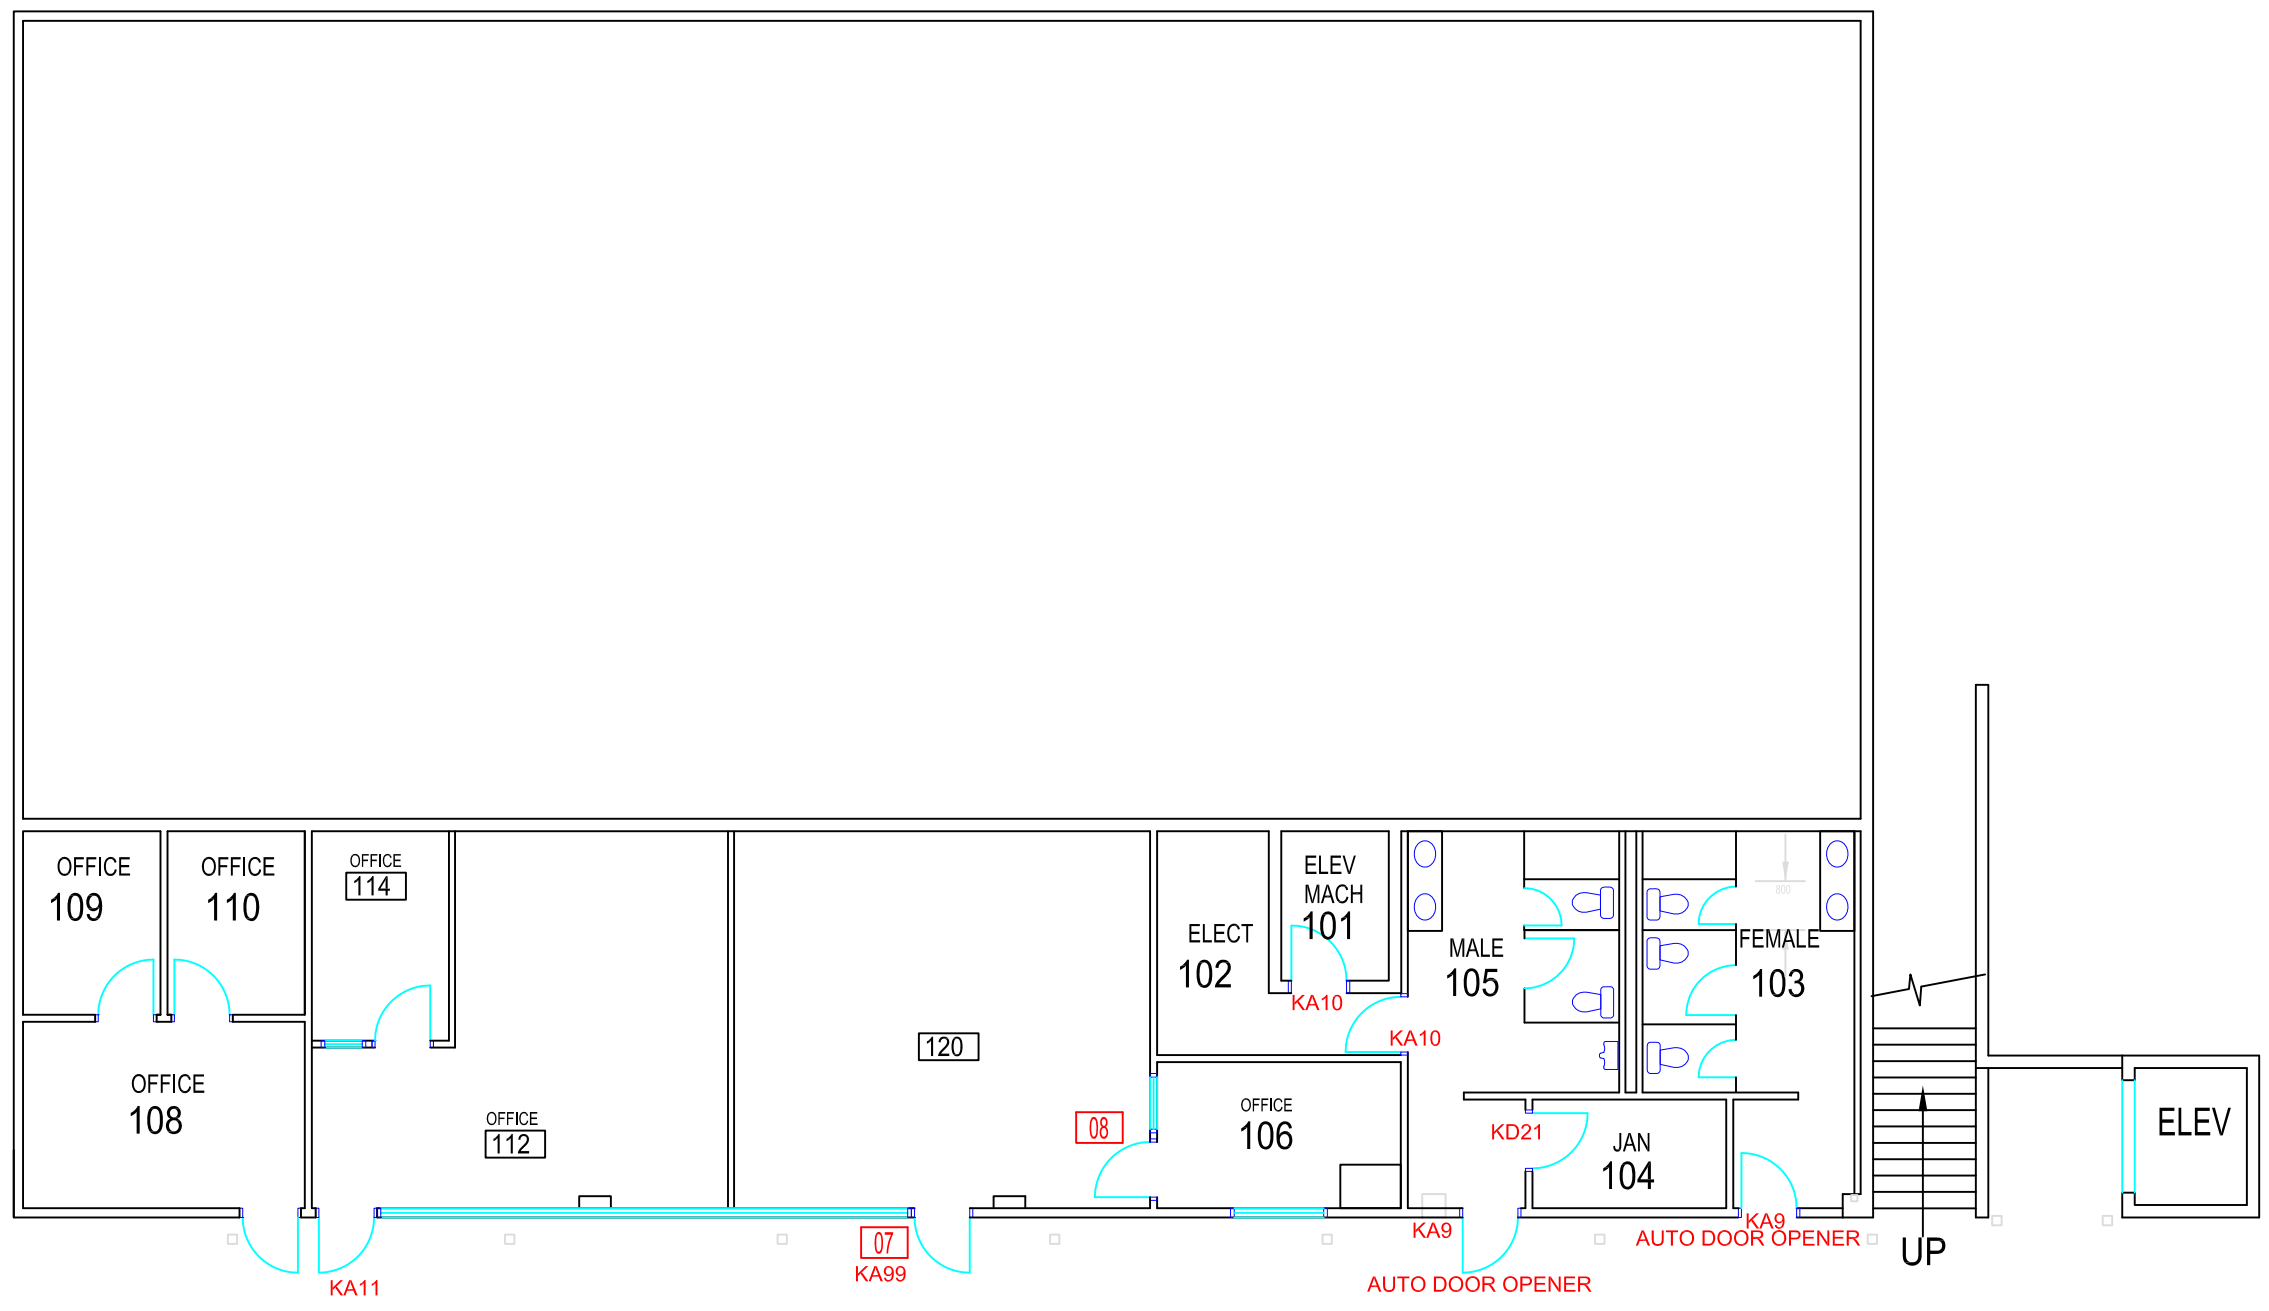

NOTES

- KEYING
- KA-KEYED ALIKE
- KD-KEYED DIFFERENT
- △-STRIKE ONLY
- READER ONLY

BUILDING NAME AND NUMBER  
MATH & CHEMISTRY  
BLDG 360

FLOOR  
FIRST FLOOR

DRAWING NAME  
ARCHITECTURAL

REVISION DATE  
AUG 2006

SCALE 1:125	PAGE NUMBER 360.1
----------------	----------------------