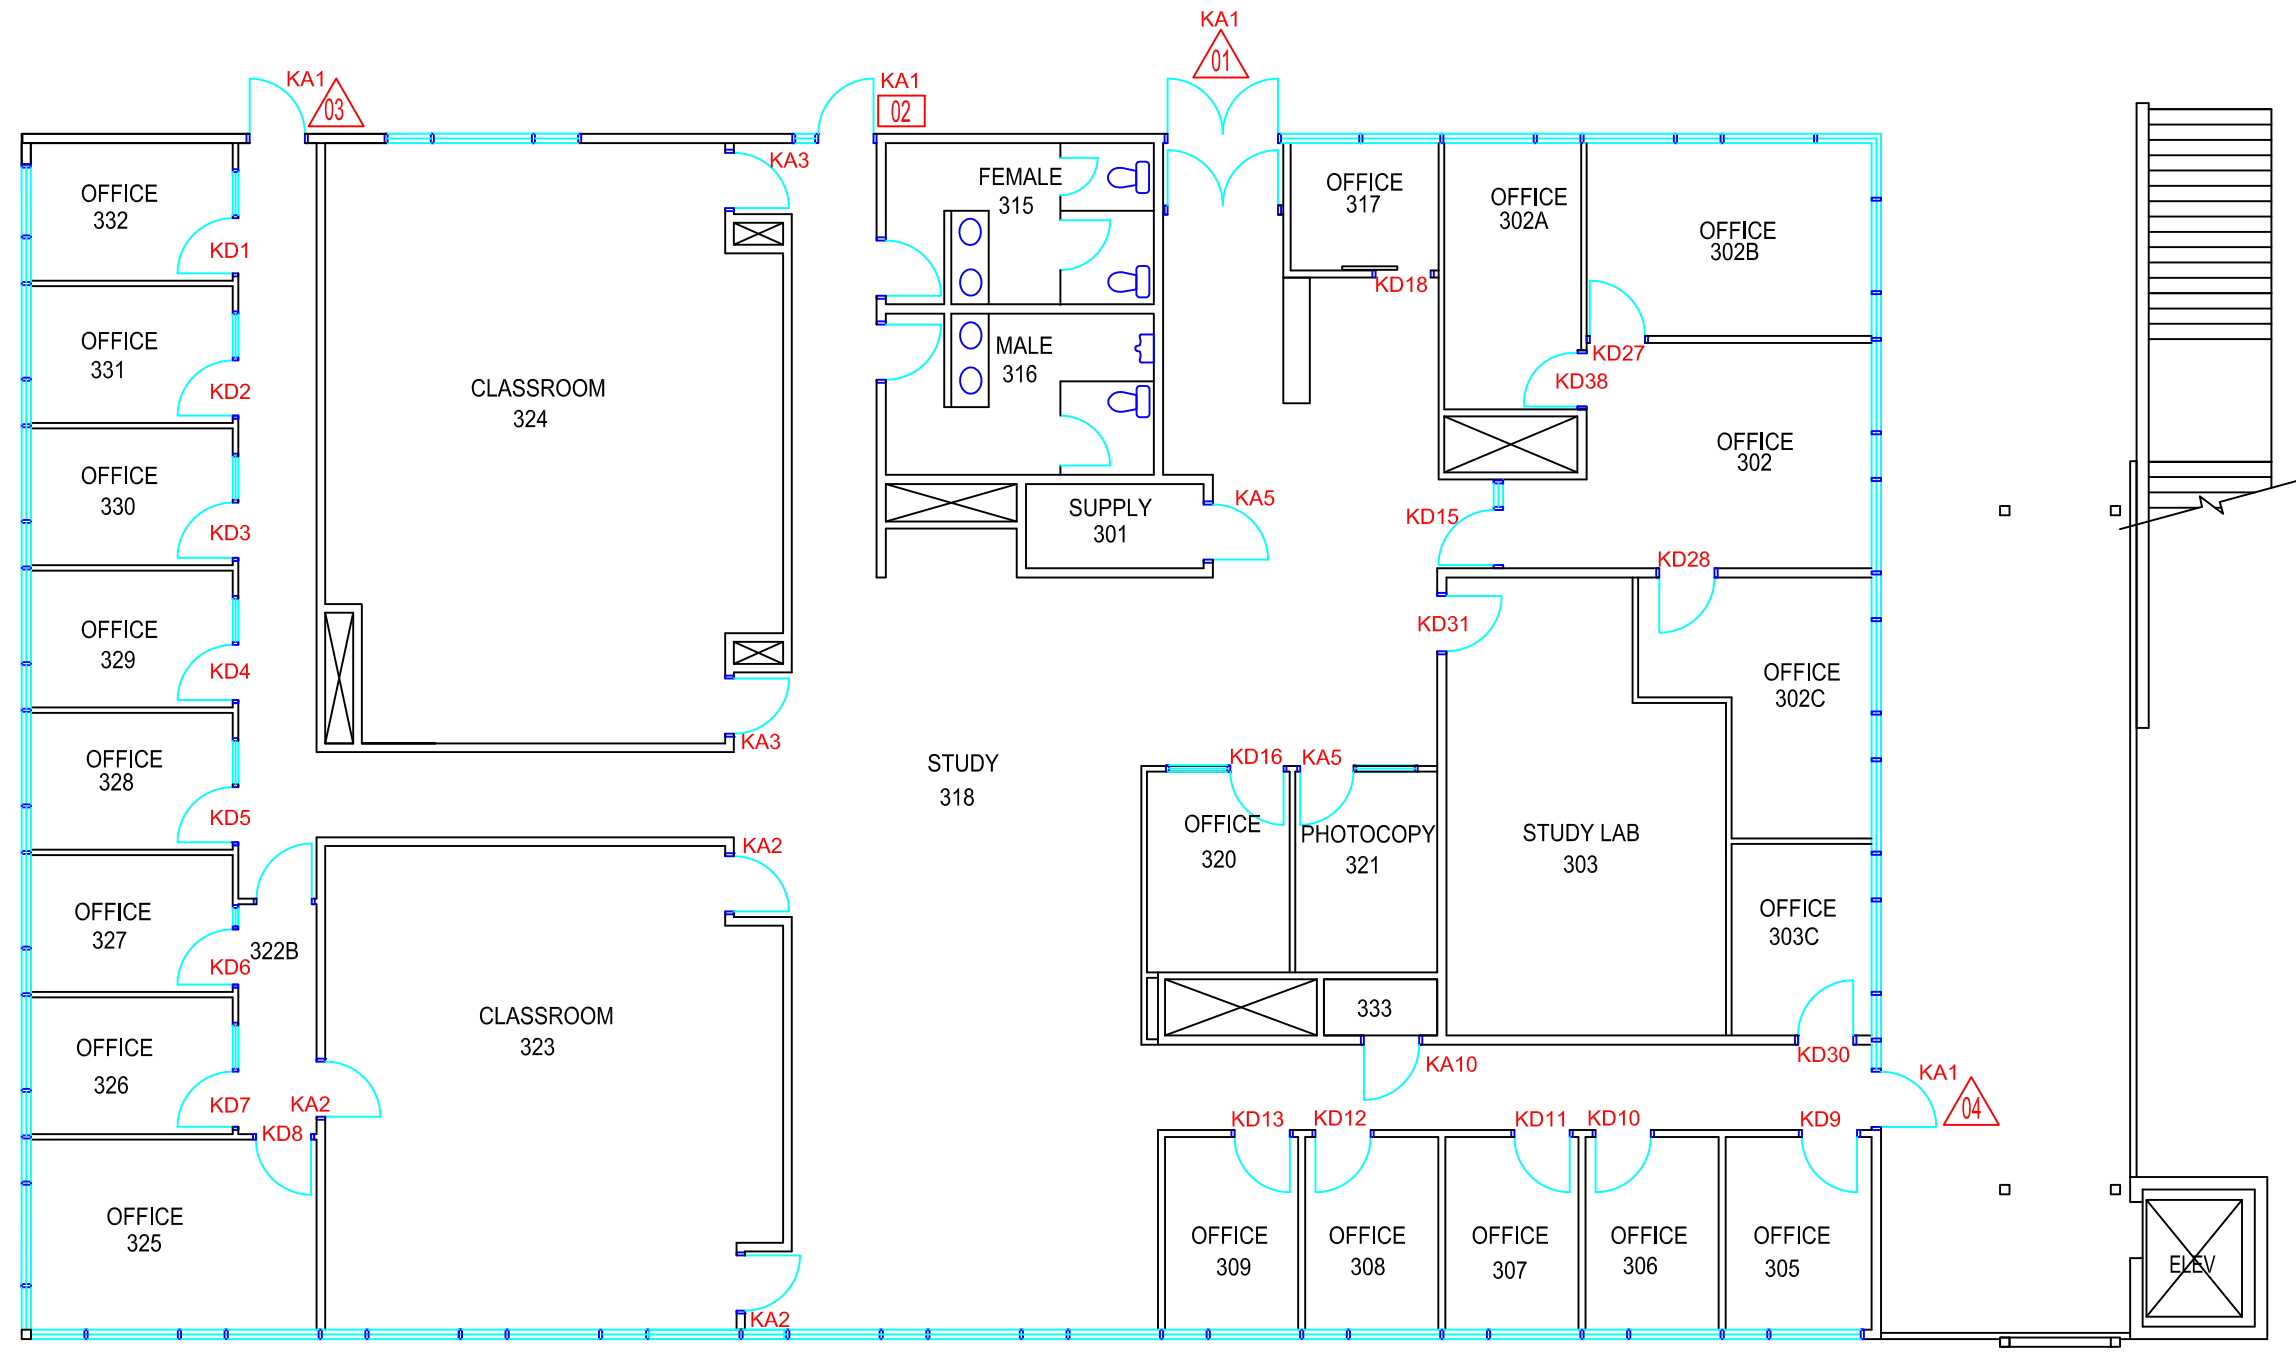

KEYING  
 KA-KEYED ALIKE  
 KD-KEYED DIFFERENT  
 △-STRIKE ONLY  
 □-READER ONLY

BUILDING NAME AND NUMBER  
**MATH & CHEMISTRY  
 BLDG 360**

FLOOR  
**THIRD FLOOR**

DRAWING NAME  
**ARCHITECTURAL**

REVISION DATE  
**AUG 2013**

SCALE 1:125	PAGE NUMBER 360.3
----------------	----------------------