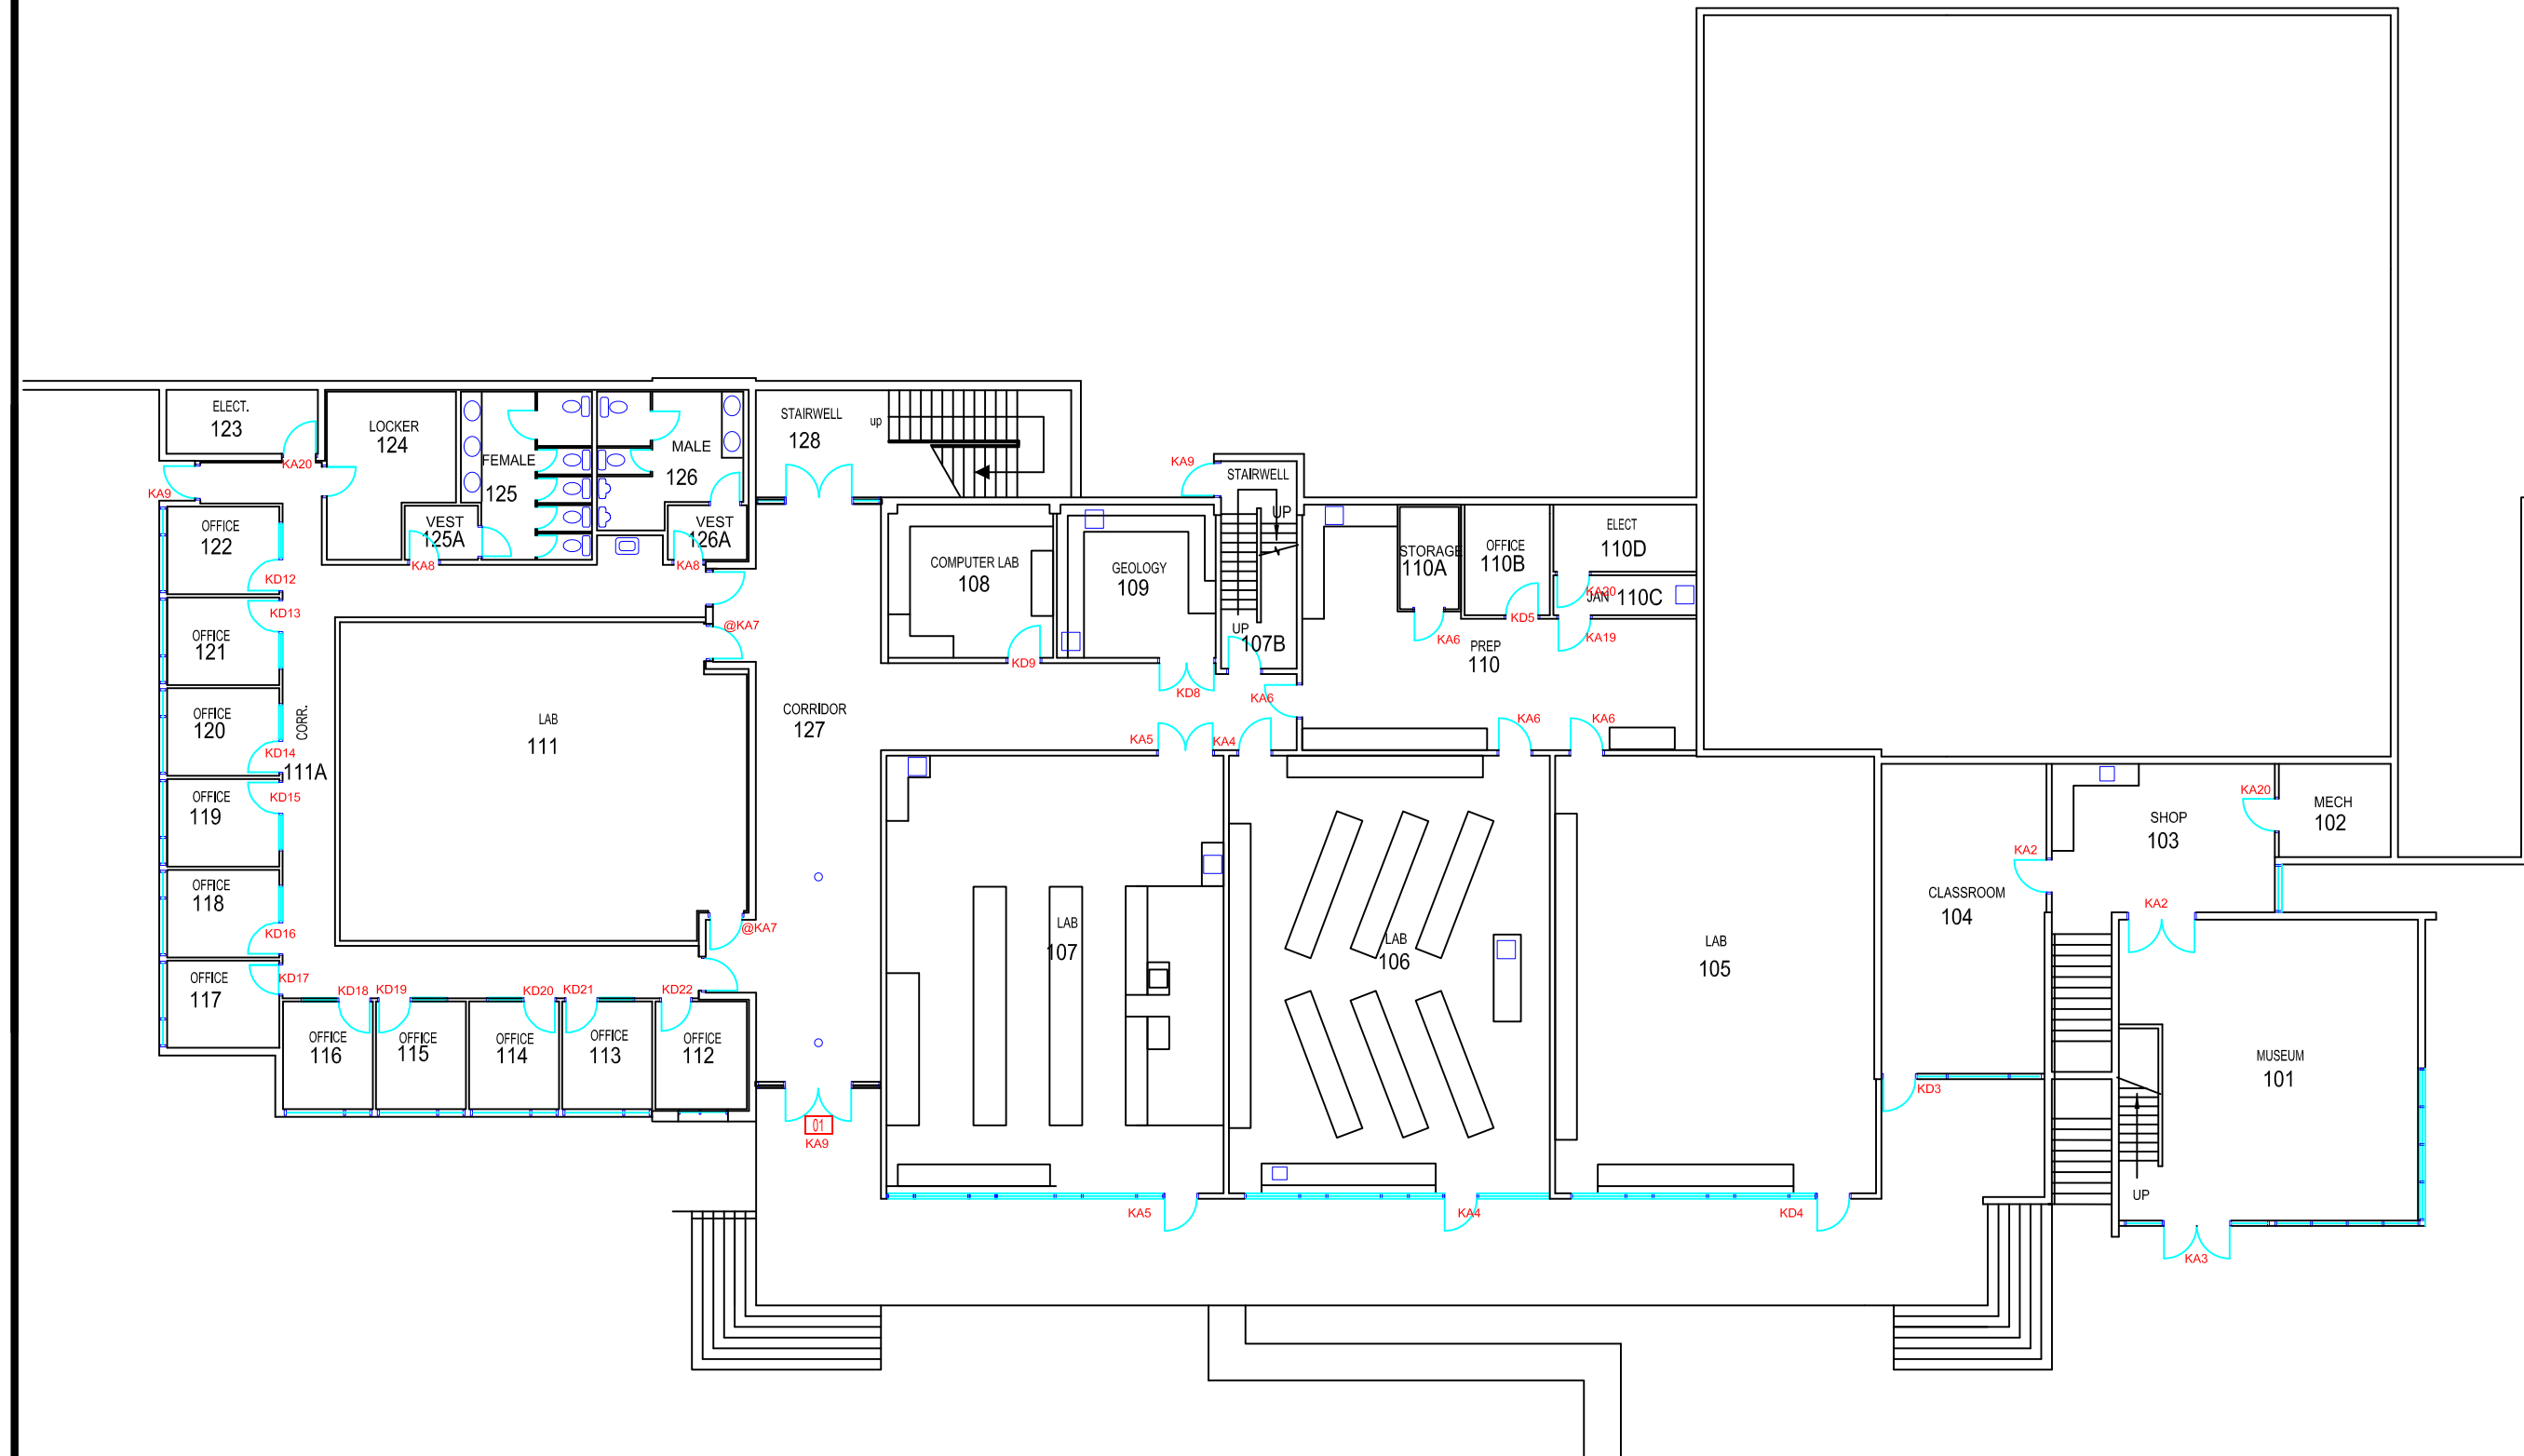

KEYING
 KA-KEYED ALIKE
 KD-KEYED DIFFERENT
 △-STRIKE ONLY
 □-READER ONLY

BUILDING NAME AND NUMBER
ENVIRONMENTAL SCIENCES BLDG 370

FLOOR
FIRST FLOOR

DRAWING NAME
ARCHITECTURAL

REVISION DATE
JUNE 2016

SCALE 1:200	PAGE NUMBER 370.1
----------------	----------------------