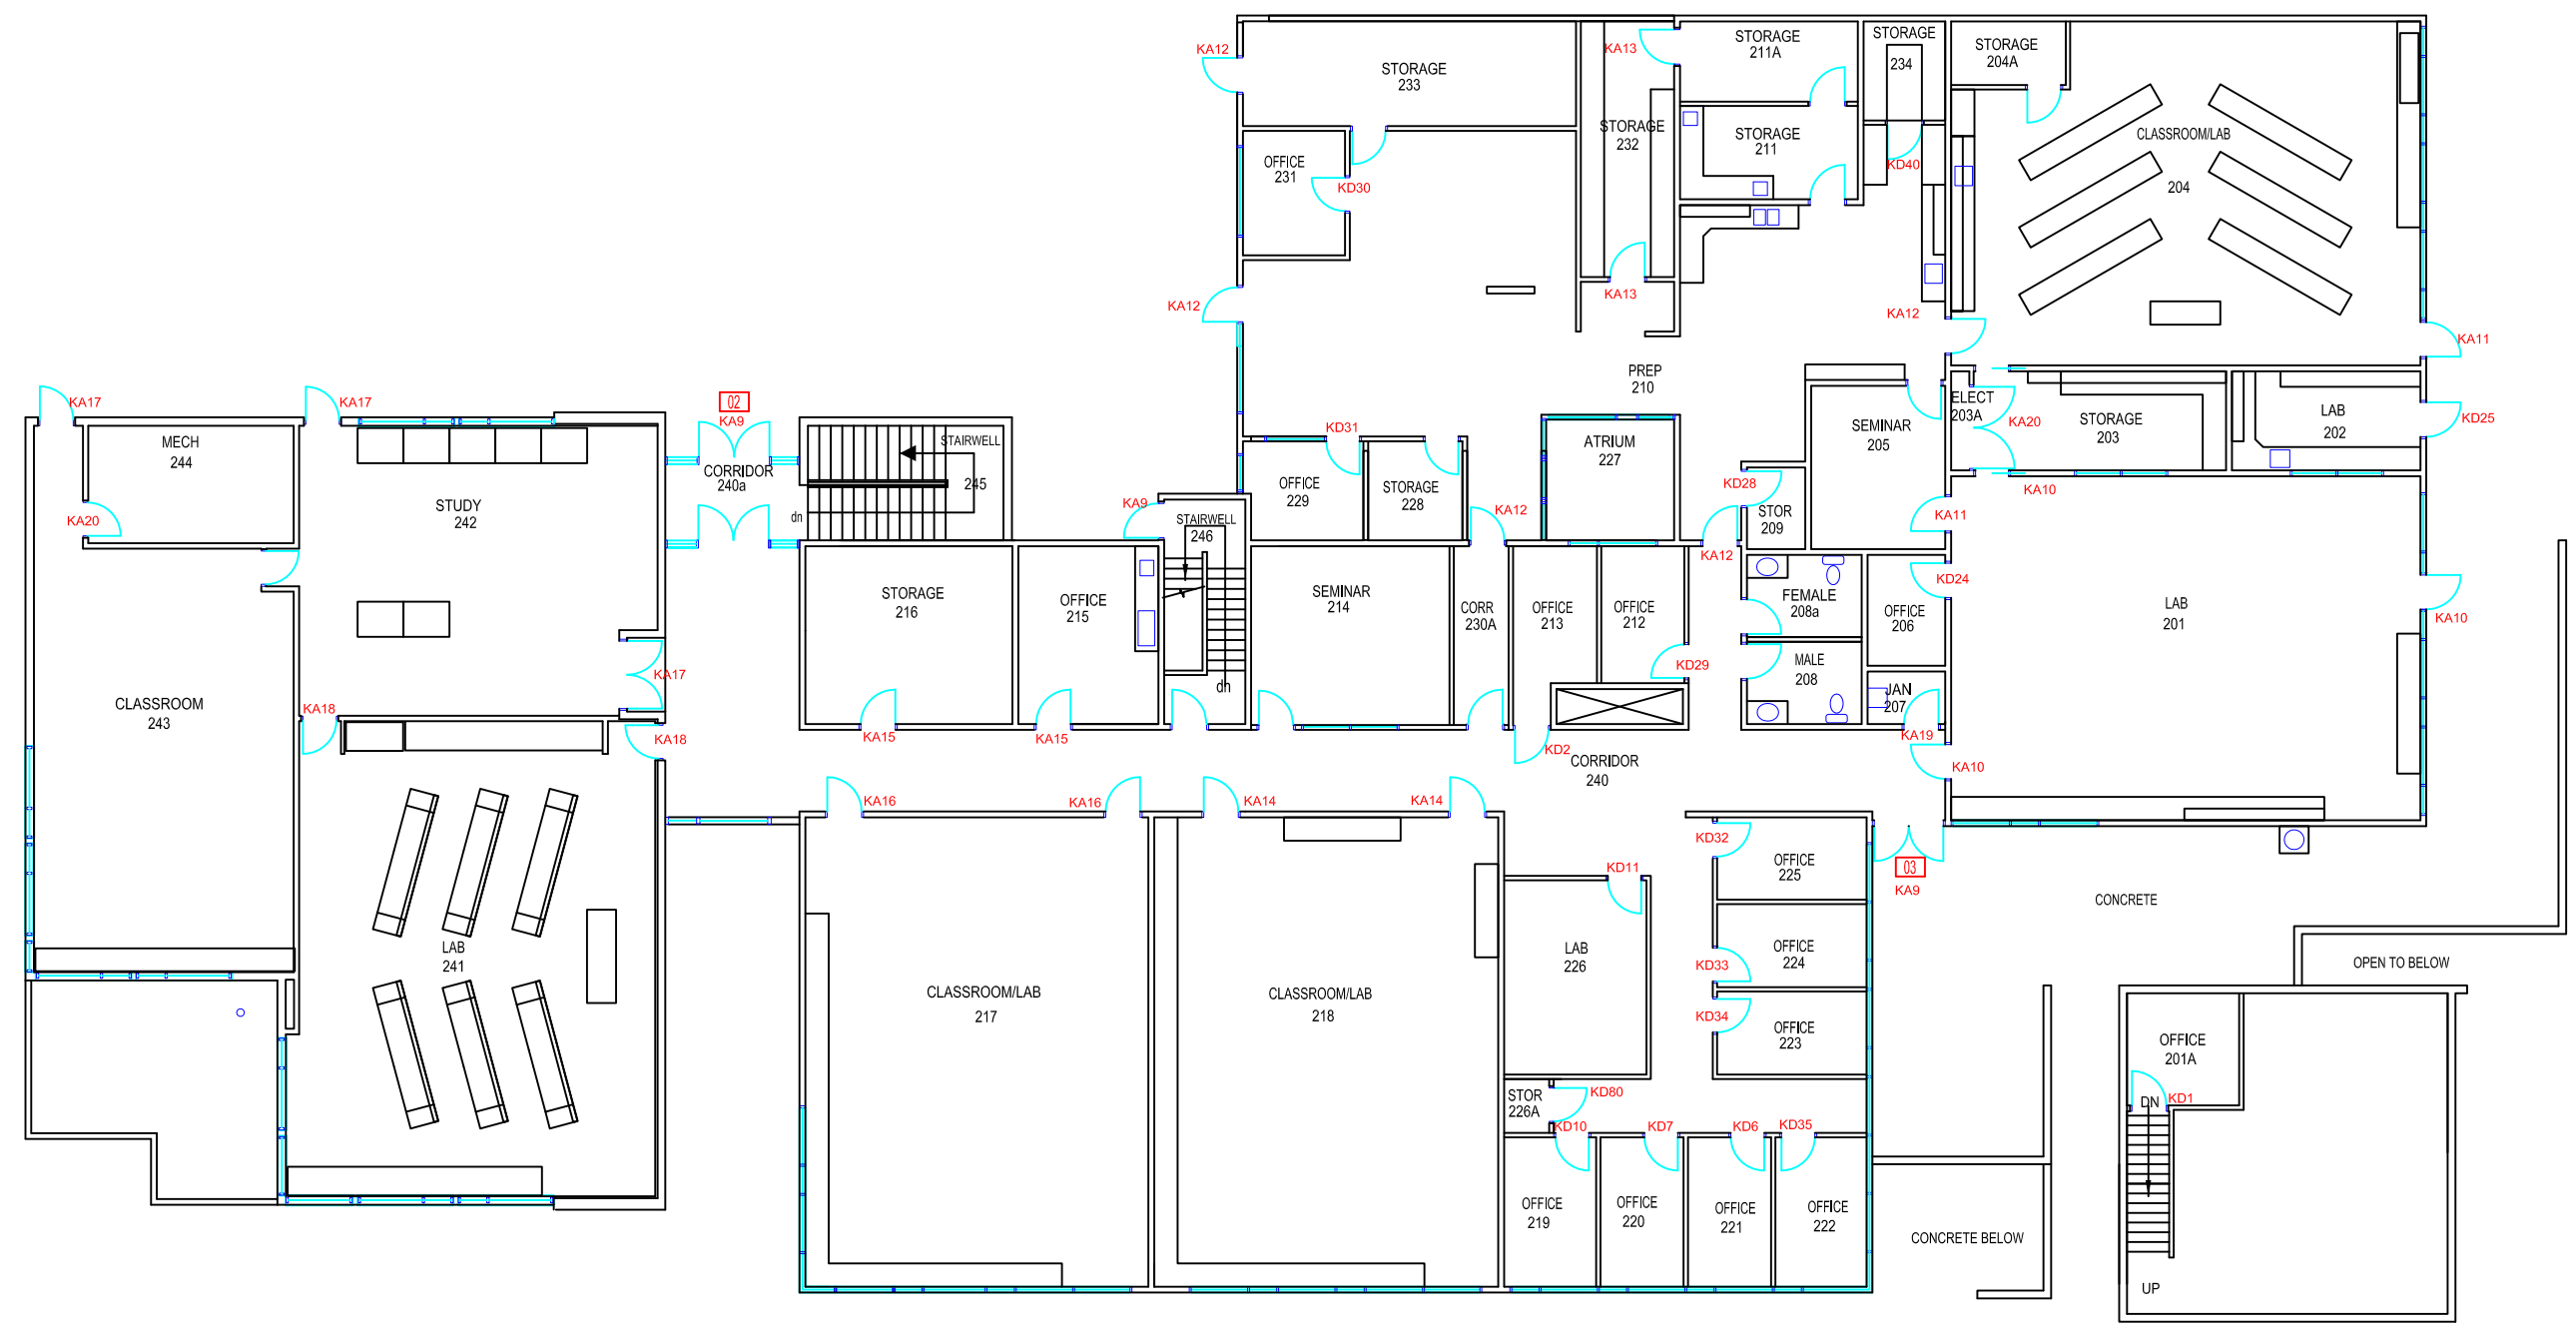

- KEYING
- KA-KEYED ALIKE
- KD-KEYED DIFFERENT
- △-STRIKE ONLY
- READER ONLY

BUILDING NAME AND NUMBER  
**ENVIRONMENTAL SCIENCES BLDG 370**

FLOOR  
**SECOND FLOOR**

DRAWING NAME  
**ARCHITECTURAL**

REVISION DATE  
**JAN 2006**

SCALE 1:200	PAGE NUMBER 370.2
----------------	----------------------