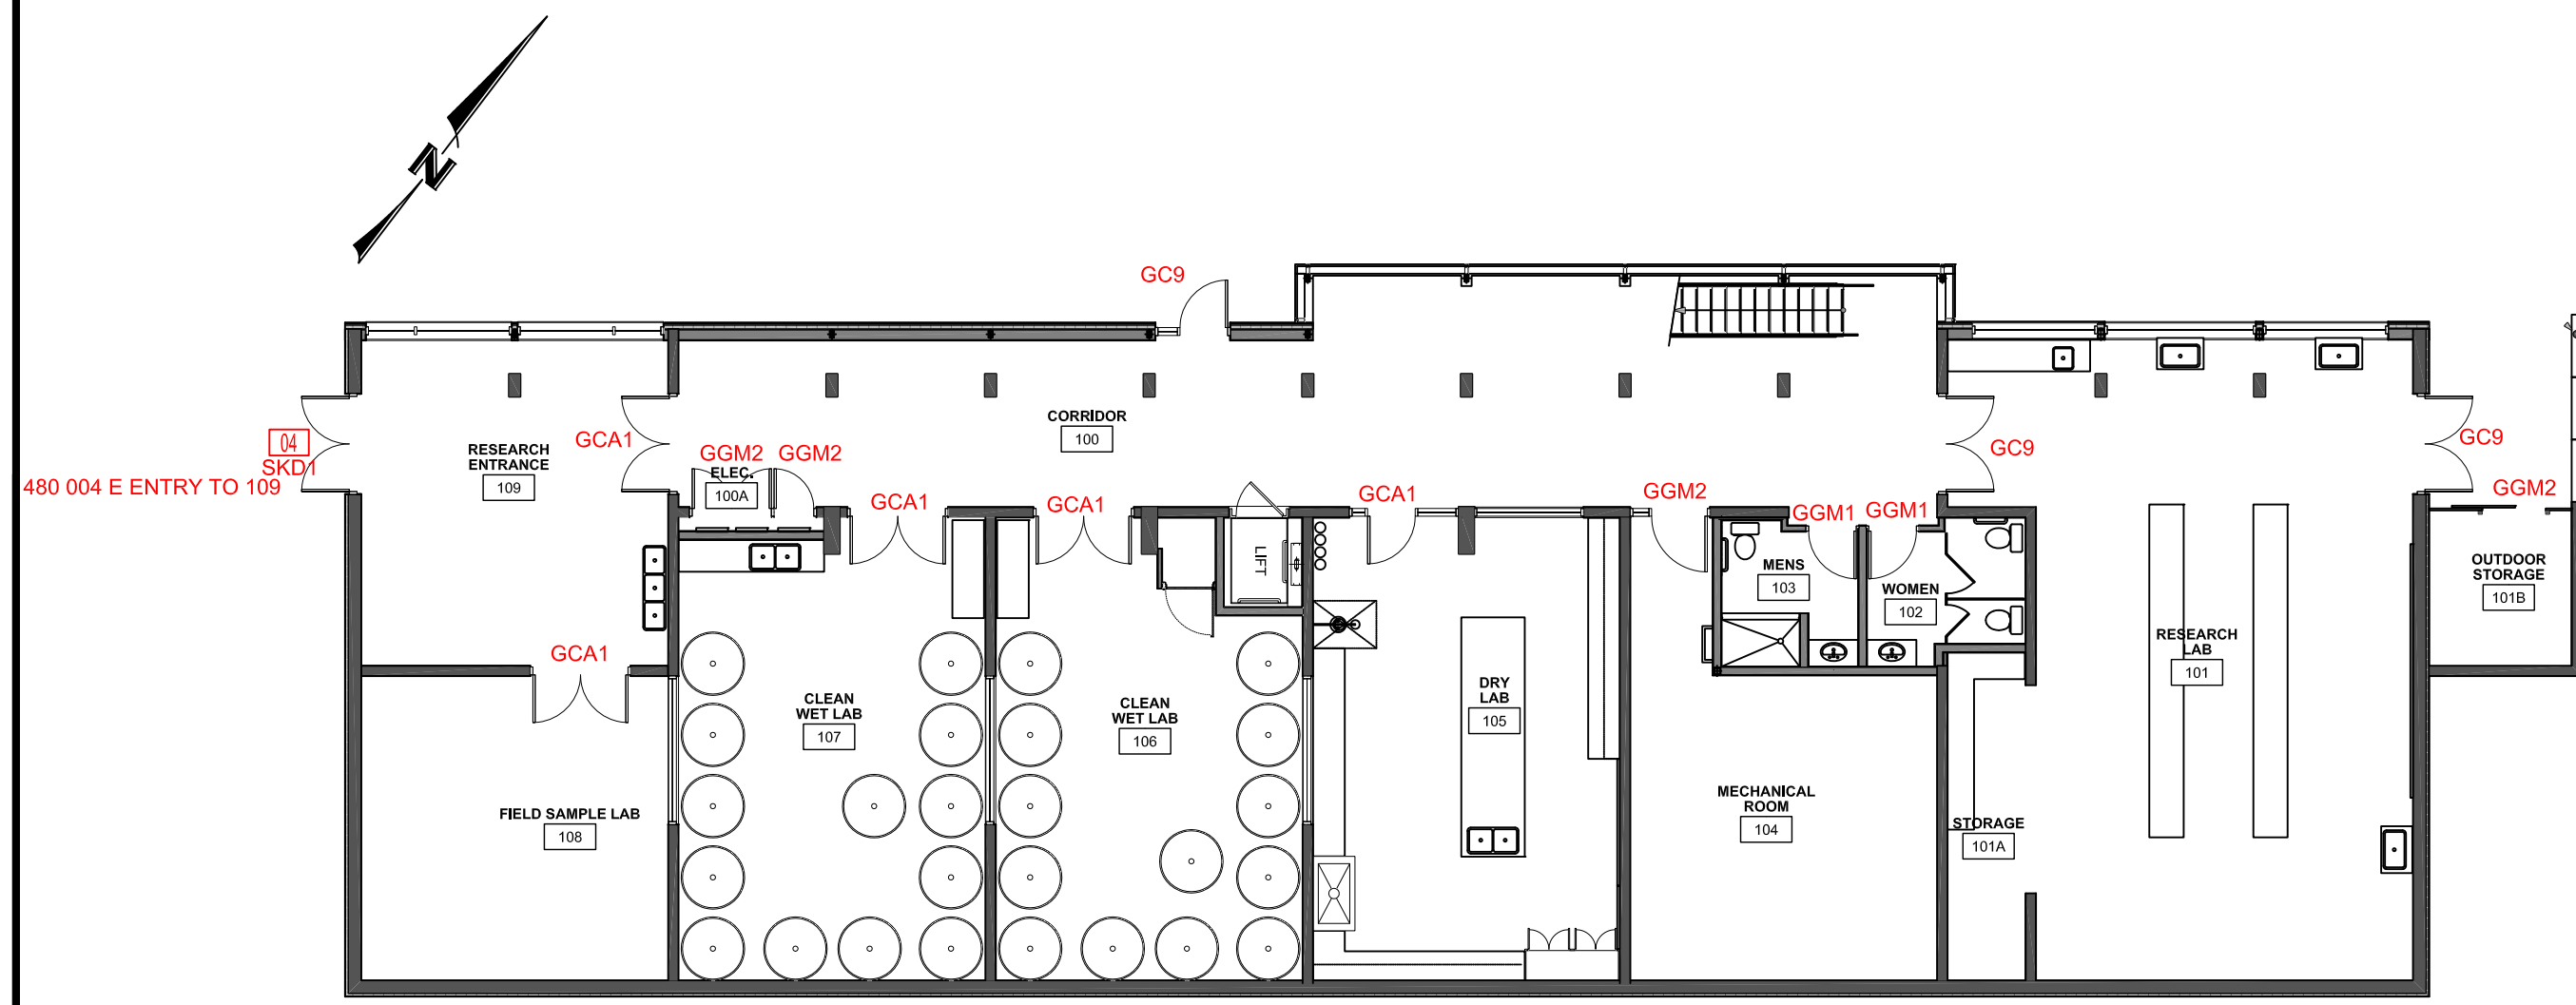

NOTES

KEYING

- △-STRIKE ONLY
- READER ONLY

BUILDING NAME AND NUMBER
**DEEP BAY MARINE FIELD STATION
 BLDG 480**

FLOOR
FIRST FLOOR

DRAWING NAME
ARCHITECTURAL

REVISION DATE
DEC 2010

SCALE NTS	PAGE NUMBER 480.1
--------------	----------------------