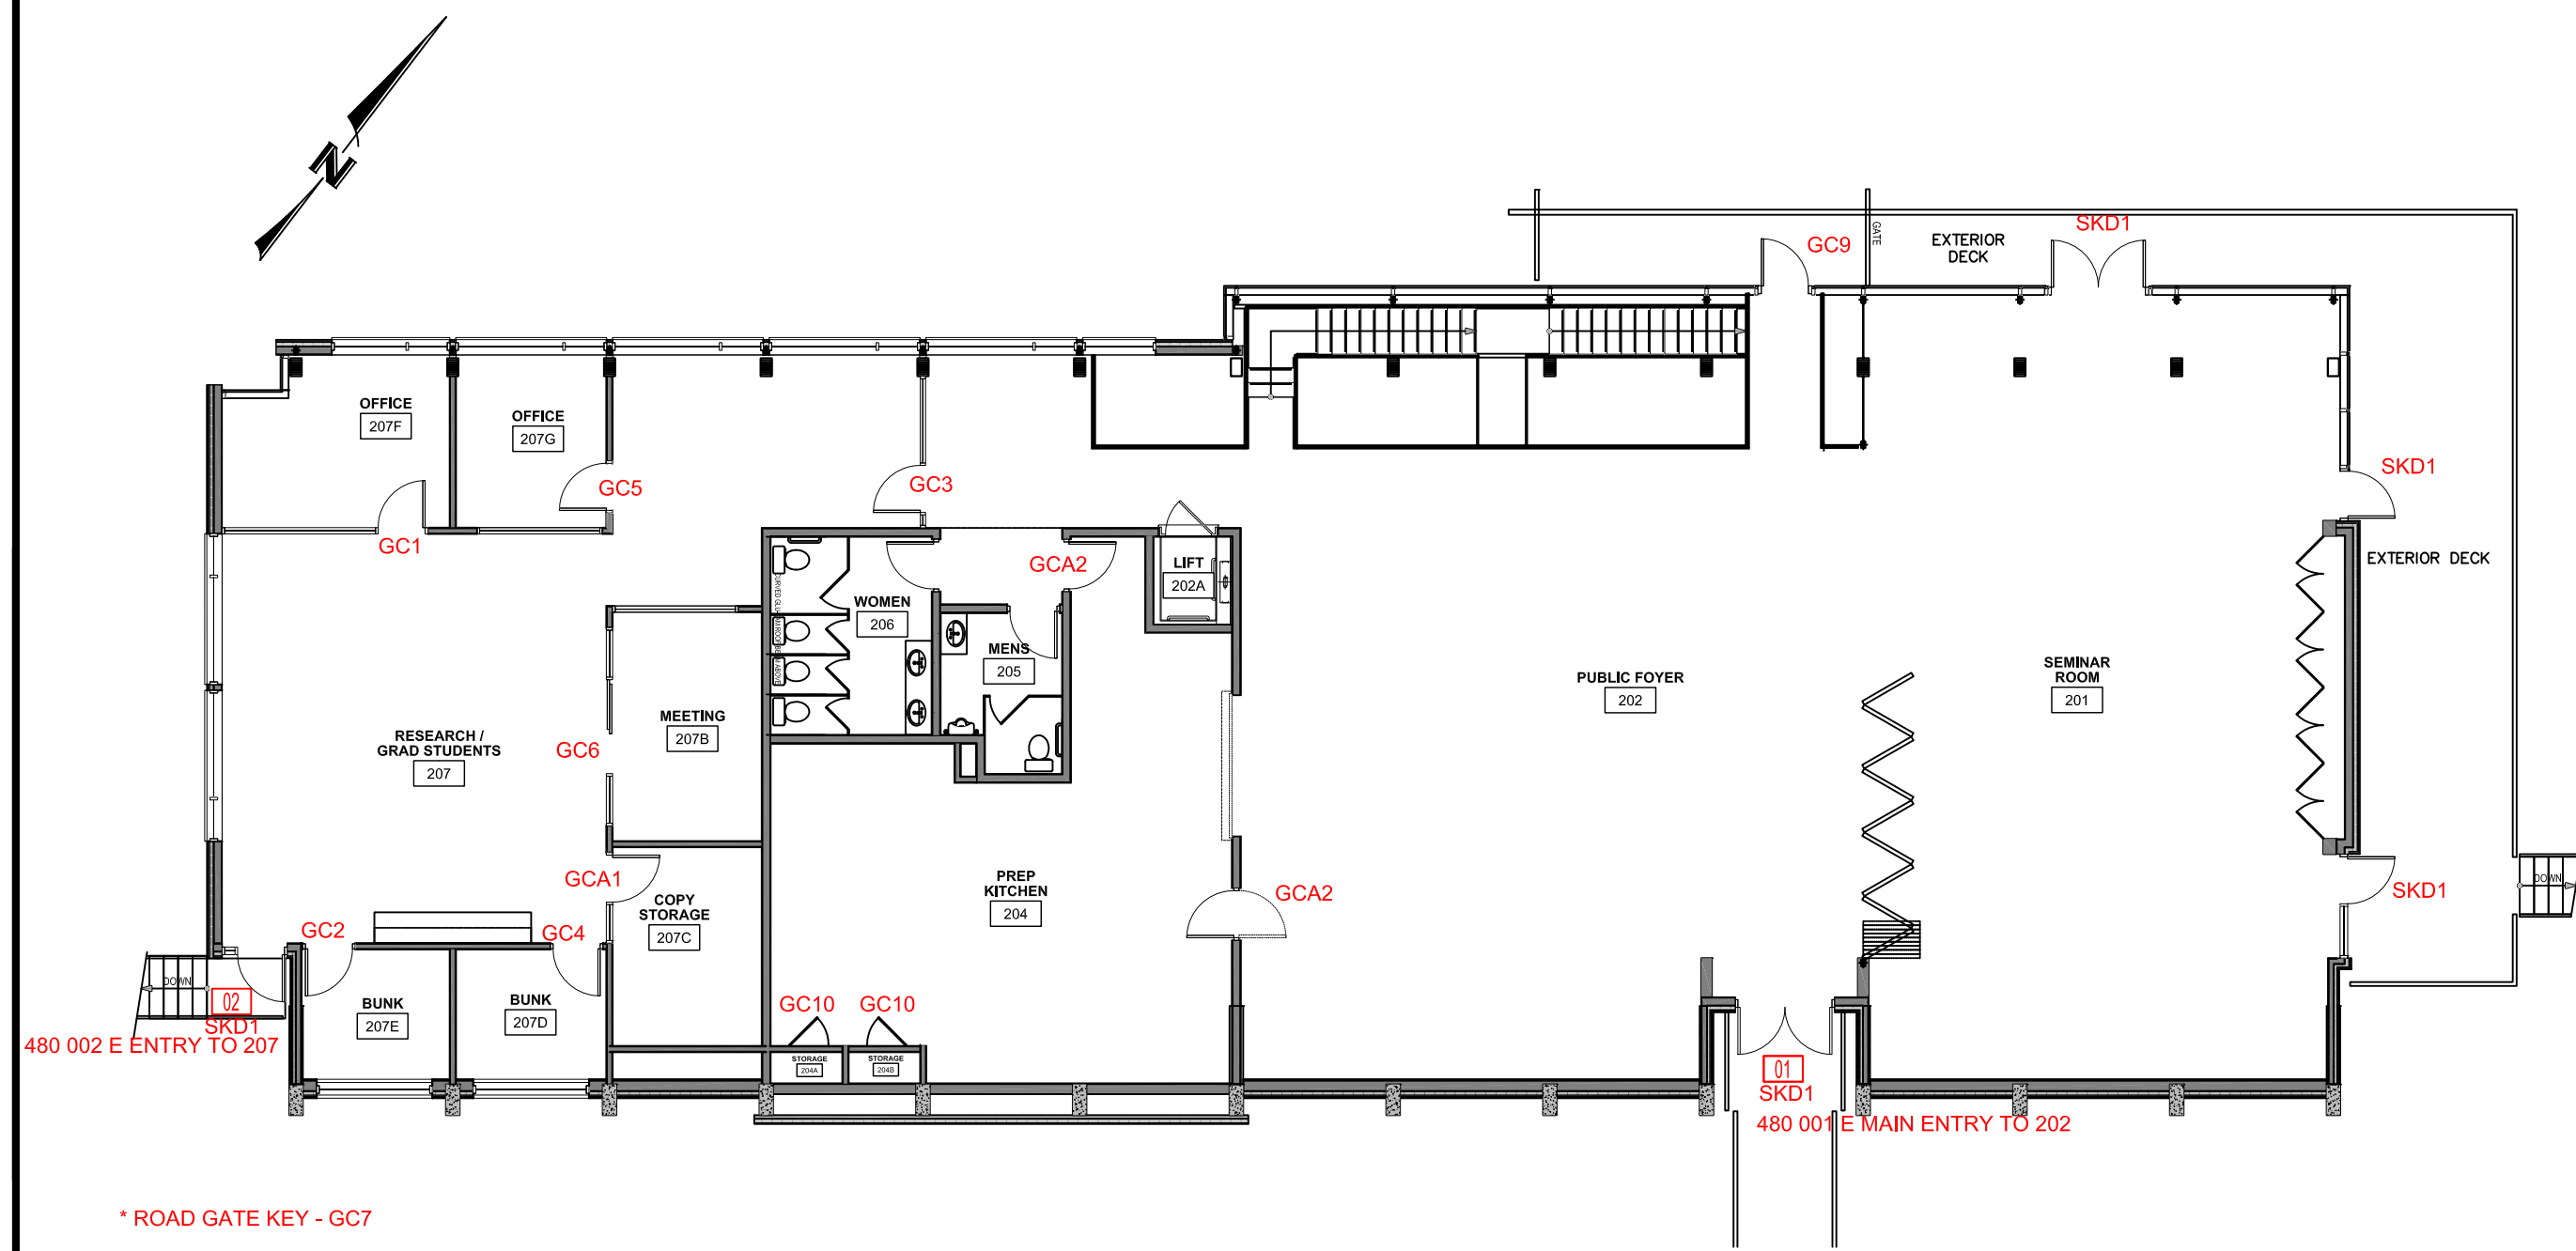

NOTES

KEYING

- △ - STRIKE ONLY
- - READER ONLY

* ROAD GATE KEY - GC7

VANCOUVER ISLAND UNIVERSITY

<small>BUILDING NAME AND NUMBER</small>	
DEEP BAY MARINE FIELD STATION BLDG 480	
<small>FLOOR</small>	
SECOND FLOOR	
<small>DRAWING NAME</small>	
ARCHITECTURAL	
<small>REVISION DATE</small>	
DEC 2010	
<small>SCALE</small>	<small>PAGE NUMBER</small>
NTS	480.3