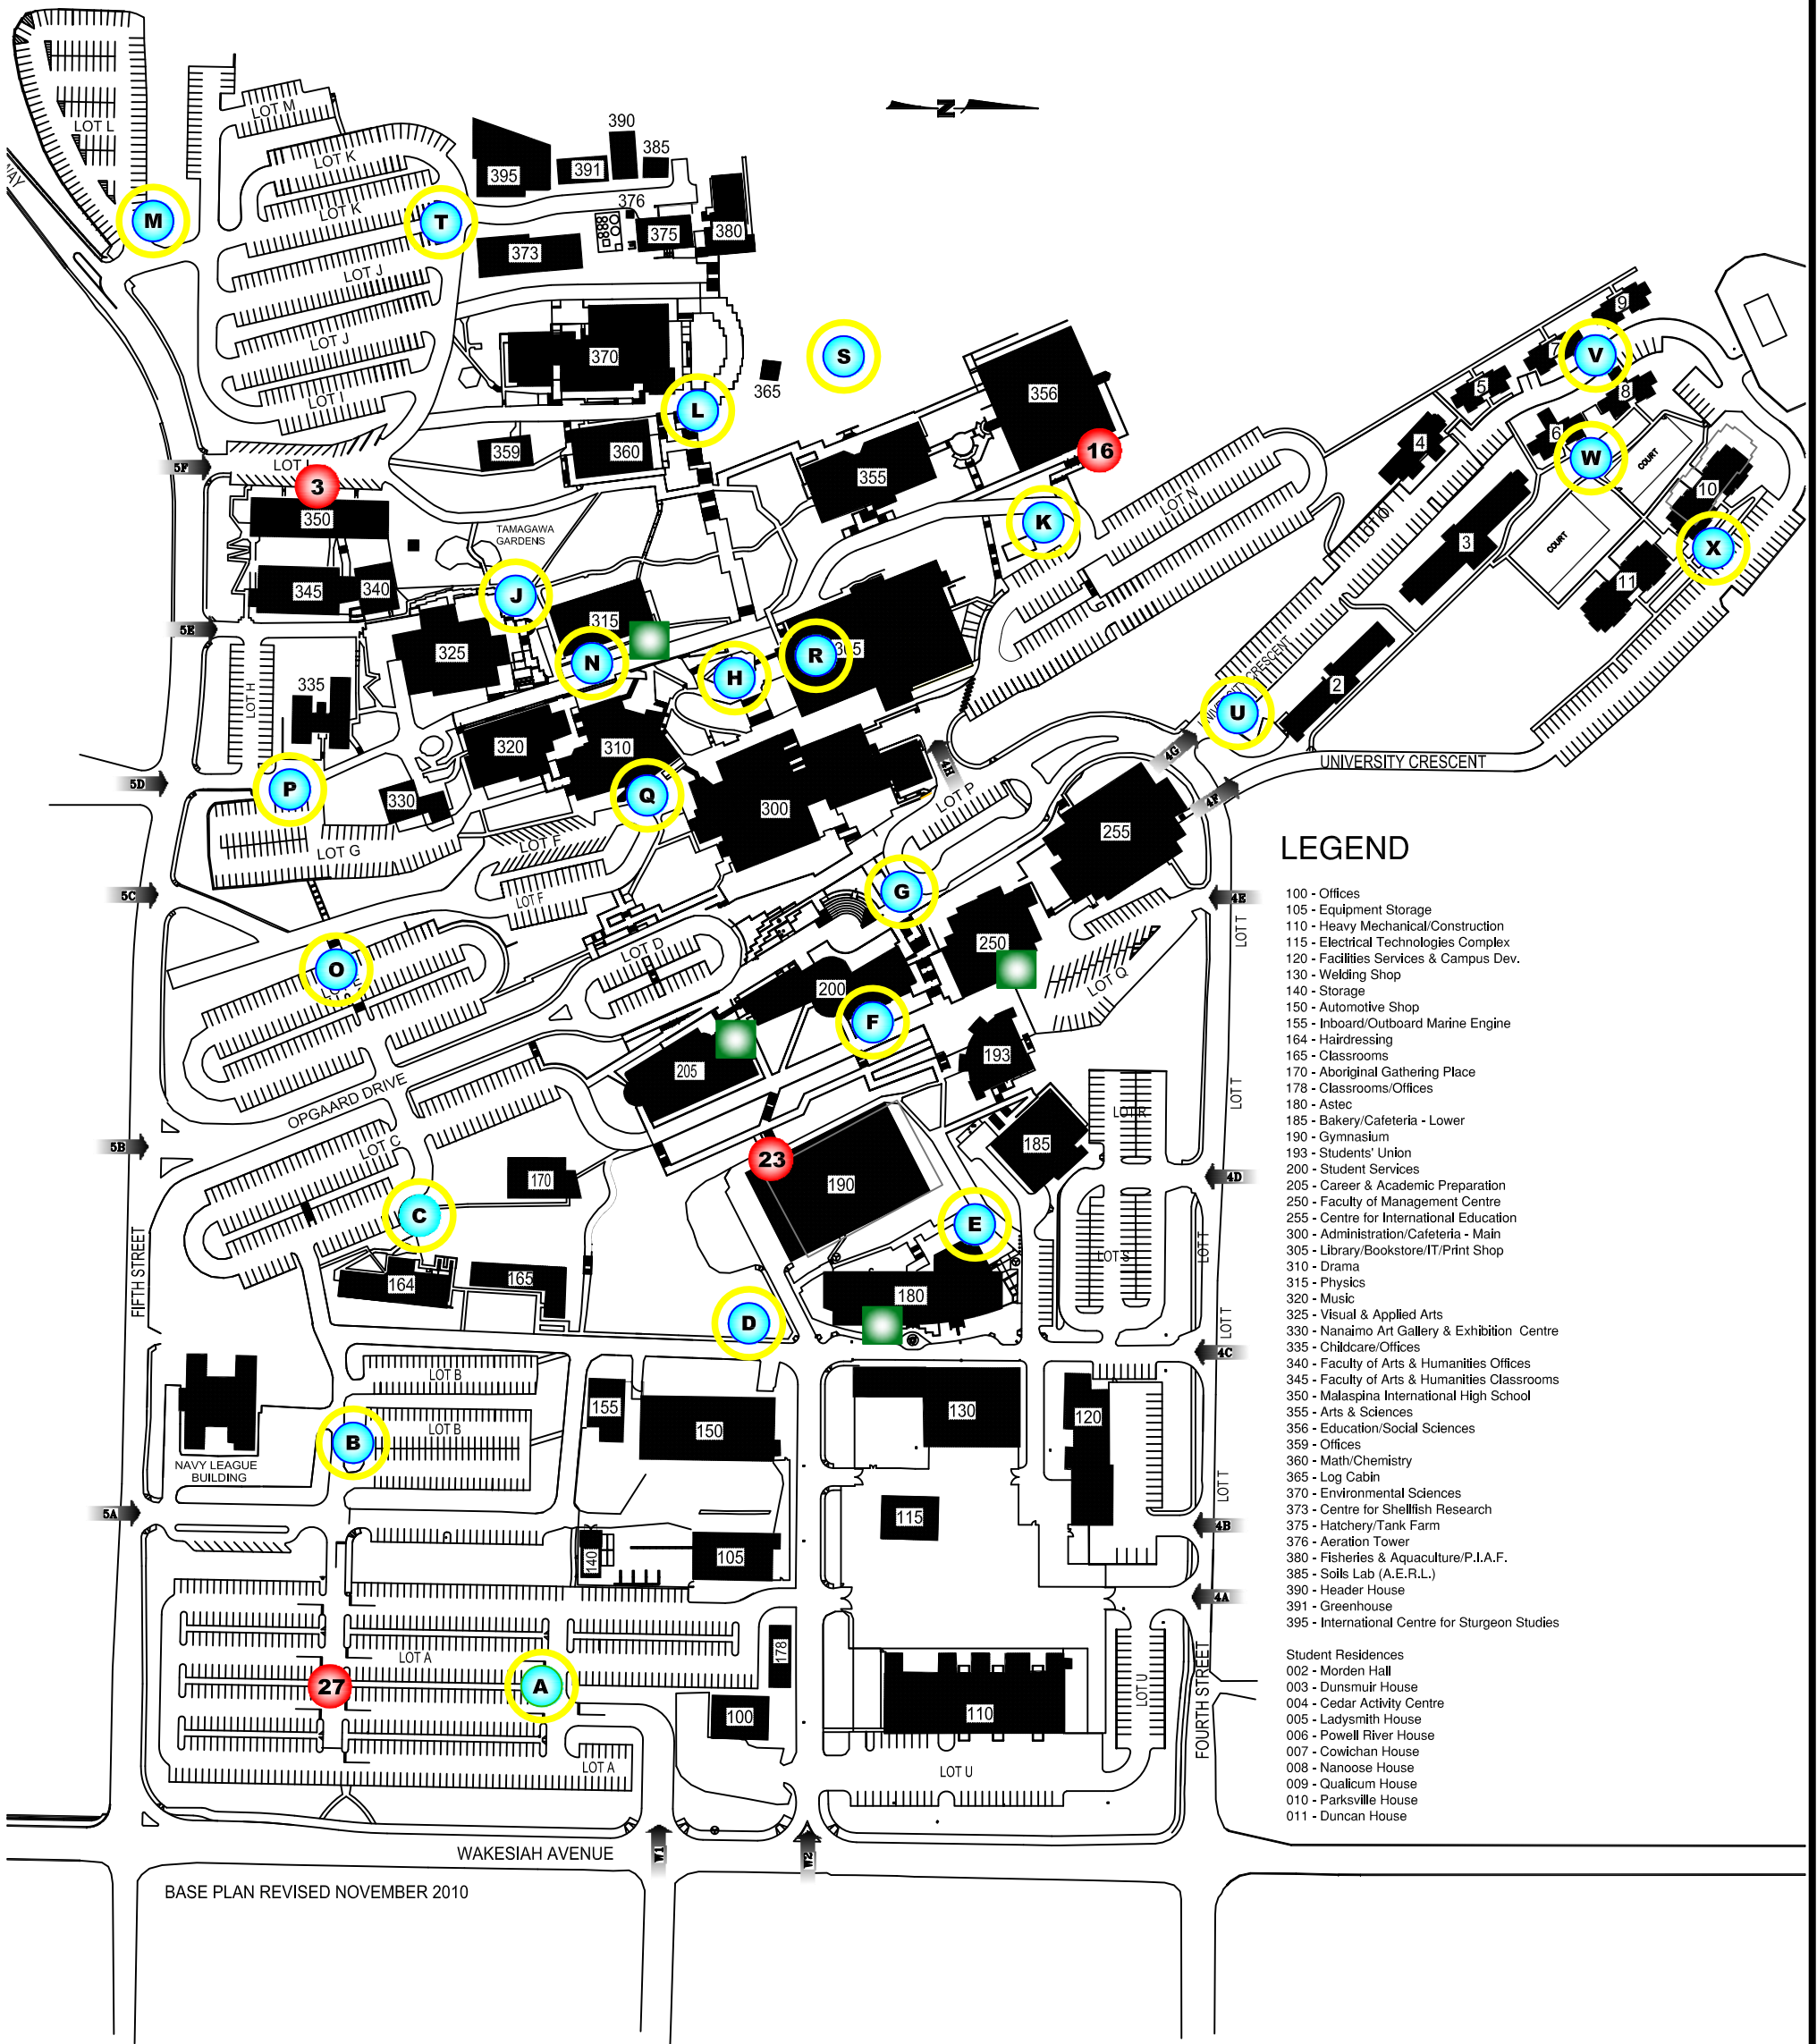

**LEGEND:**

-  **NEW - VIU ASSISTANCE PHONES (23 UNITS)**
-  **OLD-STYLE YELLOW CALL BOXES (4 UNITS)**
-  **PAY PHONE with EMERGENCY CALL BUTTON**

**LEGEND**

- 100 - Offices
  - 105 - Equipment Storage
  - 110 - Heavy Mechanical/Construction
  - 115 - Electrical Technologies Complex
  - 120 - Facilities Services & Campus Dev.
  - 130 - Welding Shop
  - 140 - Storage
  - 150 - Automotive Shop
  - 155 - Inboard/Outboard Marine Engine
  - 164 - Hairdressing
  - 165 - Classrooms
  - 170 - Aboriginal Gathering Place
  - 178 - Classrooms/Offices
  - 180 - Astec
  - 185 - Bakery/Cafeteria - Lower
  - 190 - Gymnasium
  - 193 - Students' Union
  - 200 - Student Services
  - 205 - Career & Academic Preparation
  - 250 - Faculty of Management Centre
  - 255 - Centre for International Education
  - 300 - Administration/Cafeteria - Main
  - 305 - Library/Bookstore/IT/Print Shop
  - 310 - Drama
  - 315 - Physics
  - 320 - Music
  - 325 - Visual & Applied Arts
  - 330 - Nanaimo Art Gallery & Exhibition Centre
  - 335 - Childcare/Offices
  - 340 - Faculty of Arts & Humanities Offices
  - 345 - Faculty of Arts & Humanities Classrooms
  - 350 - Malaspina International High School
  - 355 - Arts & Sciences
  - 356 - Education/Social Sciences
  - 359 - Offices
  - 360 - Math/Chemistry
  - 365 - Log Cabin
  - 370 - Environmental Sciences
  - 373 - Centre for Shellfish Research
  - 375 - Hatchery/Tank Farm
  - 376 - Aeration Tower
  - 380 - Fisheries & Aquaculture/P.I.A.F.
  - 385 - Soils Lab (A.E.R.L.)
  - 390 - Header House
  - 391 - Greenhouse
  - 395 - International Centre for Sturgeon Studies
- 
- Student Residences
  - 002 - Morden Hall
  - 003 - Dunsmuir House
  - 004 - Cedar Activity Centre
  - 005 - Ladysmith House
  - 006 - Powell River House
  - 007 - Cowichan House
  - 008 - Nanoose House
  - 009 - Qualicum House
  - 010 - Parksville House
  - 011 - Duncan House

SCALE  
N/A

PAGE NUMBER  
1 of 1